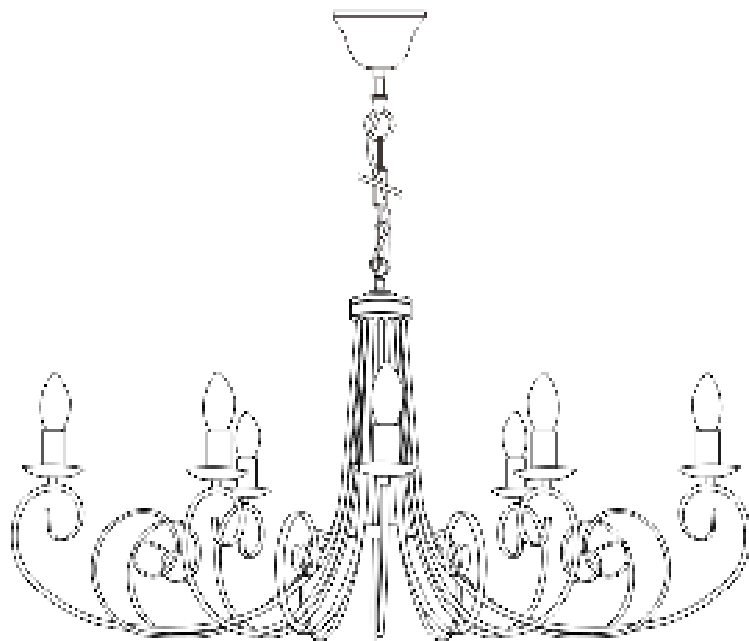

# INSTRUCTION MANUAL

Esposito HL 8 Rusty Colored  
90906

100cm

ø 65cm