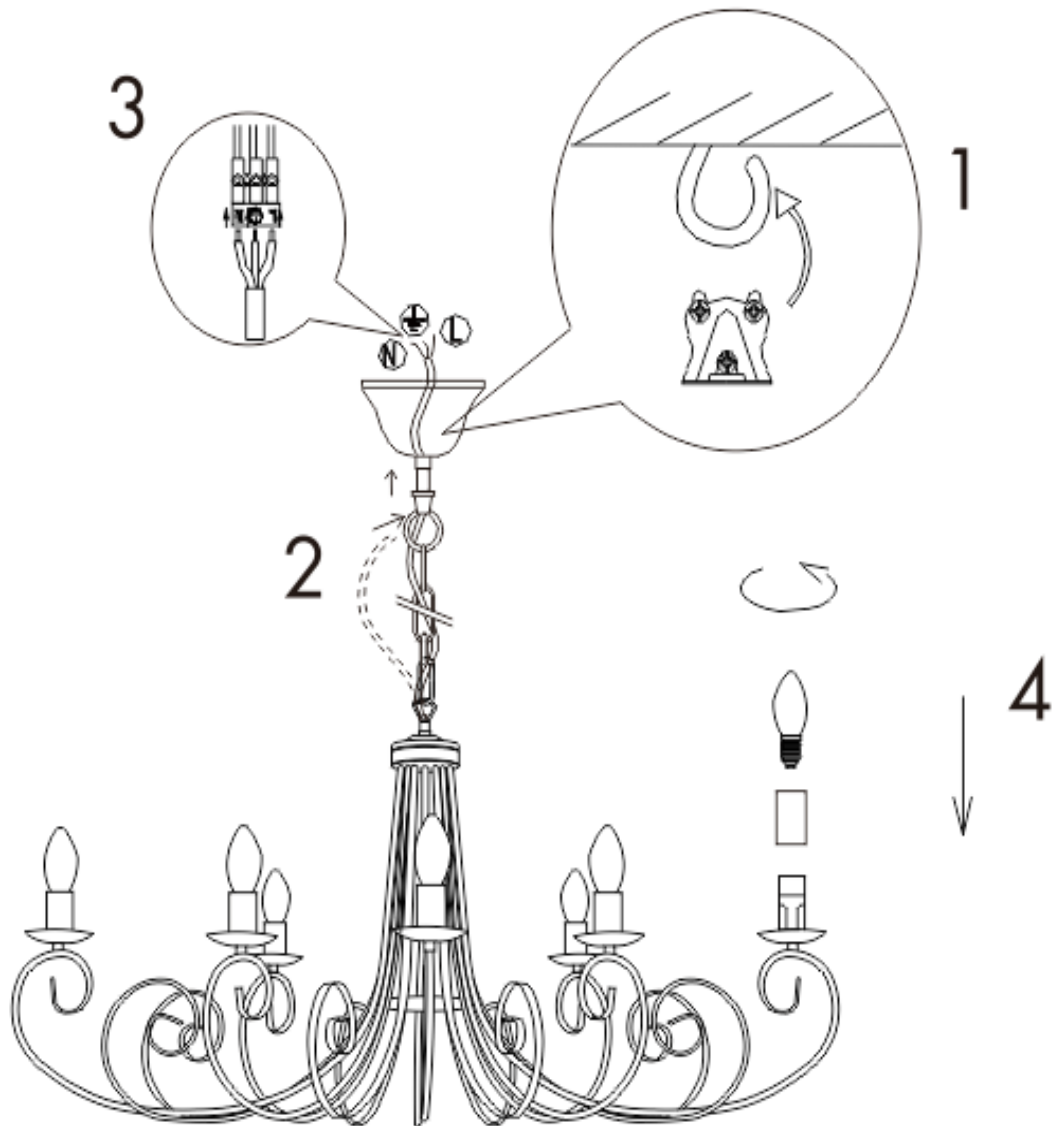

# INSTRUCTION MANUAL

Esposito HL 8 Rusty Colored  
90906

100cm

ø 65cm