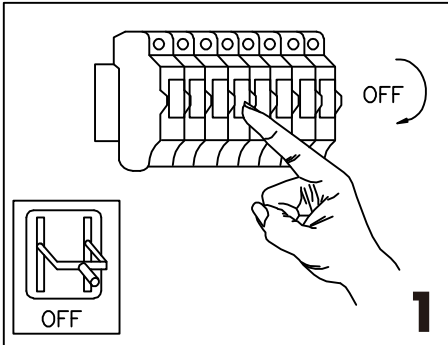

INSTRUCTION MANUAL

Stacca WL

Overall sizes:

The LED lamps cannot be changed in the luminaire.

100	LM
1	W
2700	K
>70	CRI
30000	H