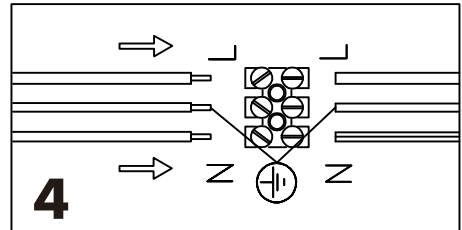

INSTRUCTION MANUAL

Stacca WL

Overall sizes:

The LED lamps cannot be changed in the luminaire.

100	LM
1	W
2700	K
>70	CRI
30000	H