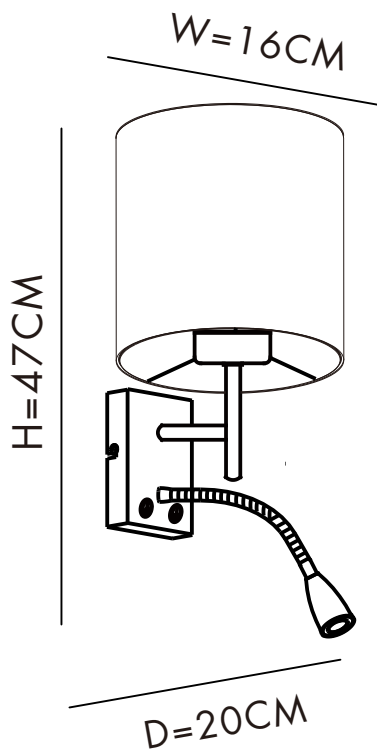

INSTRUCTION MANUAL

Stacca WL

Overall sizes:

The LED lamps cannot be changed in the luminaire.

100	LM
1	W
2700	K
>70	CRI
30000	H