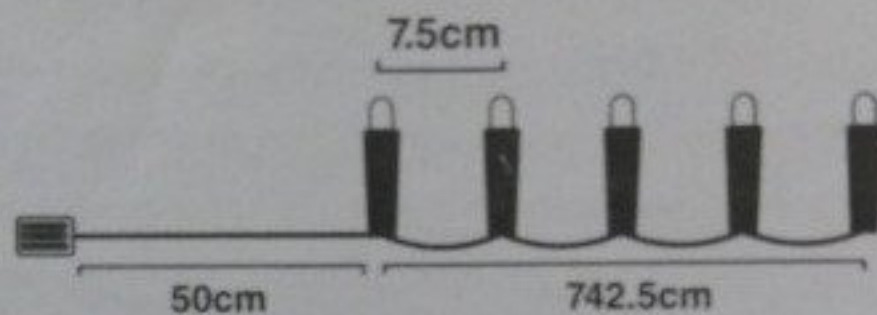

LED IŞIKLANDIRMA · LED LYSER · LED-BELYSNING
LED BELYSNING · LED VILÁGÍTÁS · LED-VALAISTUS
ΦΩΤΑΚΙΑ LED · LED SPULDZES · LED LEMPUTÉS
LED LUČI · LED-VALGUSTUS · LED OSVJETLJENJE
СВІТЛОДІОДНЕ ОСВІТЛЕННЯ · SET DE ILUMINAT LED
LED СВЕТЕЩА ГИРЛЯНДА · LED OSVETLENIE