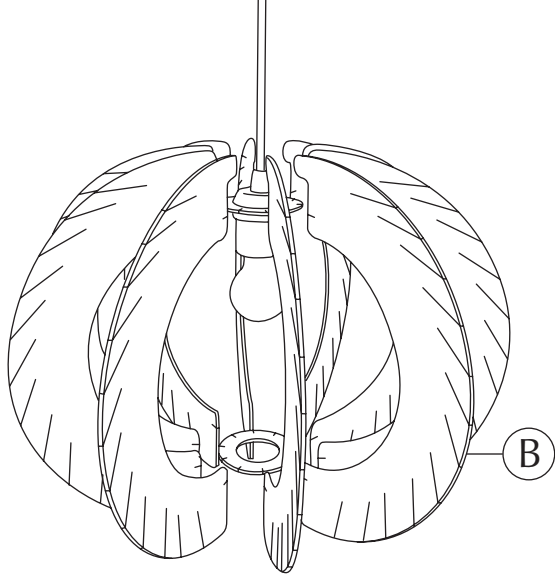

SILVIA

lampshade | user guide

◇◇
UMAGE

ASSEMBLY GUIDE

Ⓒ x 50 pcs. + extra

Ⓑ x 10 pcs.

Ⓐ x 2 pcs.

Ⓓ x 10 pcs. + extra

Find assembly videos by using the QR code or by going online at our website
umage.com/instructions

E27/E26

MAX 15W LED BULB

FOLLOW US ON SOCIAL MEDIA

@umagedesign | #umagedesign | umage.com

UMAGE

220523