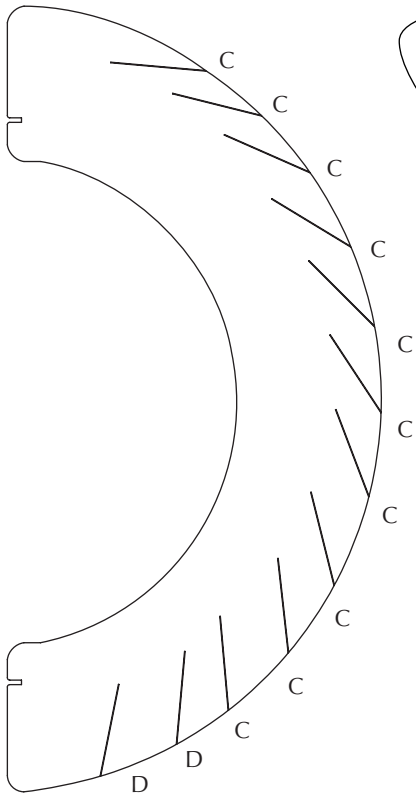

SILVIA

lampshade | user guide

◇◇
UMAGE

ASSEMBLY GUIDE

Ⓒ x 50 pcs. + extra

Ⓑ x 10 pcs.

Ⓐ x 2 pcs.

Ⓓ x 10 pcs. + extra

Find assembly videos by using the QR code or by going online at our website
umage.com/instructions

E27/E26

MAX 15W LED BULB

FOLLOW US ON SOCIAL MEDIA

@umagedesign | #umagedesign | umage.com

UMAGE

220523