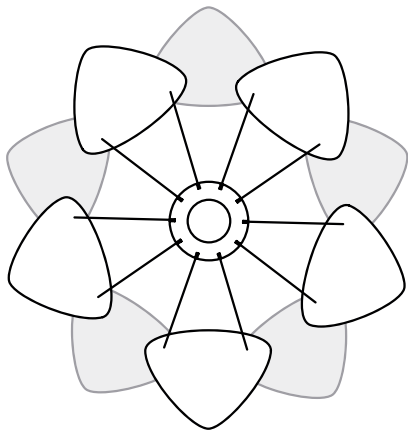

SILVIA

lampshade | user guide

◇◇
UMAGE

ASSEMBLY GUIDE

Ⓒ x 50 pcs. + extra

Ⓑ x 10 pcs.

Ⓐ x 2 pcs.

Ⓓ x 10 pcs. + extra

Find assembly videos by using the QR code or by going online at our website
umage.com/instructions

E27/E26

MAX 15W LED BULB

FOLLOW US ON SOCIAL MEDIA

@umagedesign | #umagedesign | umage.com

UMAGE

220523