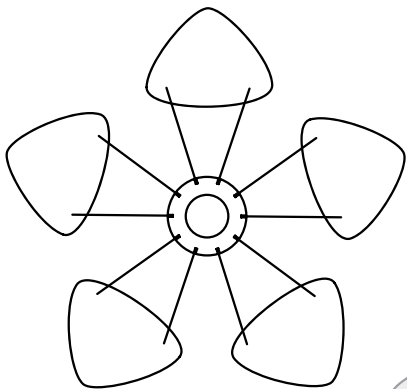

SILVIA

lampshade | user guide

◇◇
UMAGE

ASSEMBLY GUIDE

Ⓒ x 50 pcs. + extra

Ⓑ x 10 pcs.

Ⓐ x 2 pcs.

Ⓓ x 10 pcs. + extra

Find assembly videos by using the QR code or by going online at our website
umage.com/instructions

E27/E26

MAX 15W LED BULB

FOLLOW US ON SOCIAL MEDIA

@umagedesign | #umagedesign | umage.com

UMAGE

220523