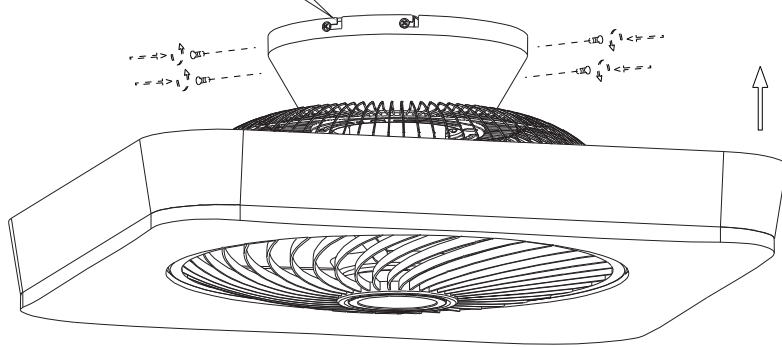

INSTRUCTION MANUAL

unchangeable LED
Max.40W
3000-6500k
RA>80
30000H

220-240V~
50HZ

IP20

Climo Square CL Black 102125

Tr/min: 670/920/1070

This item contains
unchangeable LED

1300	LM
40	W
3000-6500	K
>80	CRI
30000	H
15000	ON/OFF