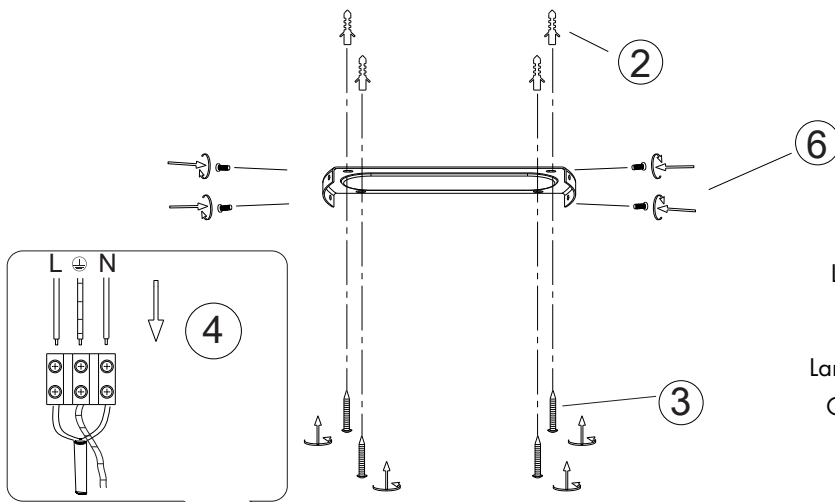

INSTRUCTION MANUAL

unchangeable LED
Max.40W
3000-6500k
RA>80
30000H

220-240V~
50HZ

IP20

Climo Square CL Black 102125

Tr/min: 670/920/1070

This item contains
unchangeable LED

1300	LM
40	W
3000-6500	K
>80	CRI
30000	H
15000	ON/OFF