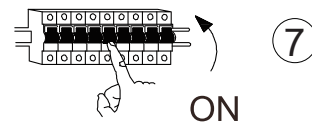

INSTRUCTION MANUAL

unchangeable LED
Max.40W
3000-6500k
RA>80
30000H

220-240V~
50HZ

IP20

Climo Square CL Black 102125

Tr/min: 670/920/1070

This item contains
unchangeable LED

1300	LM
40	W
3000-6500	K
>80	CRI
30000	H
15000	ON/OFF