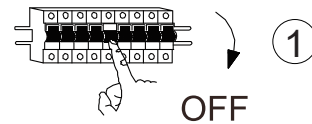

INSTRUCTION MANUAL

unchangeable LED
Max.40W
3000-6500k
RA>80
30000H

220-240V~
50HZ

IP20

Climo Square CL Black 102125

Tr/min: 670/920/1070

This item contains
unchangeable LED

1300	LM
40	W
3000-6500	K
>80	CRI
30000	H
15000	ON/OFF