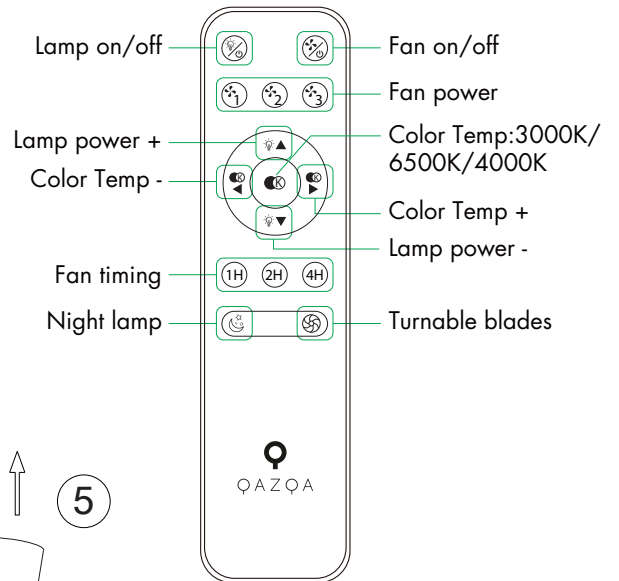

INSTRUCTION MANUAL

unchangeable LED
Max.40W
3000-6500k
RA>80
30000H

220-240V~
50HZ

IP20

Climo Square CL Black 102125

Tr/min: 670/920/1070

This item contains
unchangeable LED

1300	LM
40	W
3000-6500	K
>80	CRI
30000	H
15000	ON/OFF