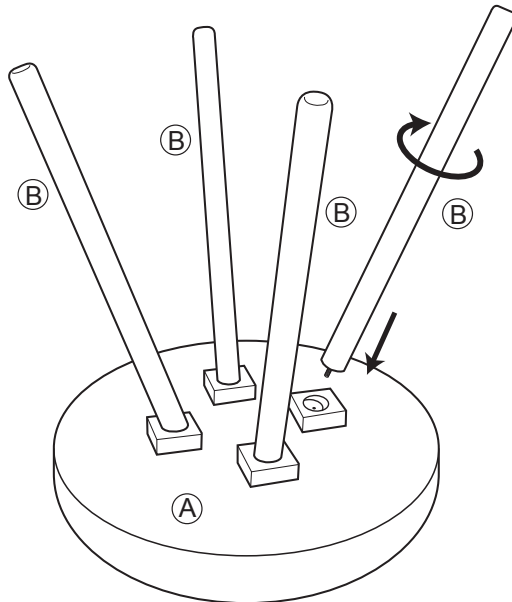

Assembly instructions

ZUIVER^o

2300021 SIDE TABLE HIDE AND SEEK WHITE

2300078 SIDE TABLE HIDE AND SEEK GREY

CAUTION : DO NOT TIGHTEN SCREWS COMPLETELY UNTIL ALL THE SCREWS ARE FIXED IN THE CORRECT POSITION. TO MAINTAIN YOUR PRODUCT, WE RECOMMEND THAT YOU TAKE EXTRA CARE BY USING COASTERS FOR PROTECTION AND IN CASE OF SPILLING, CLEAN DIRECTLY.

1

2