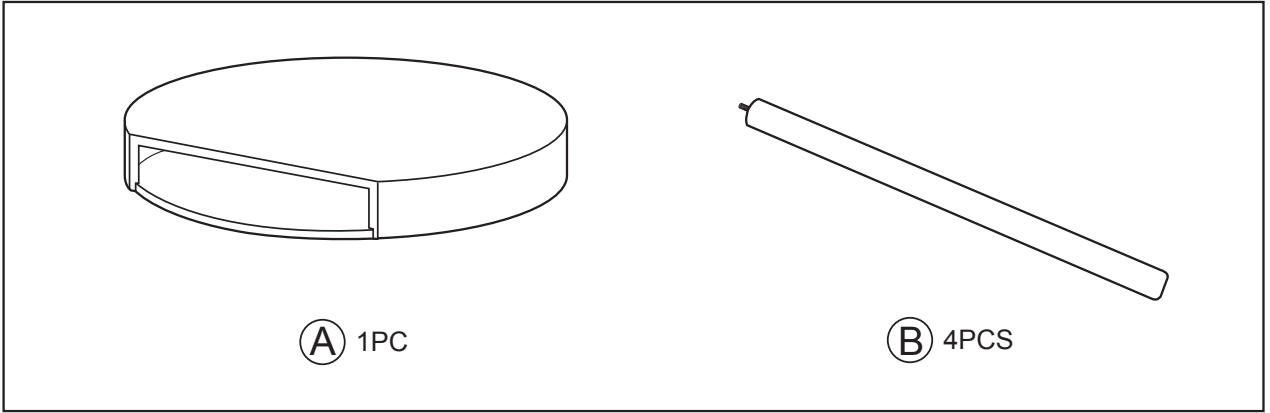

# Assembly instructions

ZUIVER<sup>o</sup>

2300021 SIDE TABLE HIDE AND SEEK WHITE

2300078 SIDE TABLE HIDE AND SEEK GREY

CAUTION : DO NOT TIGHTEN SCREWS COMPLETELY UNTIL ALL THE SCREWS ARE FIXED IN THE CORRECT POSITION. TO MAINTAIN YOUR PRODUCT, WE RECOMMEND THAT YOU TAKE EXTRA CARE BY USING COASTERS FOR PROTECTION AND IN CASE OF SPILLING, CLEAN DIRECTLY.