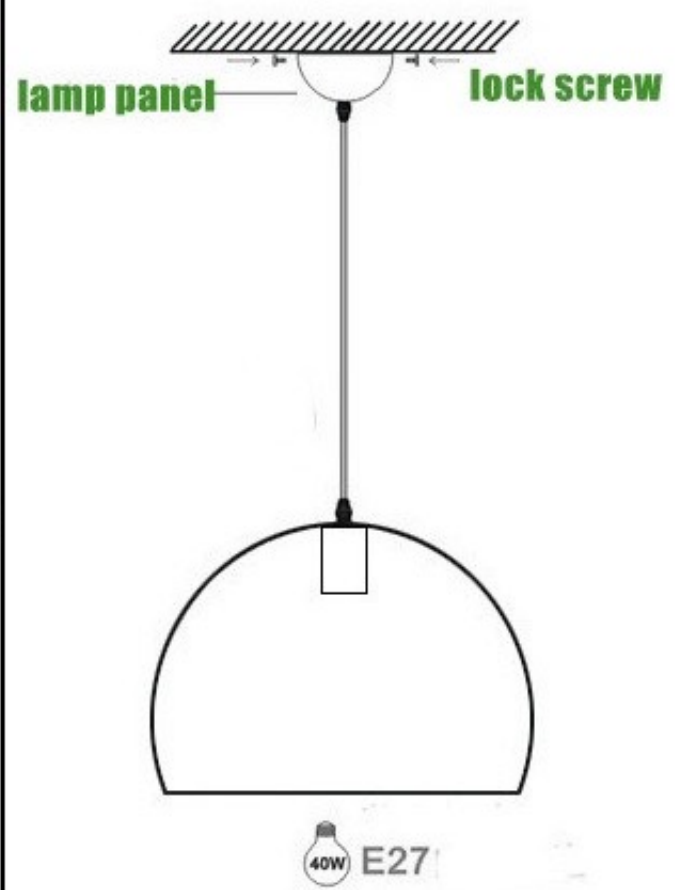

① Fix hanging plate at ceiling

③ Install E27 bulb

② Connect power