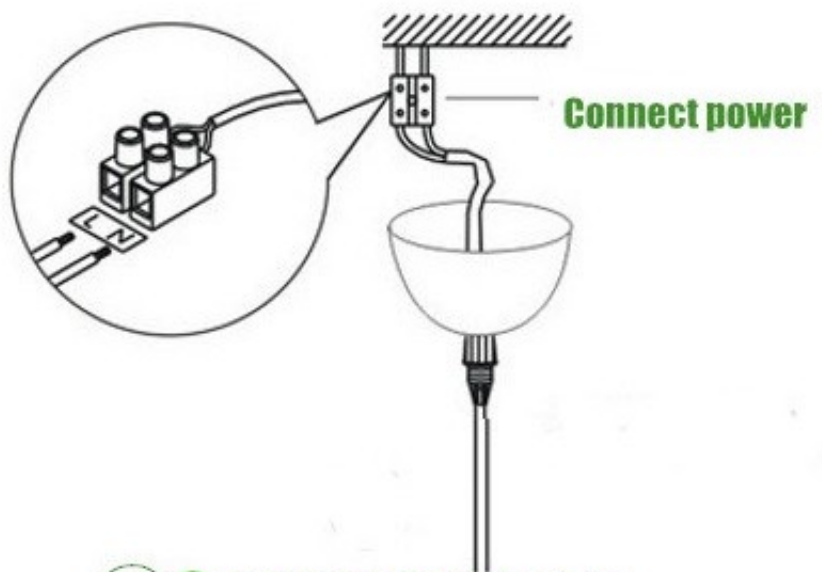

① Fix hanging plate at ceiling

③ Install E27 bulb

② Connect power