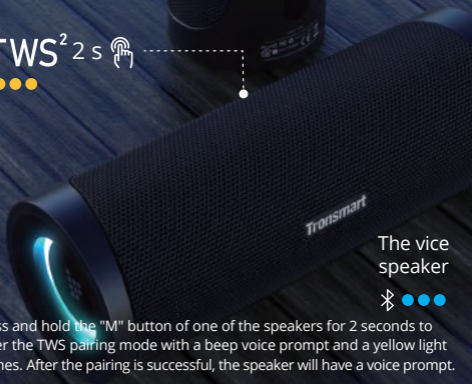

# HOW TO CONNECT TO TWS MODE?

TWS<sup>1</sup> 2 s 

TWS<sup>2</sup> 2 s 

The host  
speakers

The vice  
speaker

Press and hold the "M" button of one of the speakers for 2 seconds to enter the TWS pairing mode with a beep voice prompt and a yellow light flashes. After the pairing is successful, the speaker will have a voice prompt.