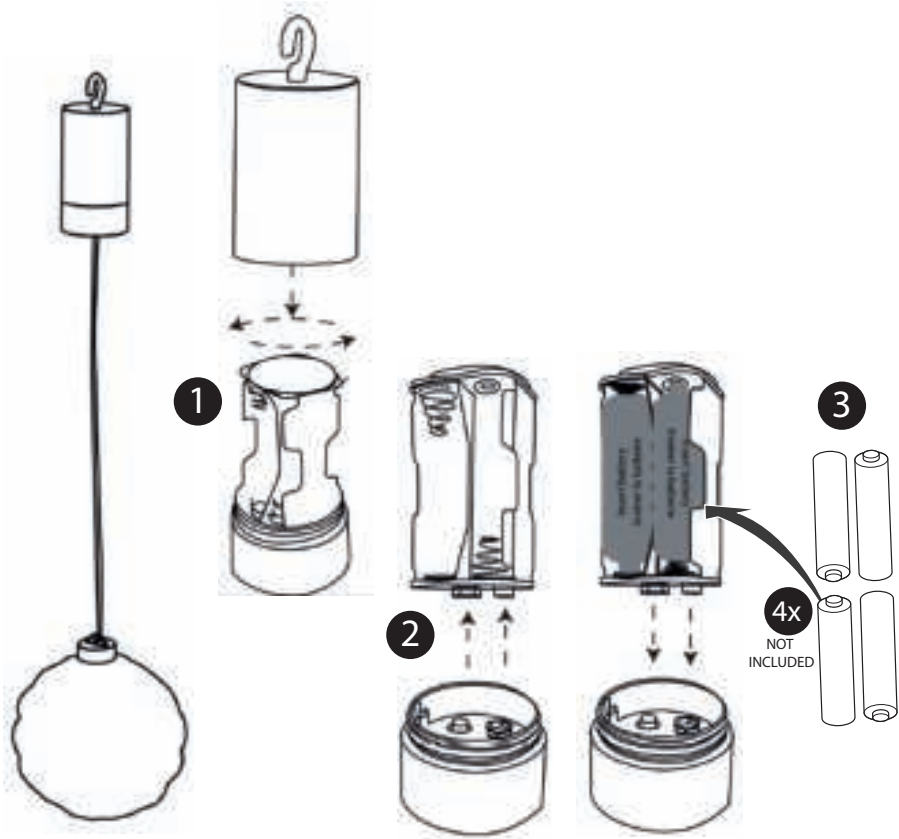

LUXFORM
GLOBAL BV

Luxform Global BV Transportstraat 1 8263 BW Kampen The Netherlands

Battery light

Xmas Ball model Diamond / Swirl

[X] - Not included

- | | |
|------|------|
| [X] | |
| P8 | M2 |
| [X] | |
| P9 | M5 |
| | |
| C1 | IPX4 |
| | |
| G7 | M12 |
| | |
| C9 | M18 |
| | |
| L13 | M19 |
| [8X] | |
| L15 | |