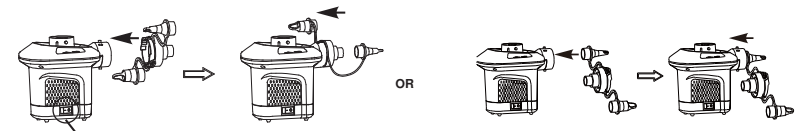

FIG (1): ATTACH NOZZLE

DEFLATION

1. Attach nozzle to the deflation connector if necessary and hold pump against inflation valve on item to be deflated. See Fig (4).
  NOTE: On large items like inflatable boats and large air mattresses, the pump will fit directly into the inflation valves and provide faster deflation times. Use the appropriate nozzle on small inflation valves as on small air mattresses, etc.
2. Plug in the AC line cord into an AC electrical outlet. See Fig (2).
3. SWITCH ON: Press "I"; SWITCH OFF: Press "0". See Fig (3).