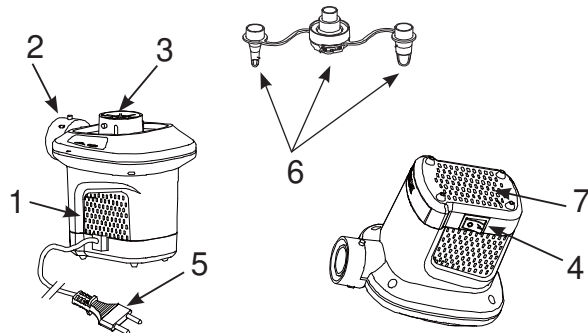

INTEX® OWNER'S MANUAL

Quick-Fill™ Electric Air Pump

203

Model AP640; 220 – 240 Volt ~ 50 Hz; 100 W

READ AND FOLLOW ALL INSTRUCTIONS BEFORE USING THIS PRODUCT

⚠ WARNING

- Adult use only.
- Do not drop unit into water or expose unit to rain or water.
- Do not direct air stream at face or body.
- Do not operate for more than 10 minutes at a time. Unplug and let cool at least 10 minutes.
- Unplug unit when not in use.
- Do not obstruct vent holes or open source.
- Do not insert objects into the inflation or deflation connector.
- The AC supply cord cannot be replaced. If the cord is damaged the appliance should be scrapped.
- To reduce the risk of electric shock, do not expose to rain. Store indoors.
- This appliance can be used by children aged from 8 years and above and persons with reduced physical, sensory or mental capabilities or lack of experience and knowledge if they have been given supervision or instruction concerning use of the appliance in a safe way and understand the hazards involved.
- Children shall not play with the appliance. Cleaning and user maintenance shall not be made by children without supervision.

FOLLOW THESE RULES AND ALL INSTRUCTIONS TO AVOID PROPERTY DAMAGE, ELECTRIC SHOCK, BURNS OR OTHER INJURY.

NAMES OF PARTS

1. **PARTS DESCRIPTION:**
1. PUMP
  2. INFLATION CONNECTOR
  3. DEFLATION CONNECTOR
  4. SWITCH
  5. AC LINE CORD
  6. NOZZLES
  7. VENT HOLES / SLOTS

NOTE: Drawings for illustration purpose only. May not reflect actual product. Not to scale.

INSTRUCTIONS

General

- Return pump and nozzles to package when not in use.
- No specific air pump maintenance is required.

SAVE THESE INSTRUCTIONS

CAUTION

In order to avoid a hazard due to inadvertent resetting of the thermal cut-out, this appliance must not be supplied through an external switching device, such as a timer, or connected to a circuit that is regularly switched on and off by the utility.

INSTRUCTIONS

INFLATION

1. Attach nozzle to the inflation connector if necessary and hold pump against inflation valve on item to be inflated. See Fig (1).
  NOTE: On large items like inflatable boats and large air mattresses, the pump will fit directly into the inflation valves and provide faster inflation times. Use the appropriate nozzle on small inflation valves as on small air mattresses, etc.
2. Plug in the AC line cord into an AC electrical outlet. See Fig (2).
3. SWITCH ON: Press "I"; SWITCH OFF: Press "0". See Fig (3).