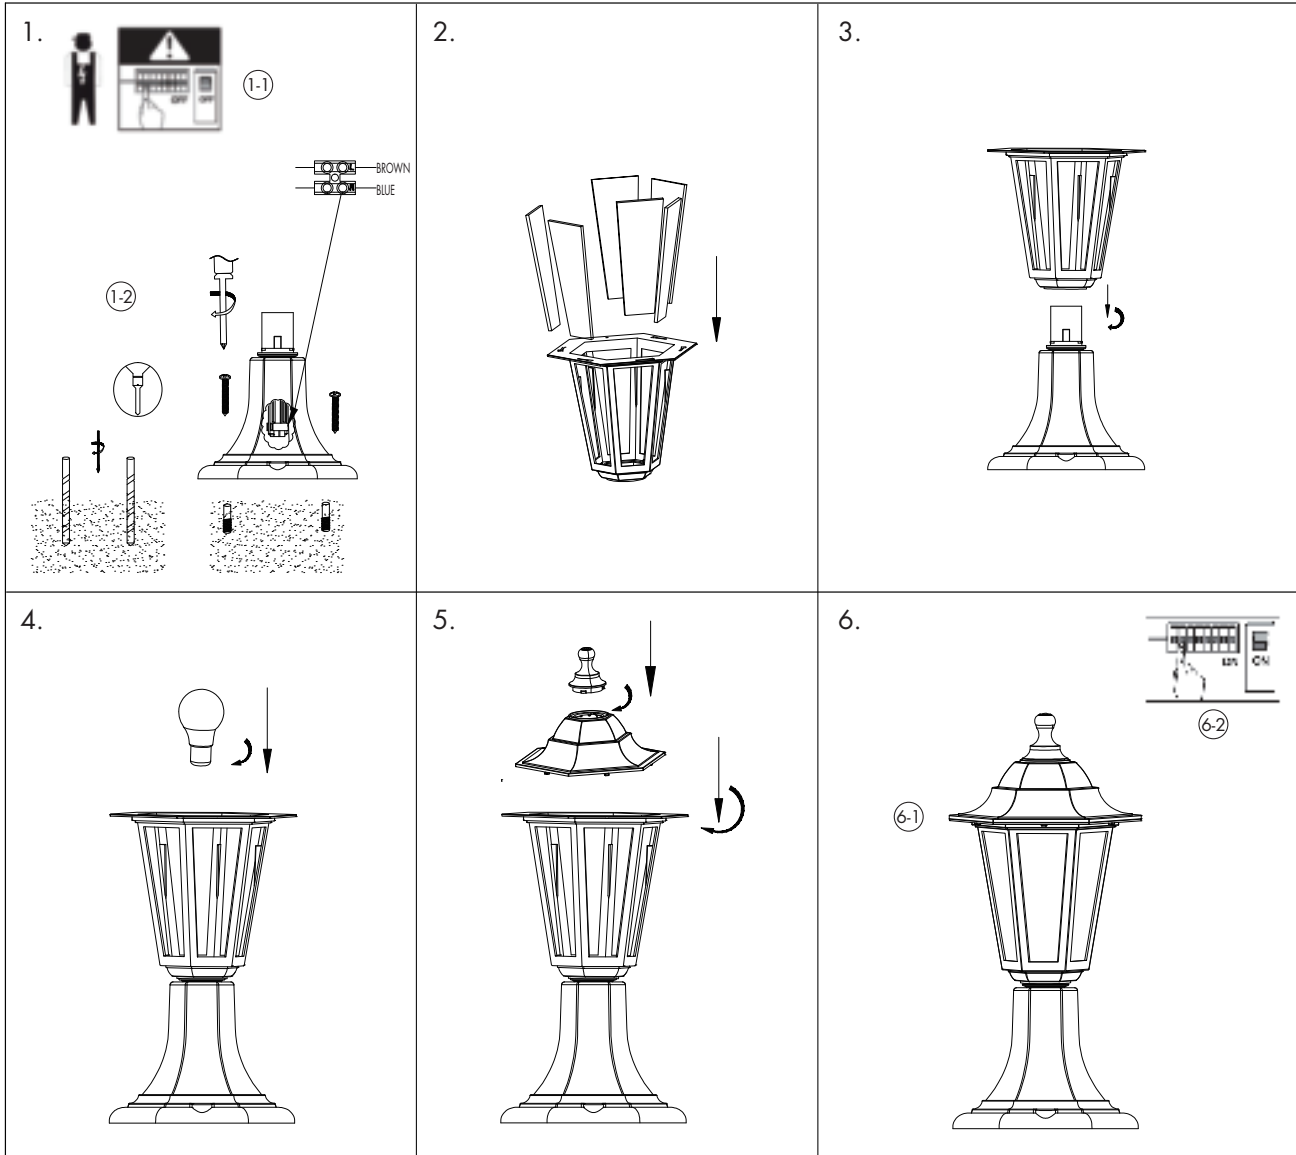

INSTRUCTION MANUAL

New Haven P42 Black
92623 / 103204

Overall Size:

171mm

422mm

165mm

FittinQ B.V.

Smaragdweg 52, 5527 LB Hapert, The Netherlands
www.qazqa.nl