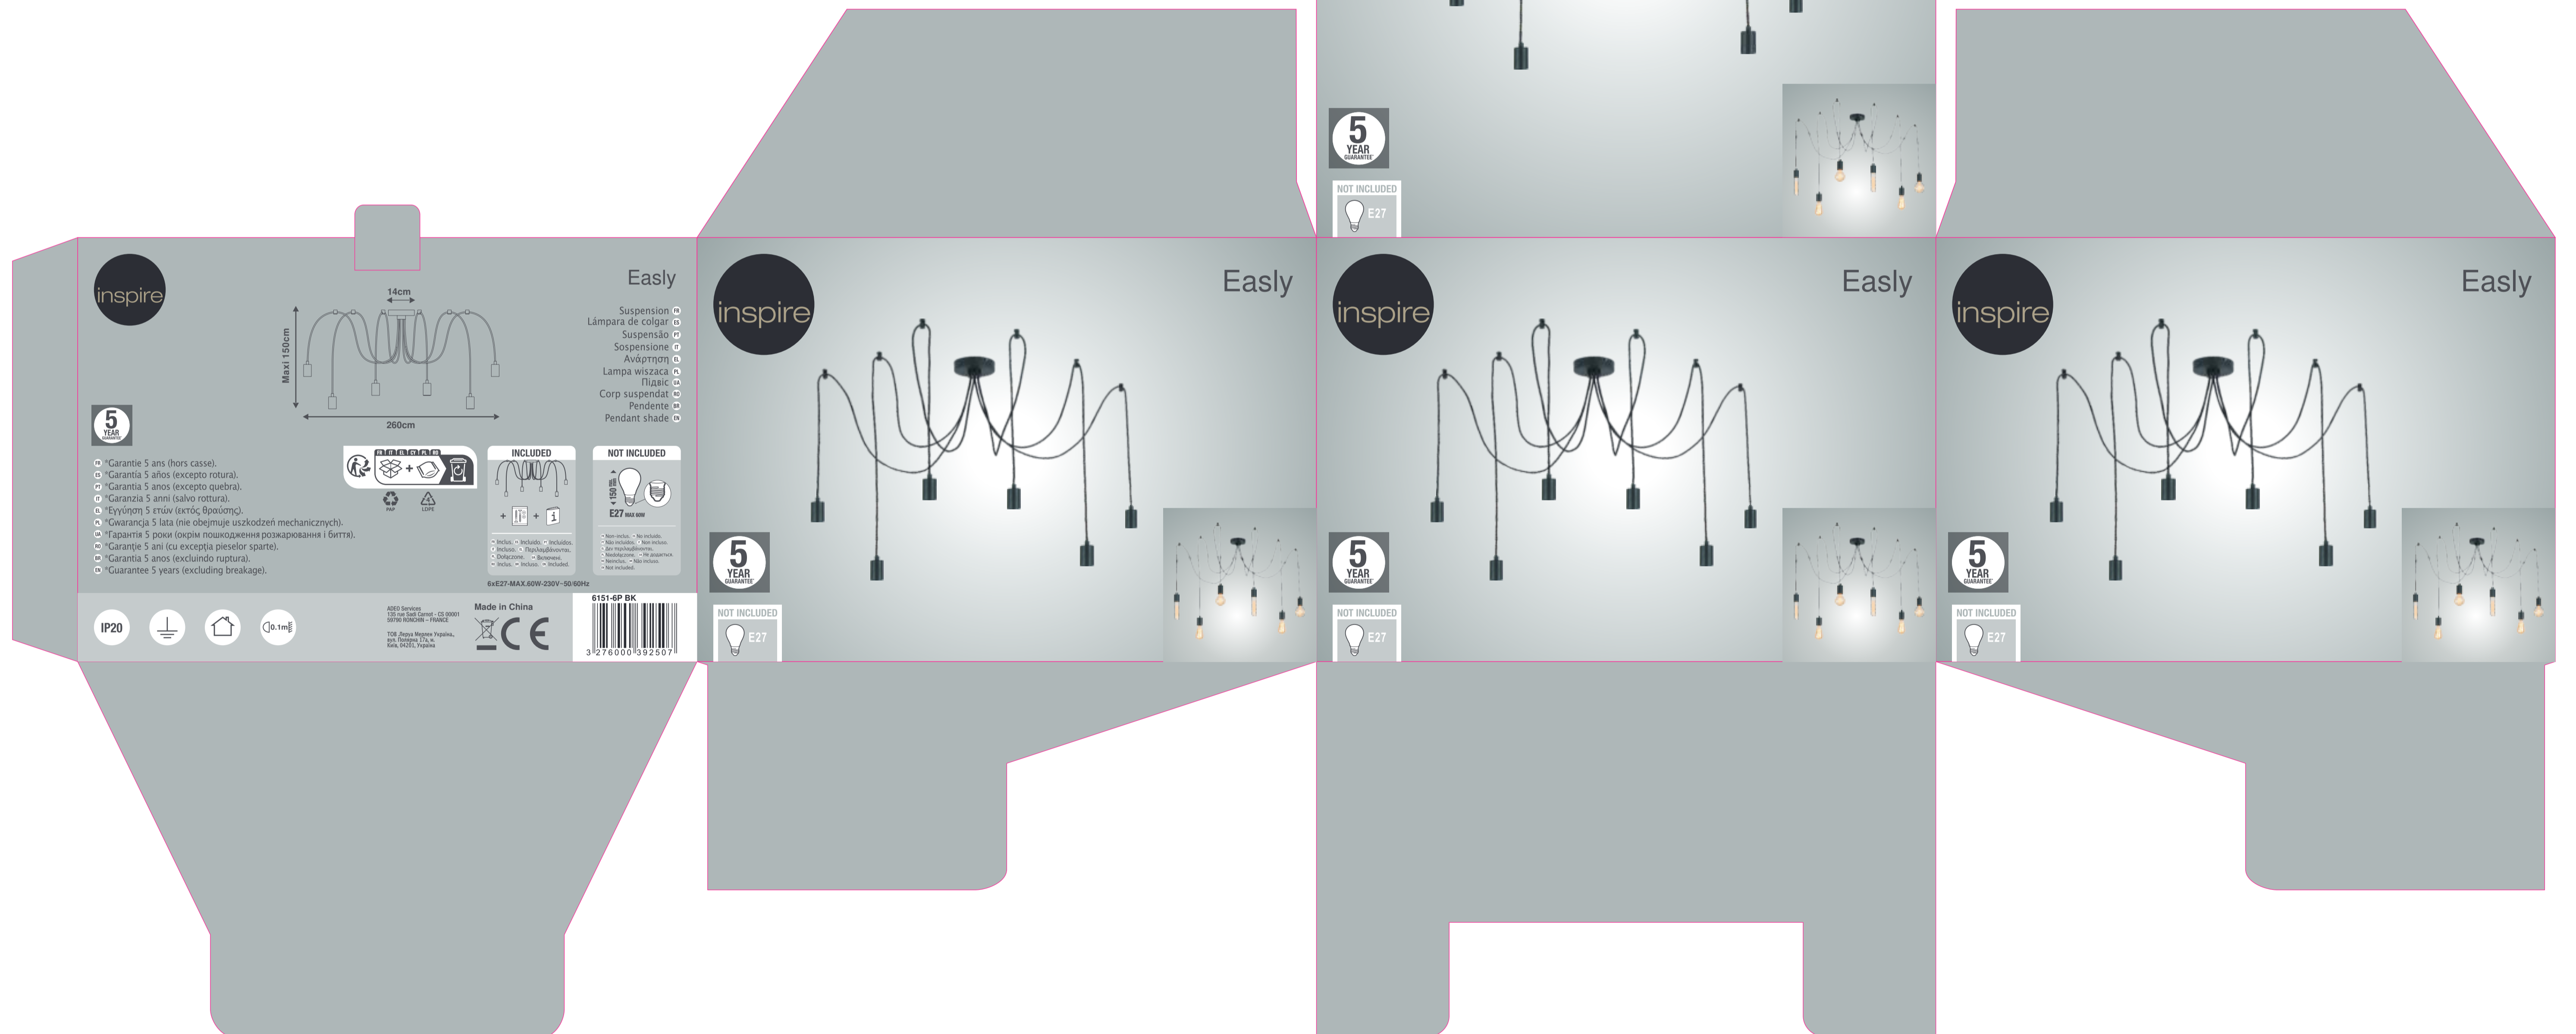

6151-6P BK

190*190*130mm

inspire

5 YEAR GUARANTEE

- Garantie 5 ans (hors casse).
- Garantía 5 años (excepto rotura).
- Garantia 5 anos (excepto quebra).
- Garanzia 5 anni (salvo rottura).
- Εγγύηση 5 ετών (εκτός θραύσης).
- Gwarancja 5 lat (nie obejmuje uszkodzeń mechanicznych).
- Гарантія 5 роки (окрім пошкодження розжарювання і биття).
- Garantie 5 ani (cu excepția răscolirii și sparte).
- Garantía 5 años (excluyendo rotura).
- Guarantee 5 years (excluding breakage).

Easy

- Suspension
- Lámpara de colgar
- Suspensão
- Sospensione
- Ανώπτηση
- Lampa wiszaca
- Πλαγιό
- Corp suspendată
- Pendente
- Pendant shade

INCLUDED

NOT INCLUDED

inspire

Easy

inspire

Easy

inspire

Easy

IP20

Made in China

CE

6151-6P BK
3 276000 392507

NOT INCLUDED
E27

5 YEAR GUARANTEE

NOT INCLUDED
E27

5 YEAR GUARANTEE

NOT INCLUDED
E27