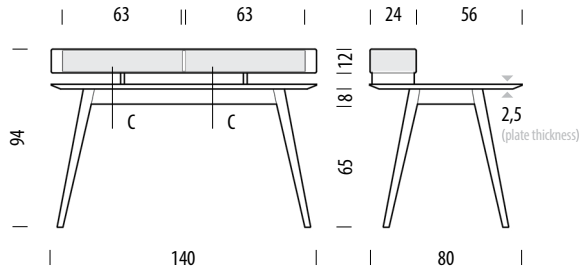

#### Dimensions (tolerances)

The dimensions shown are indicative, they may vary due to the natural properties of wood, season, or manufacturing processes. Deviations from the specified size may occur, usually no more than 1 cm.

## Basic info

<b>Design</b>	Salih Teskeredžić
<b>Product size</b>	W: 140, D: 80, H: 94
<b>Package 1 - Table</b>	W: 146, D: 83, H: 13
<b>Package 2 - Shelf</b>	W: 145, D: 27,5, H: 13
<b>Volume</b>	0,21 m <sup>3</sup>
<b>Net weight</b>	43,7 kg
<b>Gross weight</b>	47,9 kg