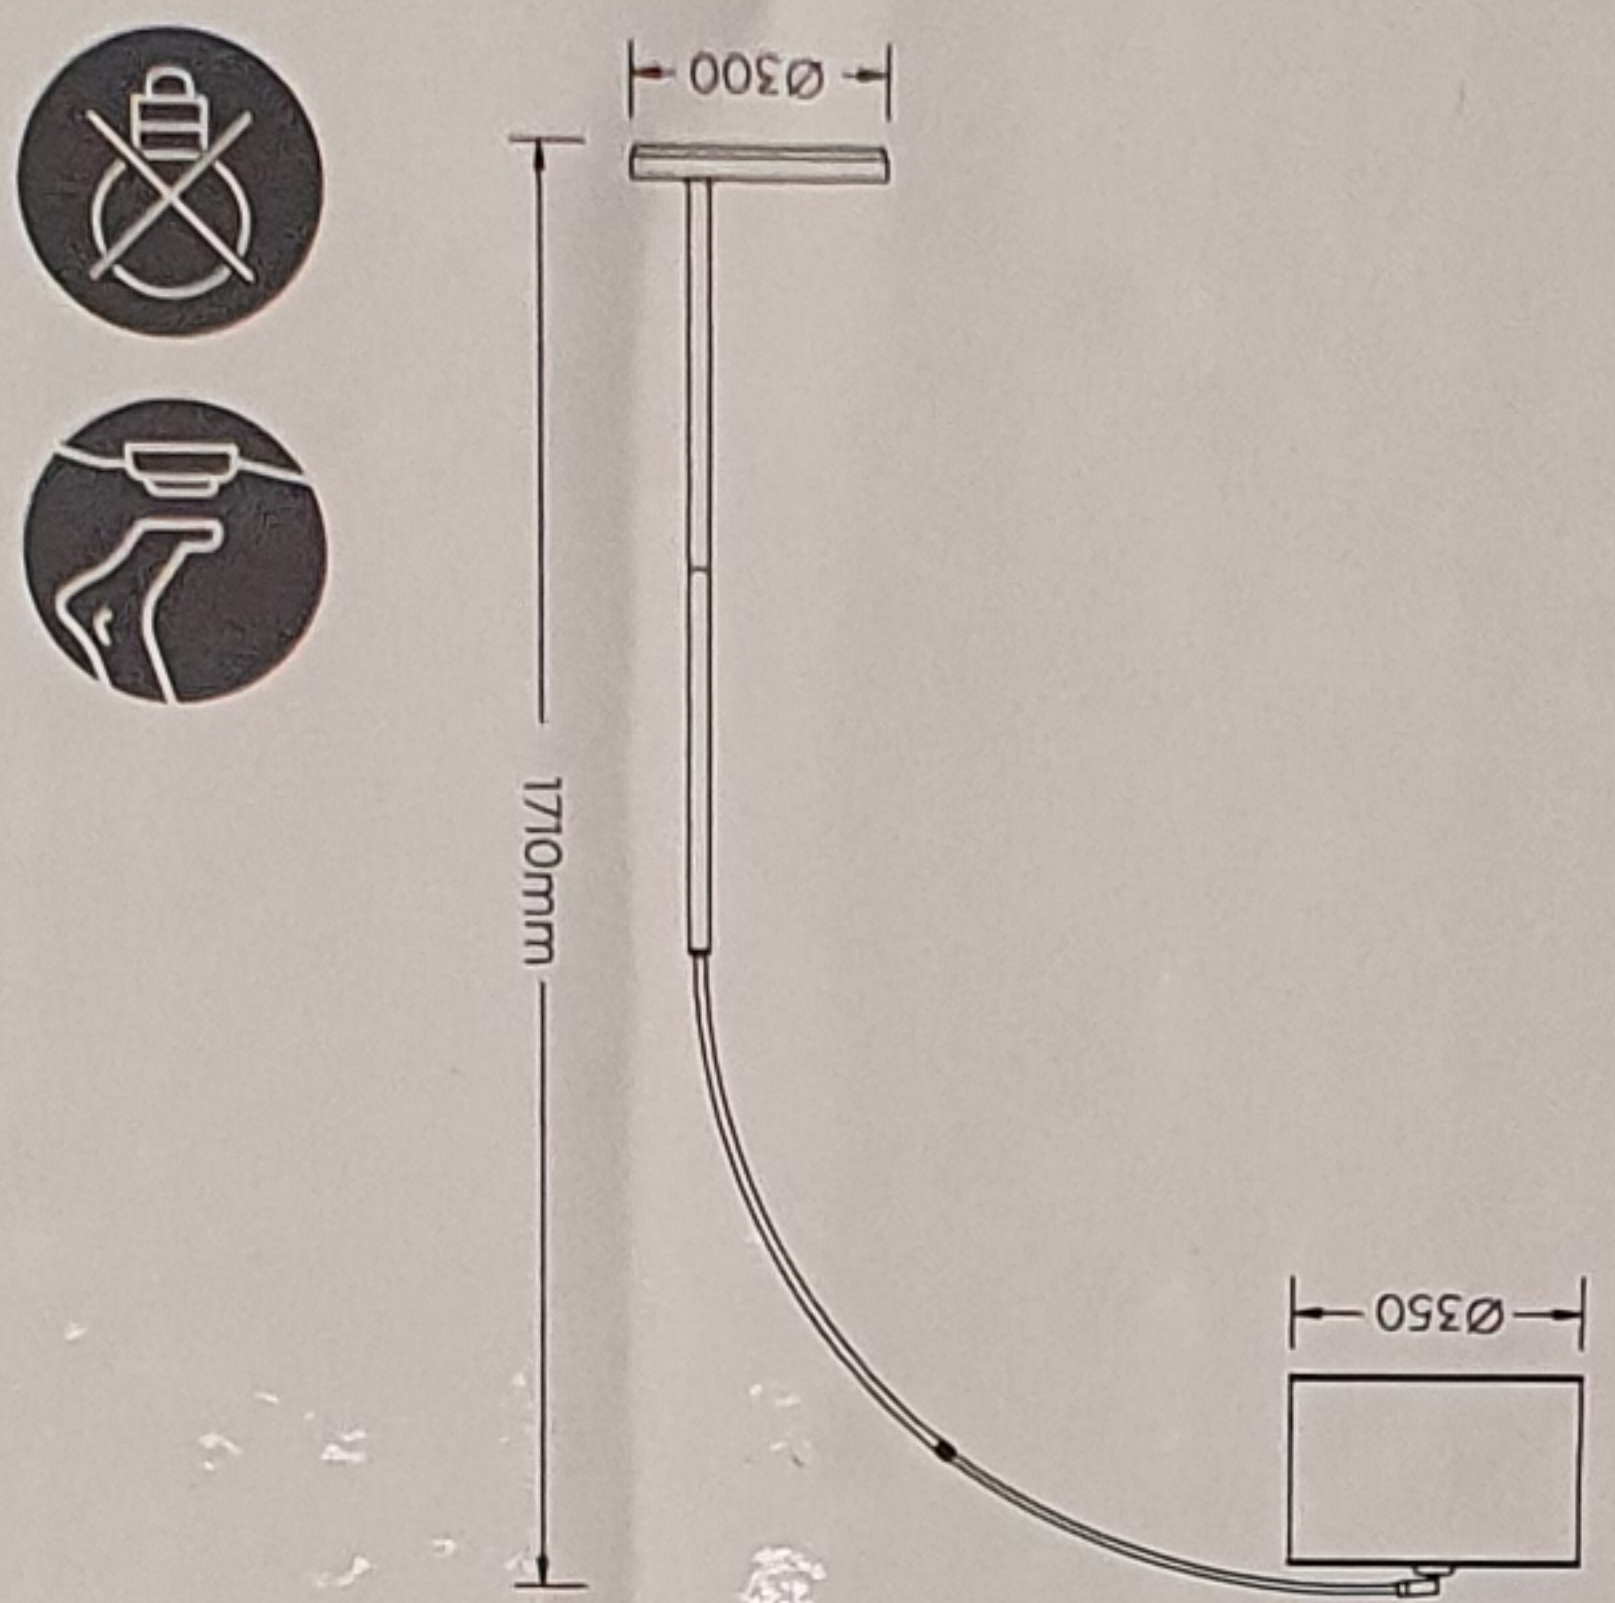

TRIO LIGHTING FOR YOU

4 01 7807 538687

411490132

BURTON

230V~50Hz
excl. 1x E27 - max. 10W

□ class II

www.trio-lighting.com

BURTON

Developed in Germany by TRIO
Made in PRC
PO 200/22

80% RECYCLED MATERIAL
PACKAGING MADE OUT OF

trio-lighting.com/
411490132