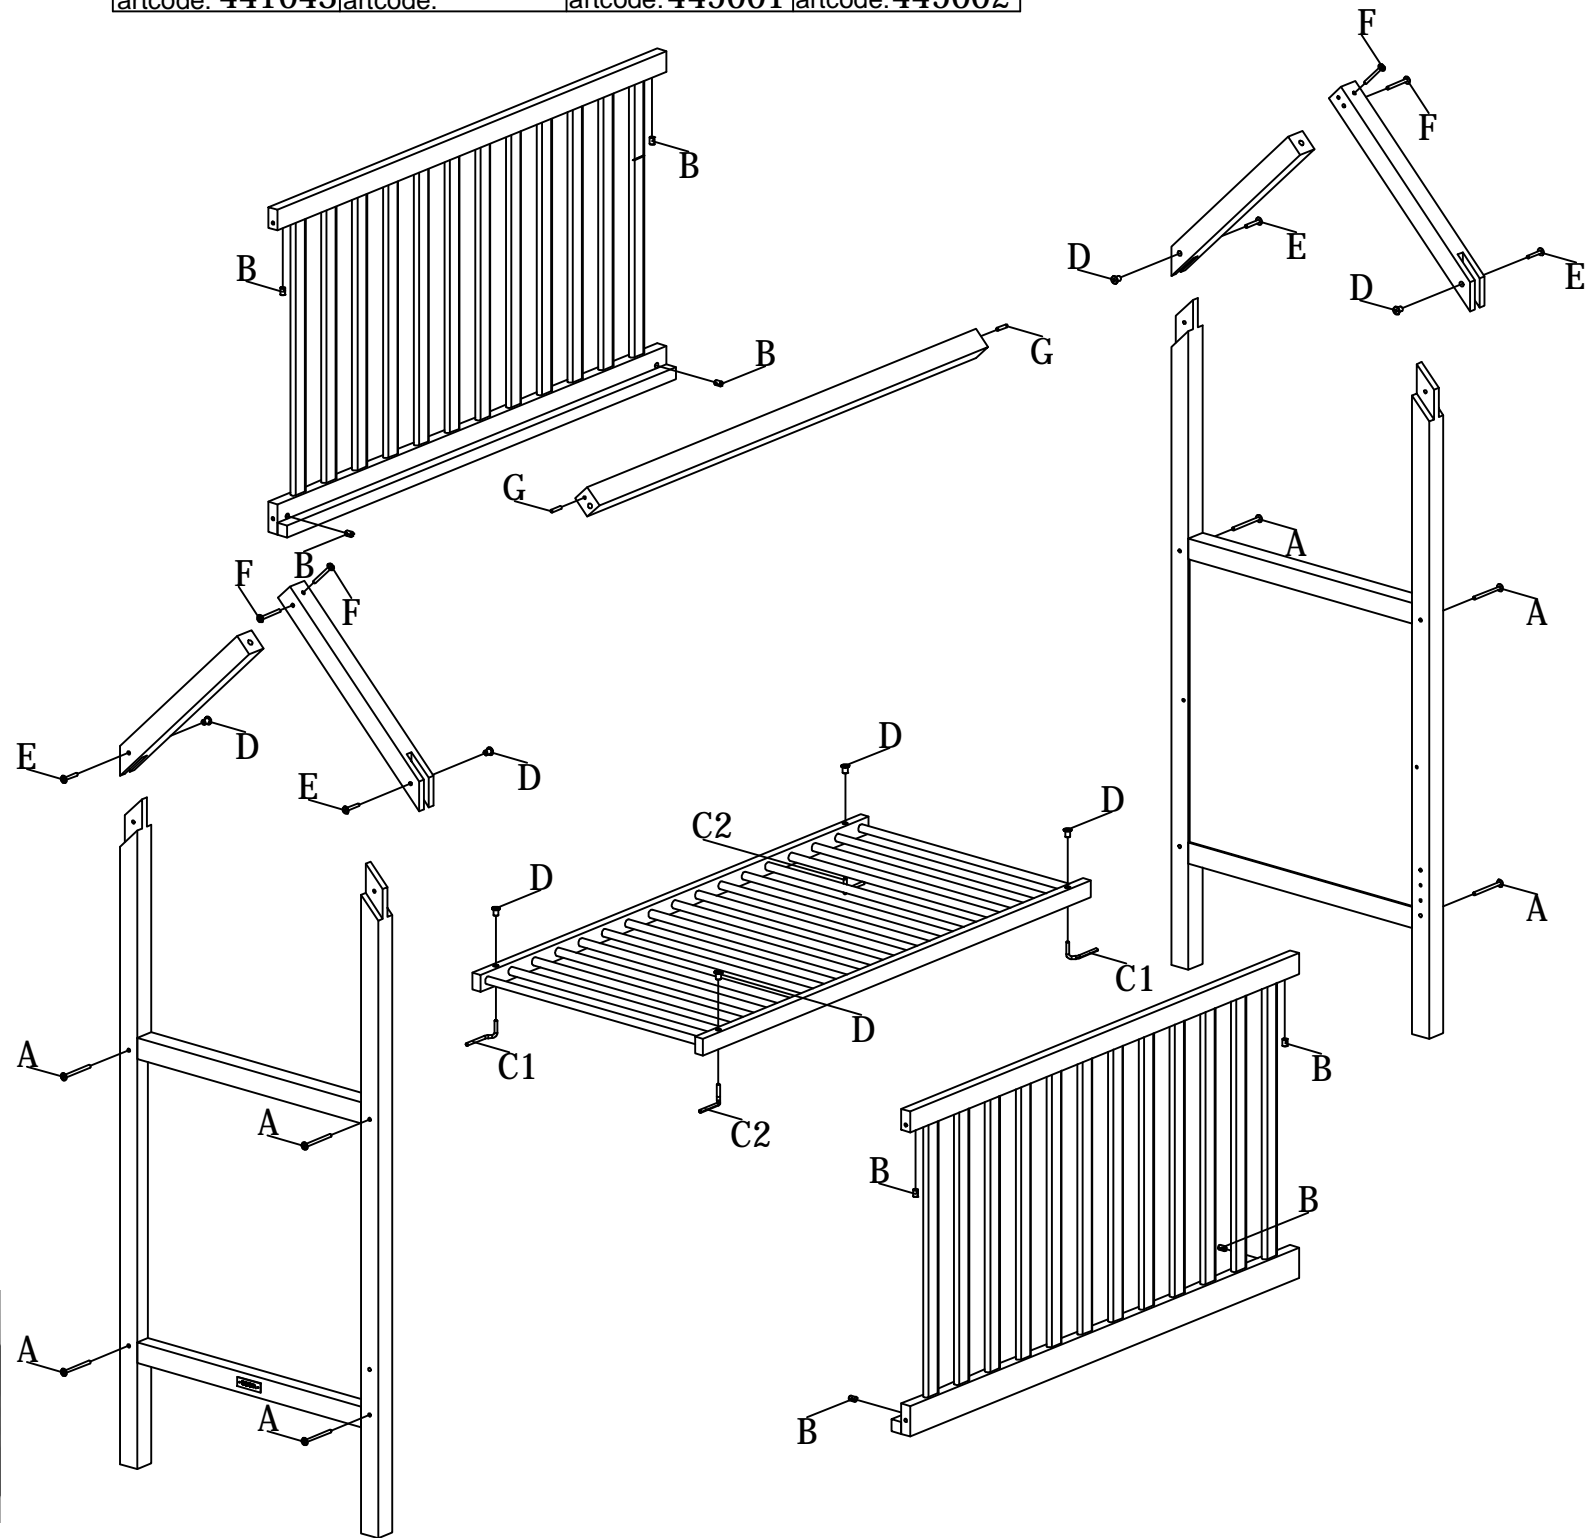

A M6X80 8X	 B M6 8X	 C1 2X	 C2 2X	 D M6 8X	 E M6X35 4X
artcode: 441022		artcode: 442004		artcode: 897024	
artcode: 441043		artcode: 445001		artcode: 445002	

  F M6X60 4X	 G 6X SW4 1X	 H 6X SW4 1X	 I 6X SW5 1X
artcode: 441043		artcode: 445002