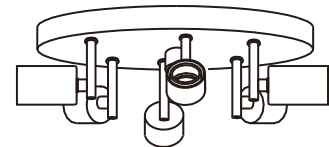

INSTRUCTION MANUAL

Drum CL

Drum CL 35 Square

Ceiling plate: 2xE27

Overall size:

Drum CL 30

Ceiling plate: 2xE27

Overall size:

Drum CL 50

Ceiling plate: 4xE27

Overall size:

Drum CL 70

Ceiling plate: 6xE27

Overall size: