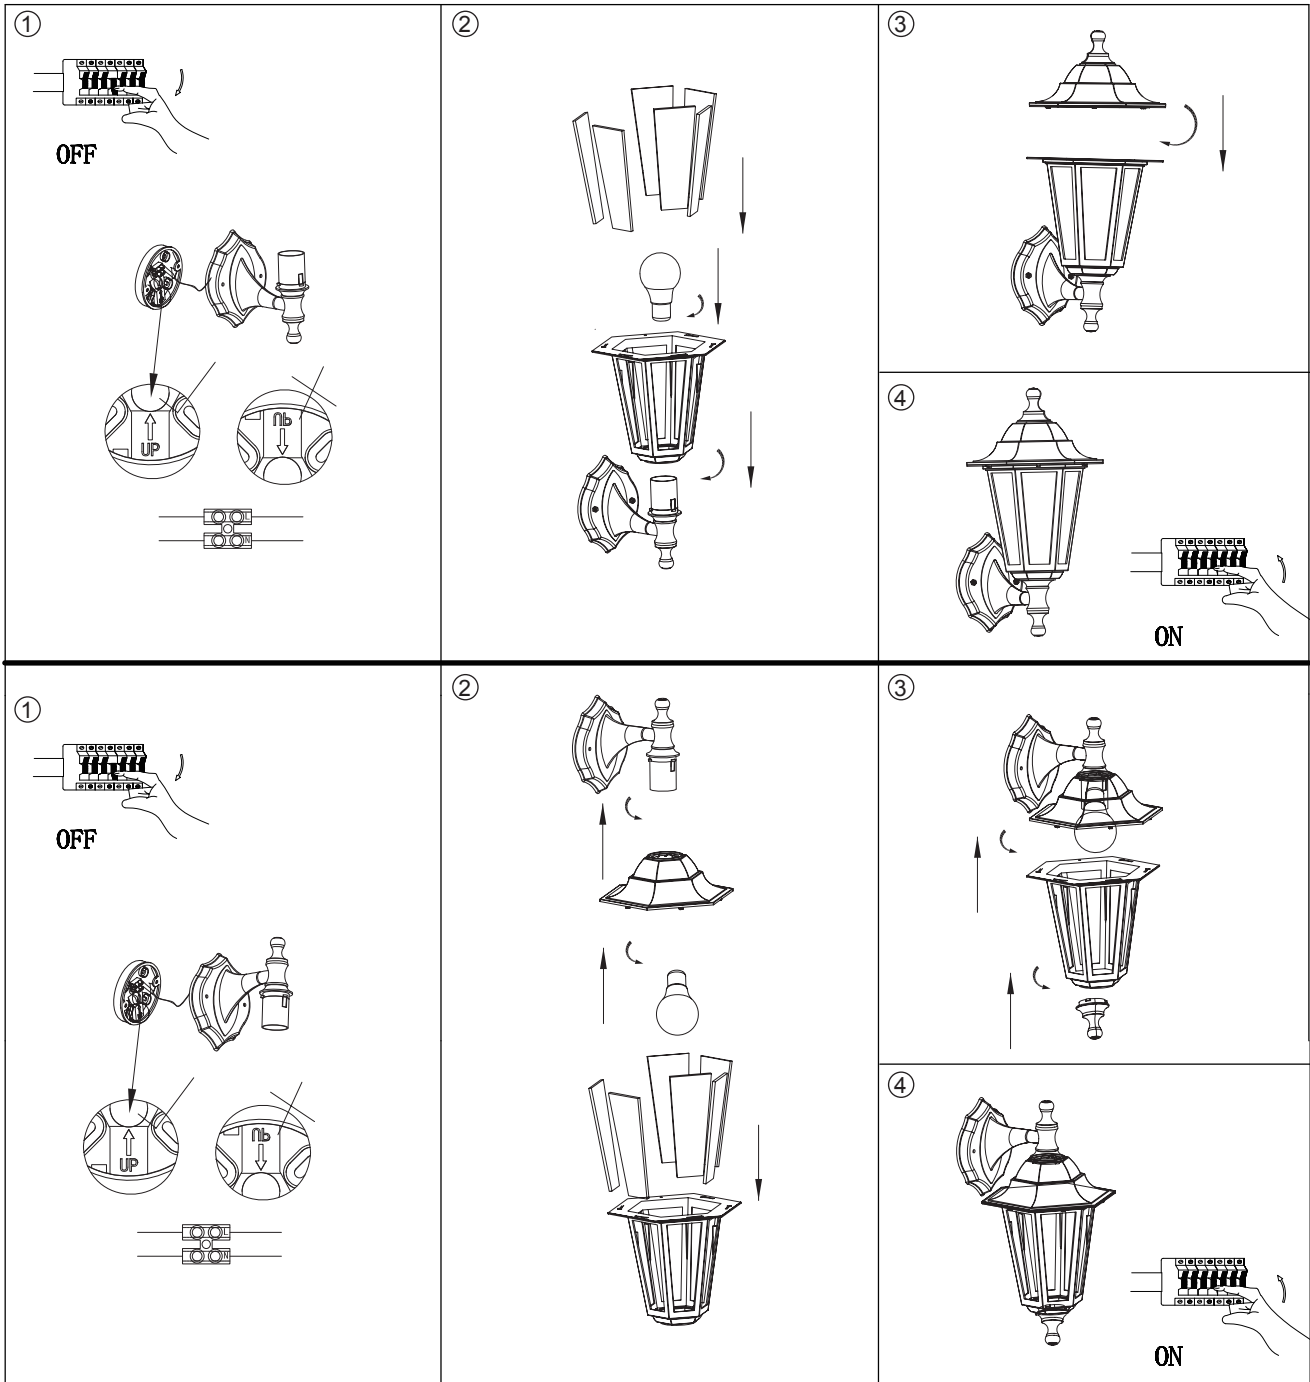

INSTRUCTION MANUAL

New Haven WL Adjustable
92621 / 103200

Overall Size:

21.2CM

17.1CM

35.6CM