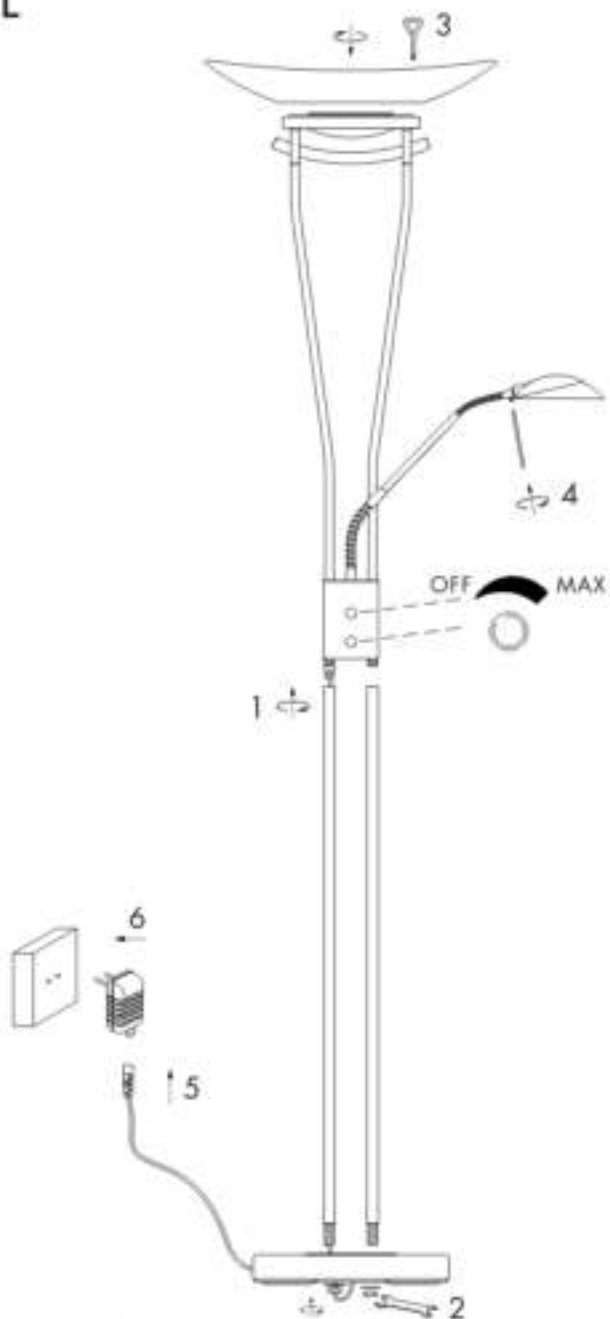

INSTRUCTION MANUAL

Lexus FL

This item contains unchangeable LED

2000+430	LM
20+4.5	W
3000	K
>80	CRI
30000	H
15000	ON/OFF

Overall Sizes:

QAZQA

WWW.QAZQA.COM