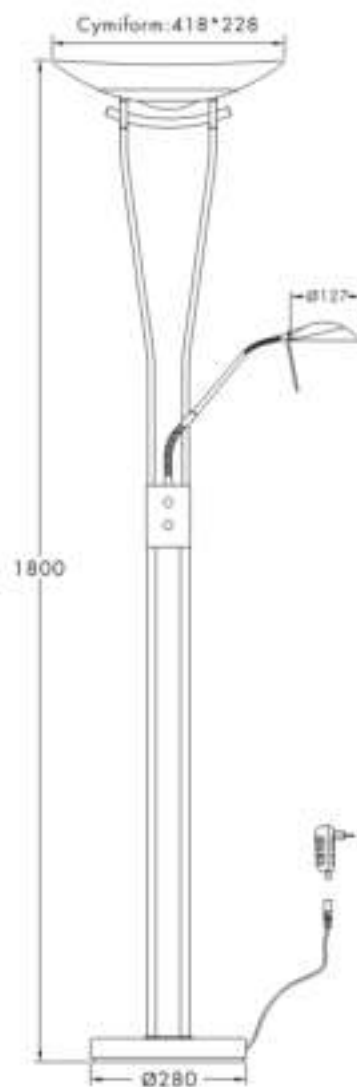

INSTRUCTION MANUAL

Lexus FL

This item contains unchangeable LED

2000+430	LM
20+4.5	W
3000	K
>80	CRI
30000	H
15000	ON/OFF

Overall Sizes:

QAZQA

WWW.QAZQA.COM