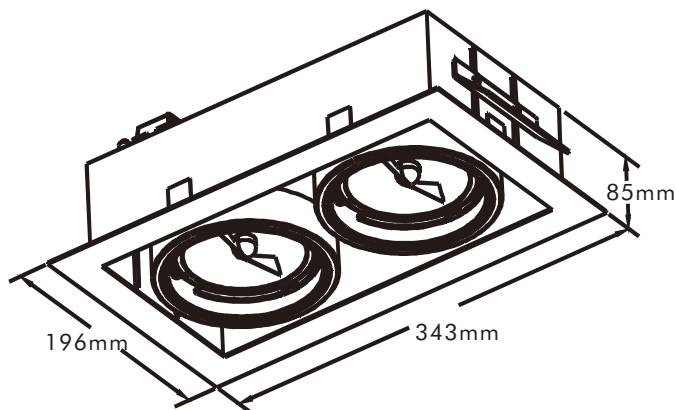

# INSTRUCTION MANUAL

Oneon 111 G53 DL 2 Satin	45474
Oneon 111 G53 DL 2 White	91103
Oneon 111 G53 DL 2 Black	91104

<p>1.</p>	<p>2.</p>	<p>3.</p>
<p>4.</p>	<p>5.</p> <p>Warning: When replacing a halogen lamp, wait for it to cool, for a minimum of 5 minutes</p>	<p>6.</p>

Overall Sizes:

Excl. bulb and transformer