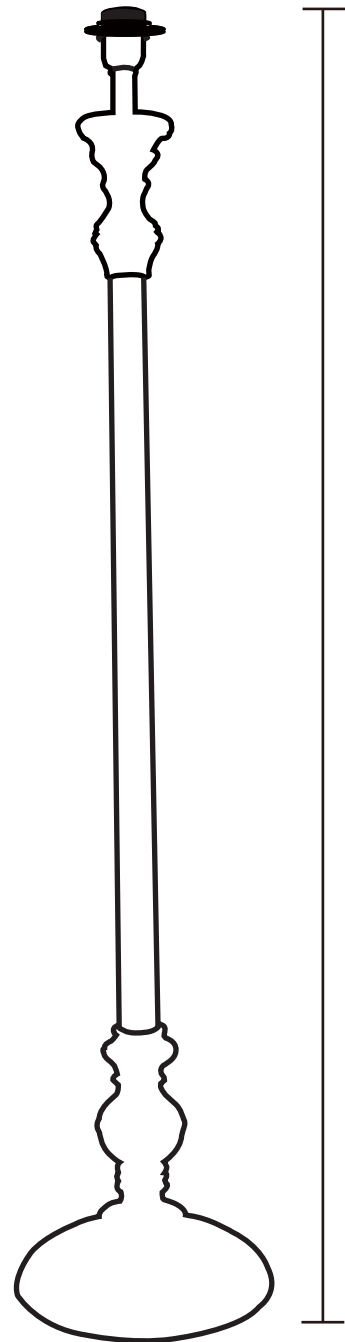

INSTRUCTION MANUAL

Classico FL Grey
92518

138cm

24.5cm