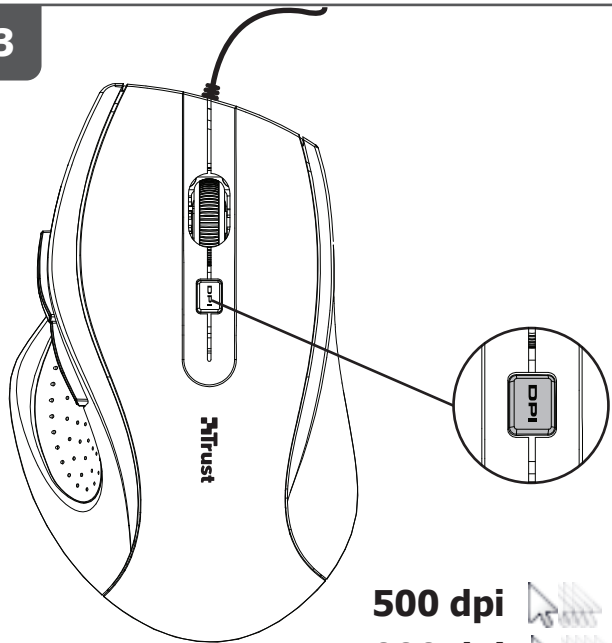

Quick Installation Guide

MaxTrack Mouse

17178

1

2

3

500 dpi 
1000 dpi 

4