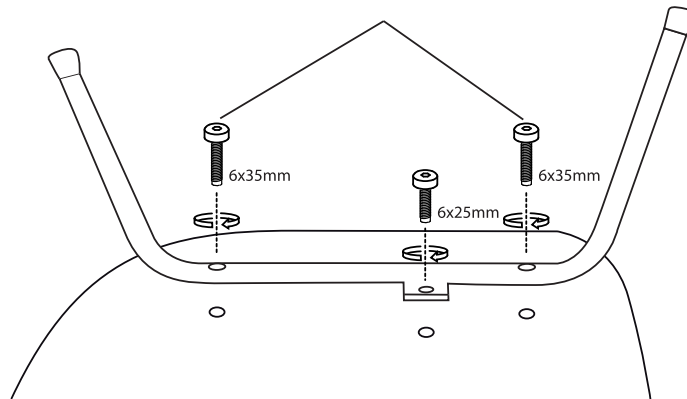

VOGUE

armchair

1

+ 1x

+ 2x

+ 1x 

+ 4x  6x35mm

+ 2x  6x25mm

2

3

START
360° x 4 ~ 5

4

MAX

5