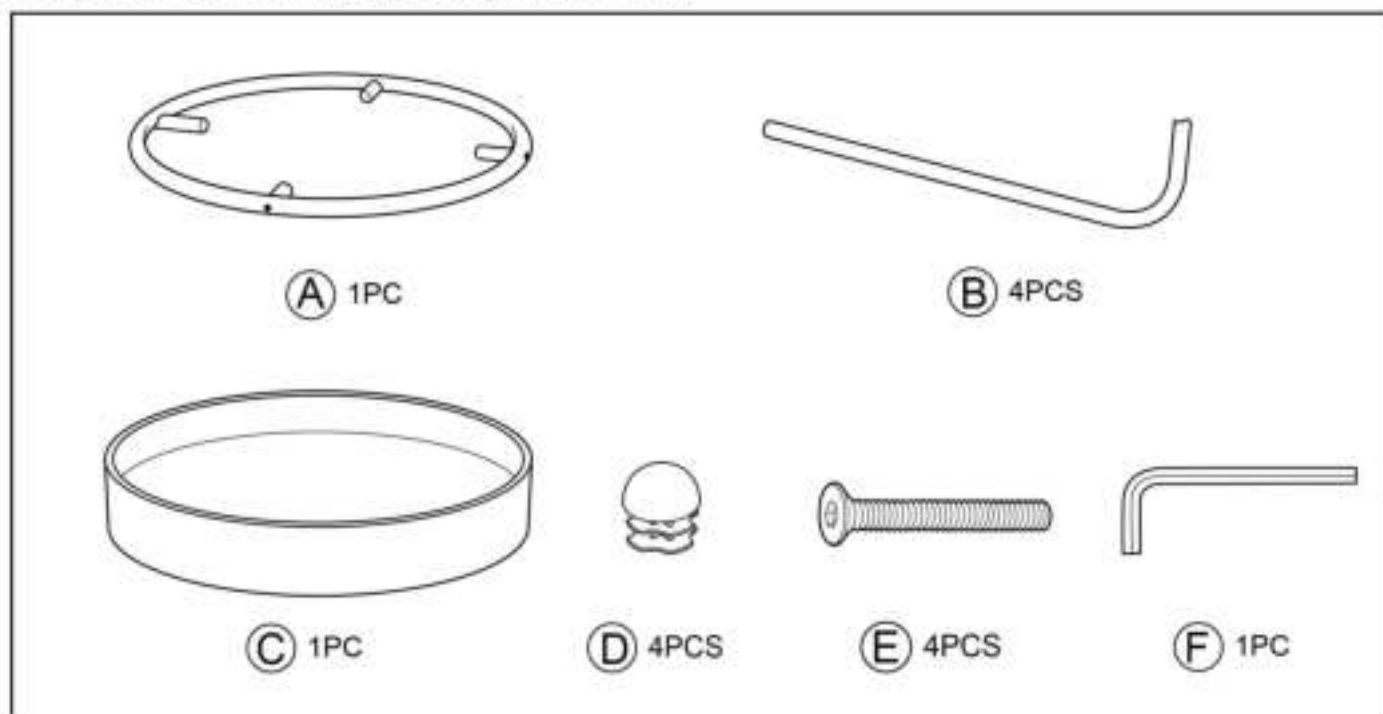

# Assembly instructions

2300003 SIDE TABLE OAK TRAY

zUiver<sup>o</sup>

CAUTION : DO NOT TIGHTEN SCREWS COMPLETELY UNTIL ALL THE SCREWS ARE FIXED IN THE CORRECT POSITION. TO MAINTAIN YOUR PRODUCT, WE RECOMMEND THAT YOU TAKE EXTRA CARE BY USING COASTERS FOR PROTECTION AND IN CASE OF SPILLING, CLEAN DIRECTLY.

1

2

3

4