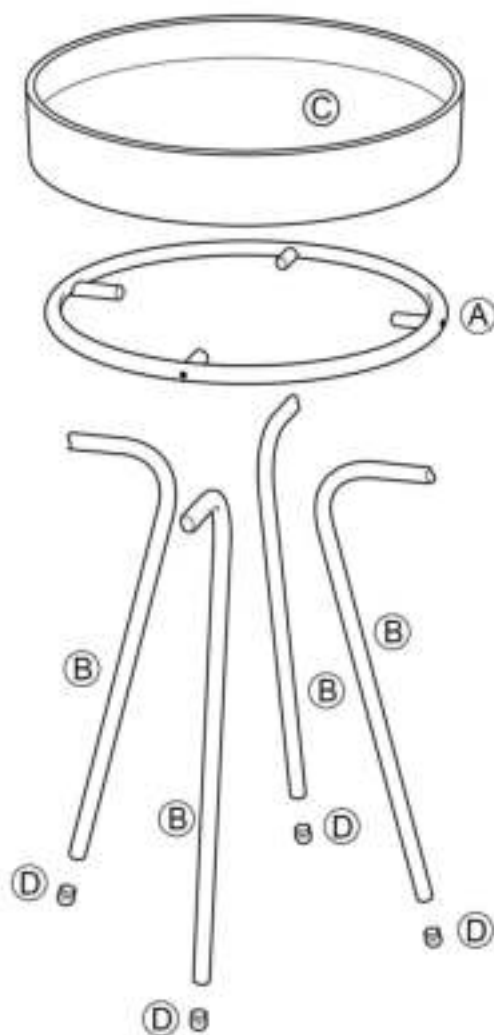

# Assembly instructions

2300003 SIDE TABLE OAK TRAY

zUiver<sup>o</sup>

CAUTION : DO NOT TIGHTEN SCREWS COMPLETELY UNTIL ALL THE SCREWS ARE FIXED IN THE CORRECT POSITION. TO MAINTAIN YOUR PRODUCT, WE RECOMMEND THAT YOU TAKE EXTRA CARE BY USING COASTERS FOR PROTECTION AND IN CASE OF SPILLING, CLEAN DIRECTLY.

1

2

3

4