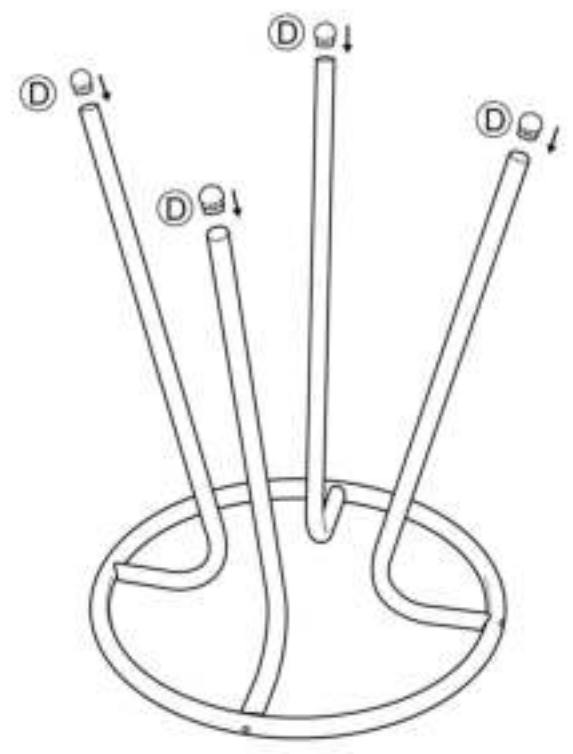

# Assembly instructions

2300003 SIDE TABLE OAK TRAY

zUiver<sup>o</sup>

CAUTION : DO NOT TIGHTEN SCREWS COMPLETELY UNTIL ALL THE SCREWS ARE FIXED IN THE CORRECT POSITION. TO MAINTAIN YOUR PRODUCT, WE RECOMMEND THAT YOU TAKE EXTRA CARE BY USING COASTERS FOR PROTECTION AND IN CASE OF SPILLING, CLEAN DIRECTLY.

1

2

3

4