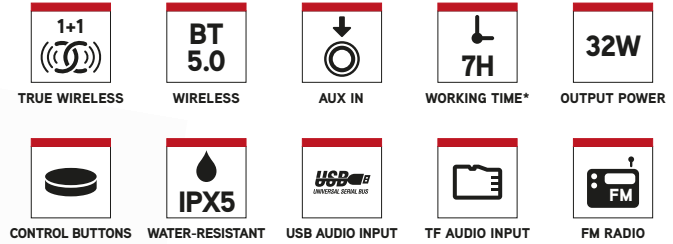

DESCRIPTION

- Speaker compatible with Bluetooth technology which enables 2 units to be connected wirelessly at the same time.
- Water resistant, in accordance with the IPX5 standard rating.
- High quality sound thanks to its high power output.
- It has FM radio, audio player via USB or TF card and auxiliary input.
- Its 6000mAh battery allows up to 7 hours of playback at 70% volume with LED lights On and up to 20 hours with LED lights Off.
- It has 7 different lighting modes.
- Includes carrying strap.

MAIN CHARACTERISTICS

- Compatible with bluetooth 5.0
- True Wireless Stereo (TWS)
- Output power: 32W (2 x 16W)
- Water resistant: IPX5
- Battery: Ion-Li 6000mAh/7.4V
- Working time: 7 hours*
- Input power: USB typeC 5V/1A
- USB / TF / AUX IN audio inputs
- FM radio
- RMS power: 16W
- Working distance: up to 10 meters