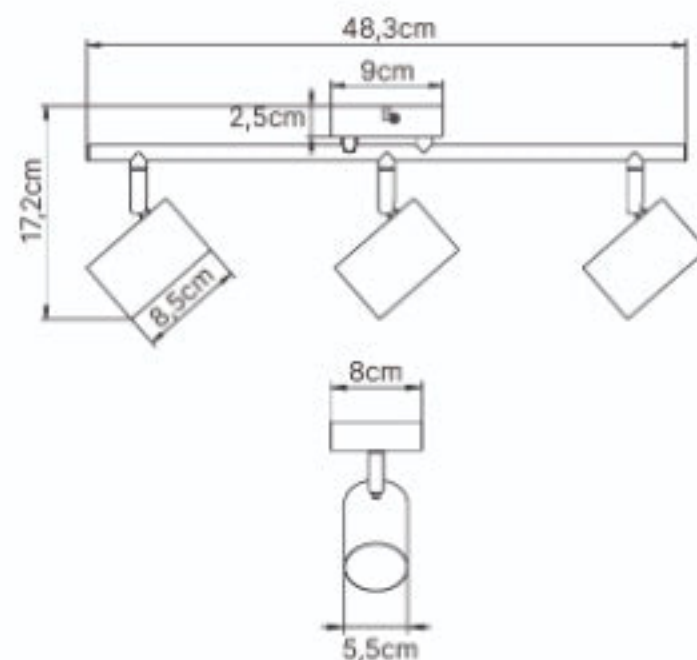

# ELENA

1060090

CE

Excluded

IP  
20

- Brass
- 3x GU10 (excl.)
- Max. 35W
- 220-240V~60Hz

www.olucia.com  
Made in China

Indoor