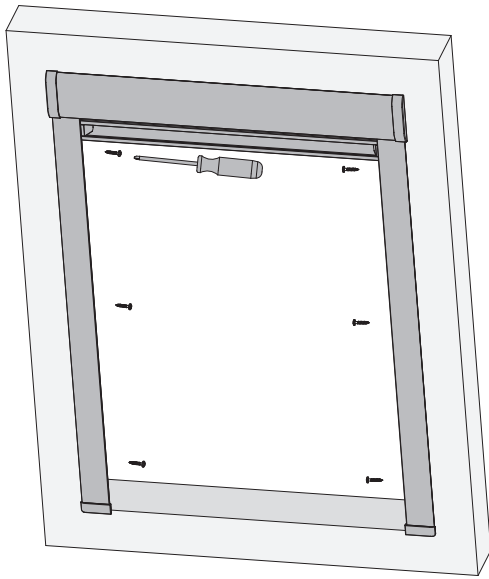

## Dakraam Rolgordijn

C(K)02, C(K)04, F(K)06, M(K)04, U(K)04: 8 pcs  
M(K)06, S(K)06, M(K)08, U(K)08: 10 pcs  
P(K)10: 12 pcs

Ø3 x 16mm

3

4

5