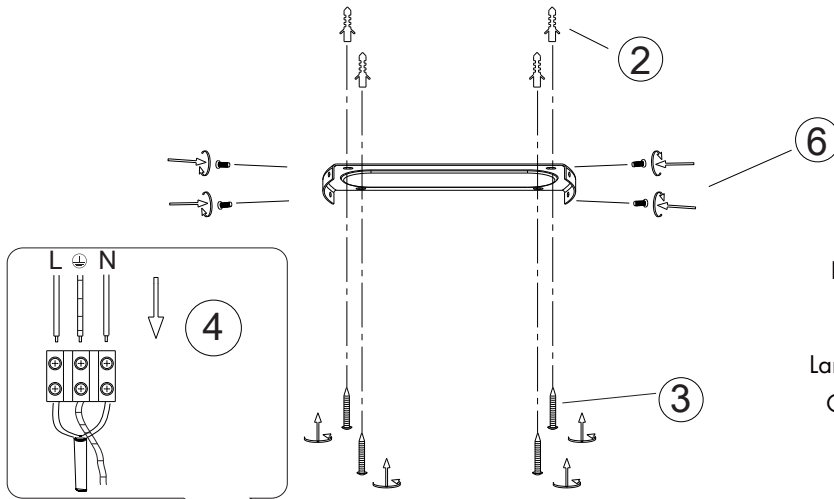

INSTRUCTION MANUAL

unchangeable LED
Max.40W
3000-6500k
RA>80
30000H

220-240V~
50HZ

IP20

Climo Square CL Black 102125

This item contains
unchangeable LED

1300	LM
40	W
3000-6500	K
>80	CRI
30000	H
15000	ON/OFF