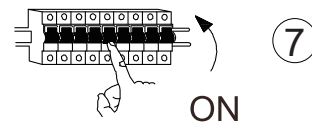

INSTRUCTION MANUAL

unchangeable LED
Max.40W
3000-6500k
RA>80
30000H

220-240V~
50HZ

IP20

Climo Square CL Black 102125

This item contains
unchangeable LED

1300	LM
40	W
3000-6500	K
>80	CRI
30000	H
15000	ON/OFF