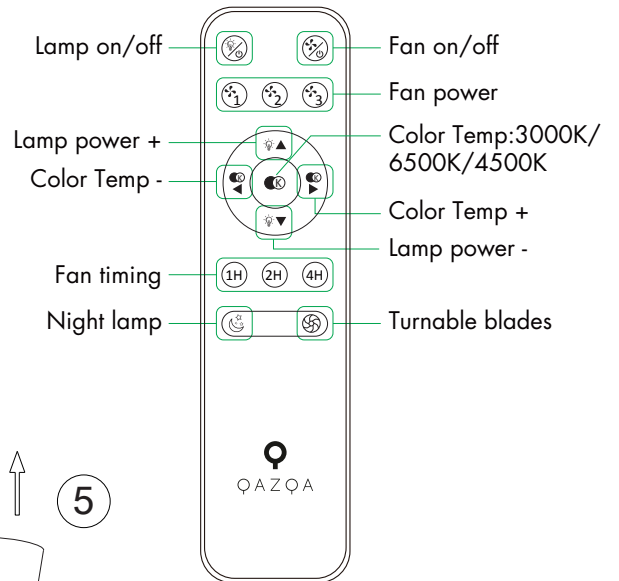

INSTRUCTION MANUAL

unchangeable LED
Max.40W
3000-6500k
RA>80
30000H

220-240V~
50HZ

IP20

Climo Square CL Black 102125

This item contains
unchangeable LED

1300	LM
40	W
3000-6500	K
>80	CRI
30000	H
15000	ON/OFF