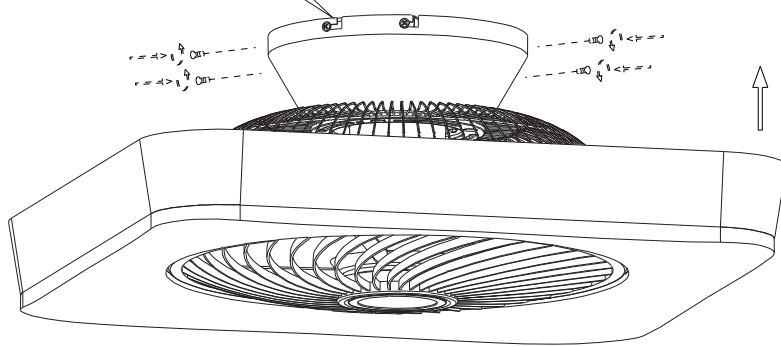

INSTRUCTION MANUAL

unchangeable LED
Max.40W
3000-6500k
RA>80
30000H

220-240V~
50HZ

IP20

Climo Square CL Black 102125

This item contains
unchangeable LED

1300	LM
40	W
3000-6500	K
>80	CRI
30000	H
15000	ON/OFF