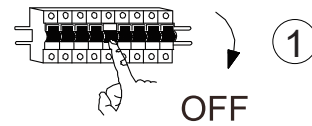

INSTRUCTION MANUAL

unchangeable LED
Max.40W
3000-6500k
RA>80
30000H

220-240V~
50HZ

IP20

Climo Square CL Black 102125

This item contains
unchangeable LED

1300	LM
40	W
3000-6500	K
>80	CRI
30000	H
15000	ON/OFF