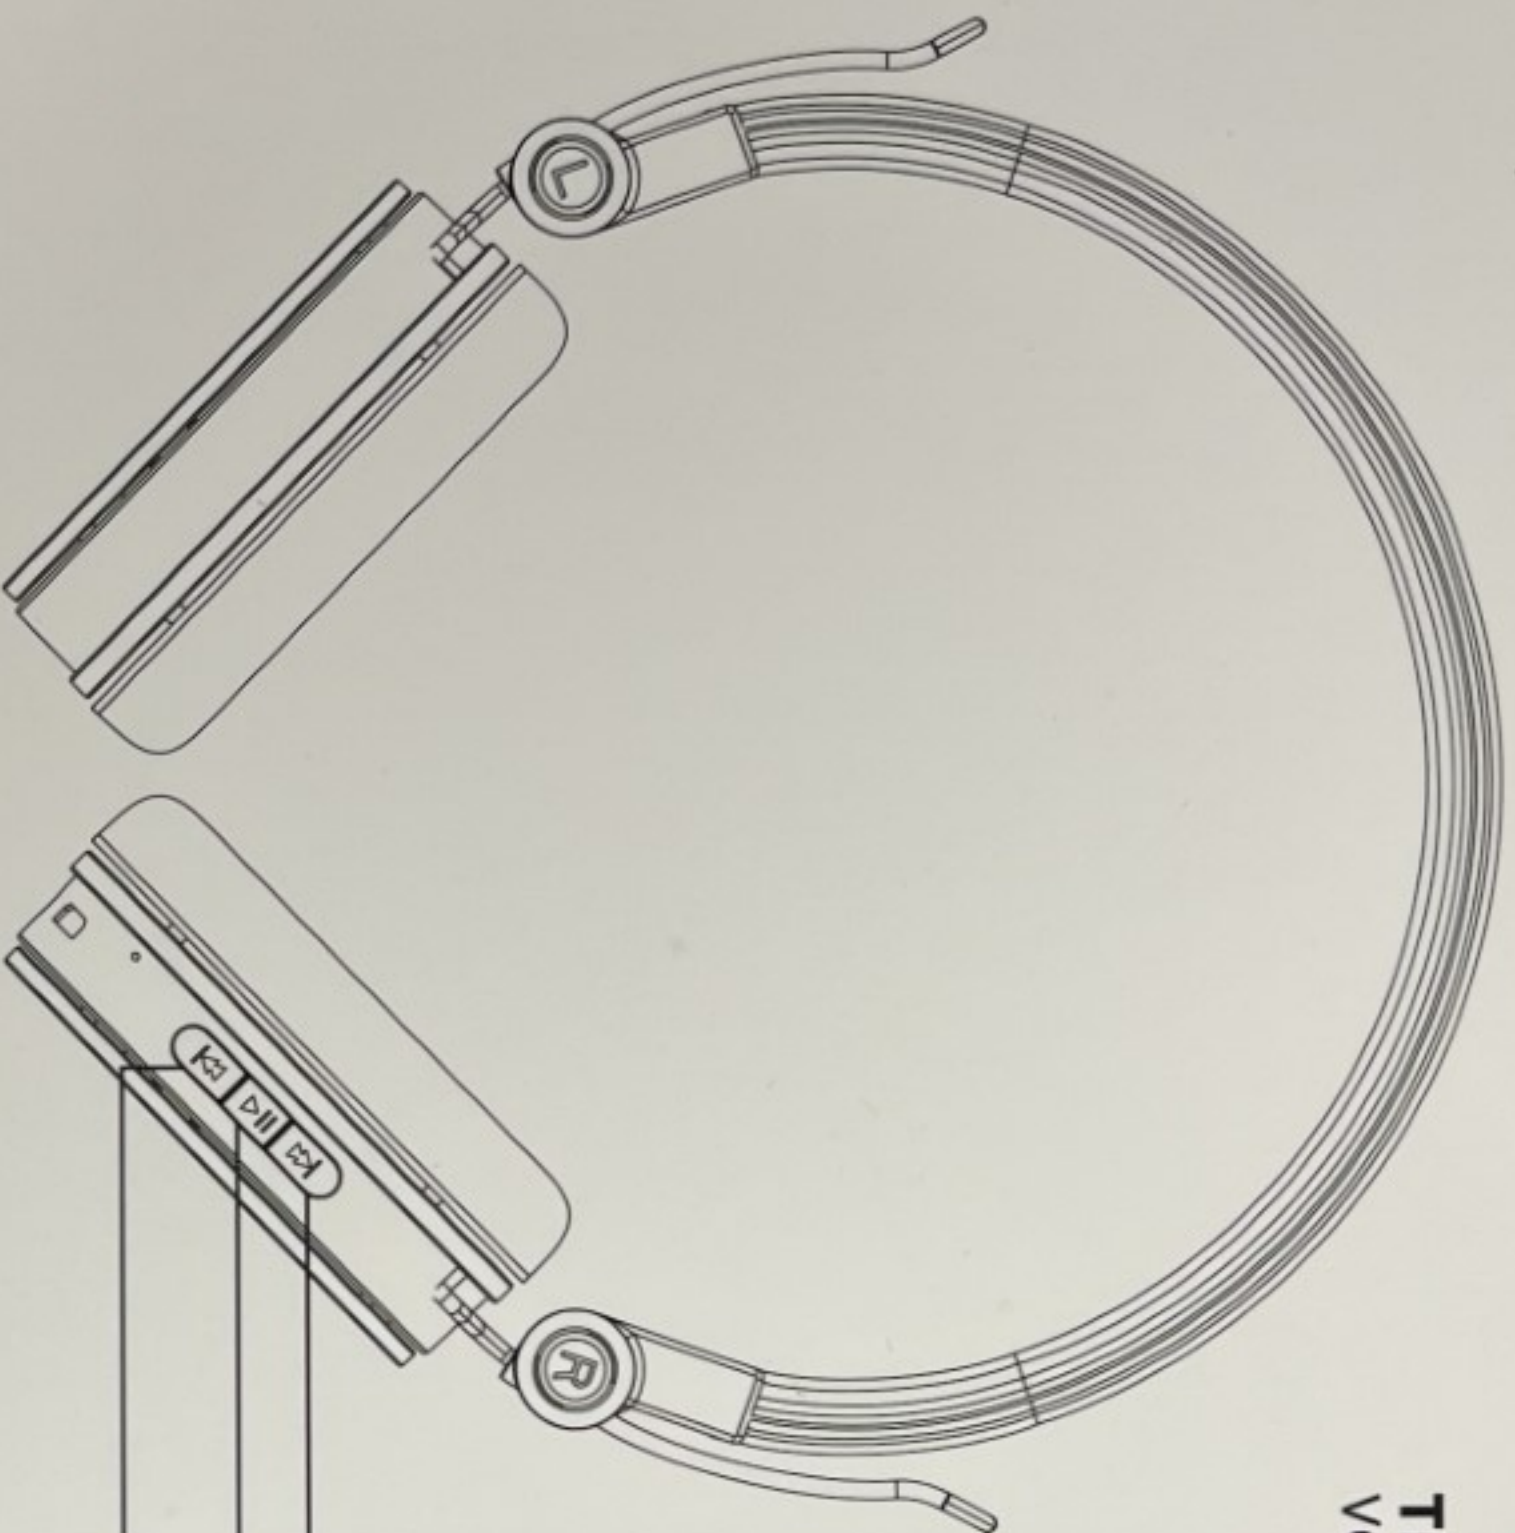

WIRELESS HEADPHONES

STUDIO QUALITY SOUND

THE MUSIC NEVER STOPS
VOLUME / TRACK / CALLS CONTROL

Specification :
Bluetooth Version: V5.3
Frequency Range: 20hz-20Khz
Driver Unit: 40 mm
Sensitivity: 112±3 dB
Impedance: 32 ohm±15%
Input: DC 5V / 500mA
Playback time: 32 hours
Battery Capacity: 3.7V / 300 mAh
Charging time: 2 hours
Transmit distance: 10 meter