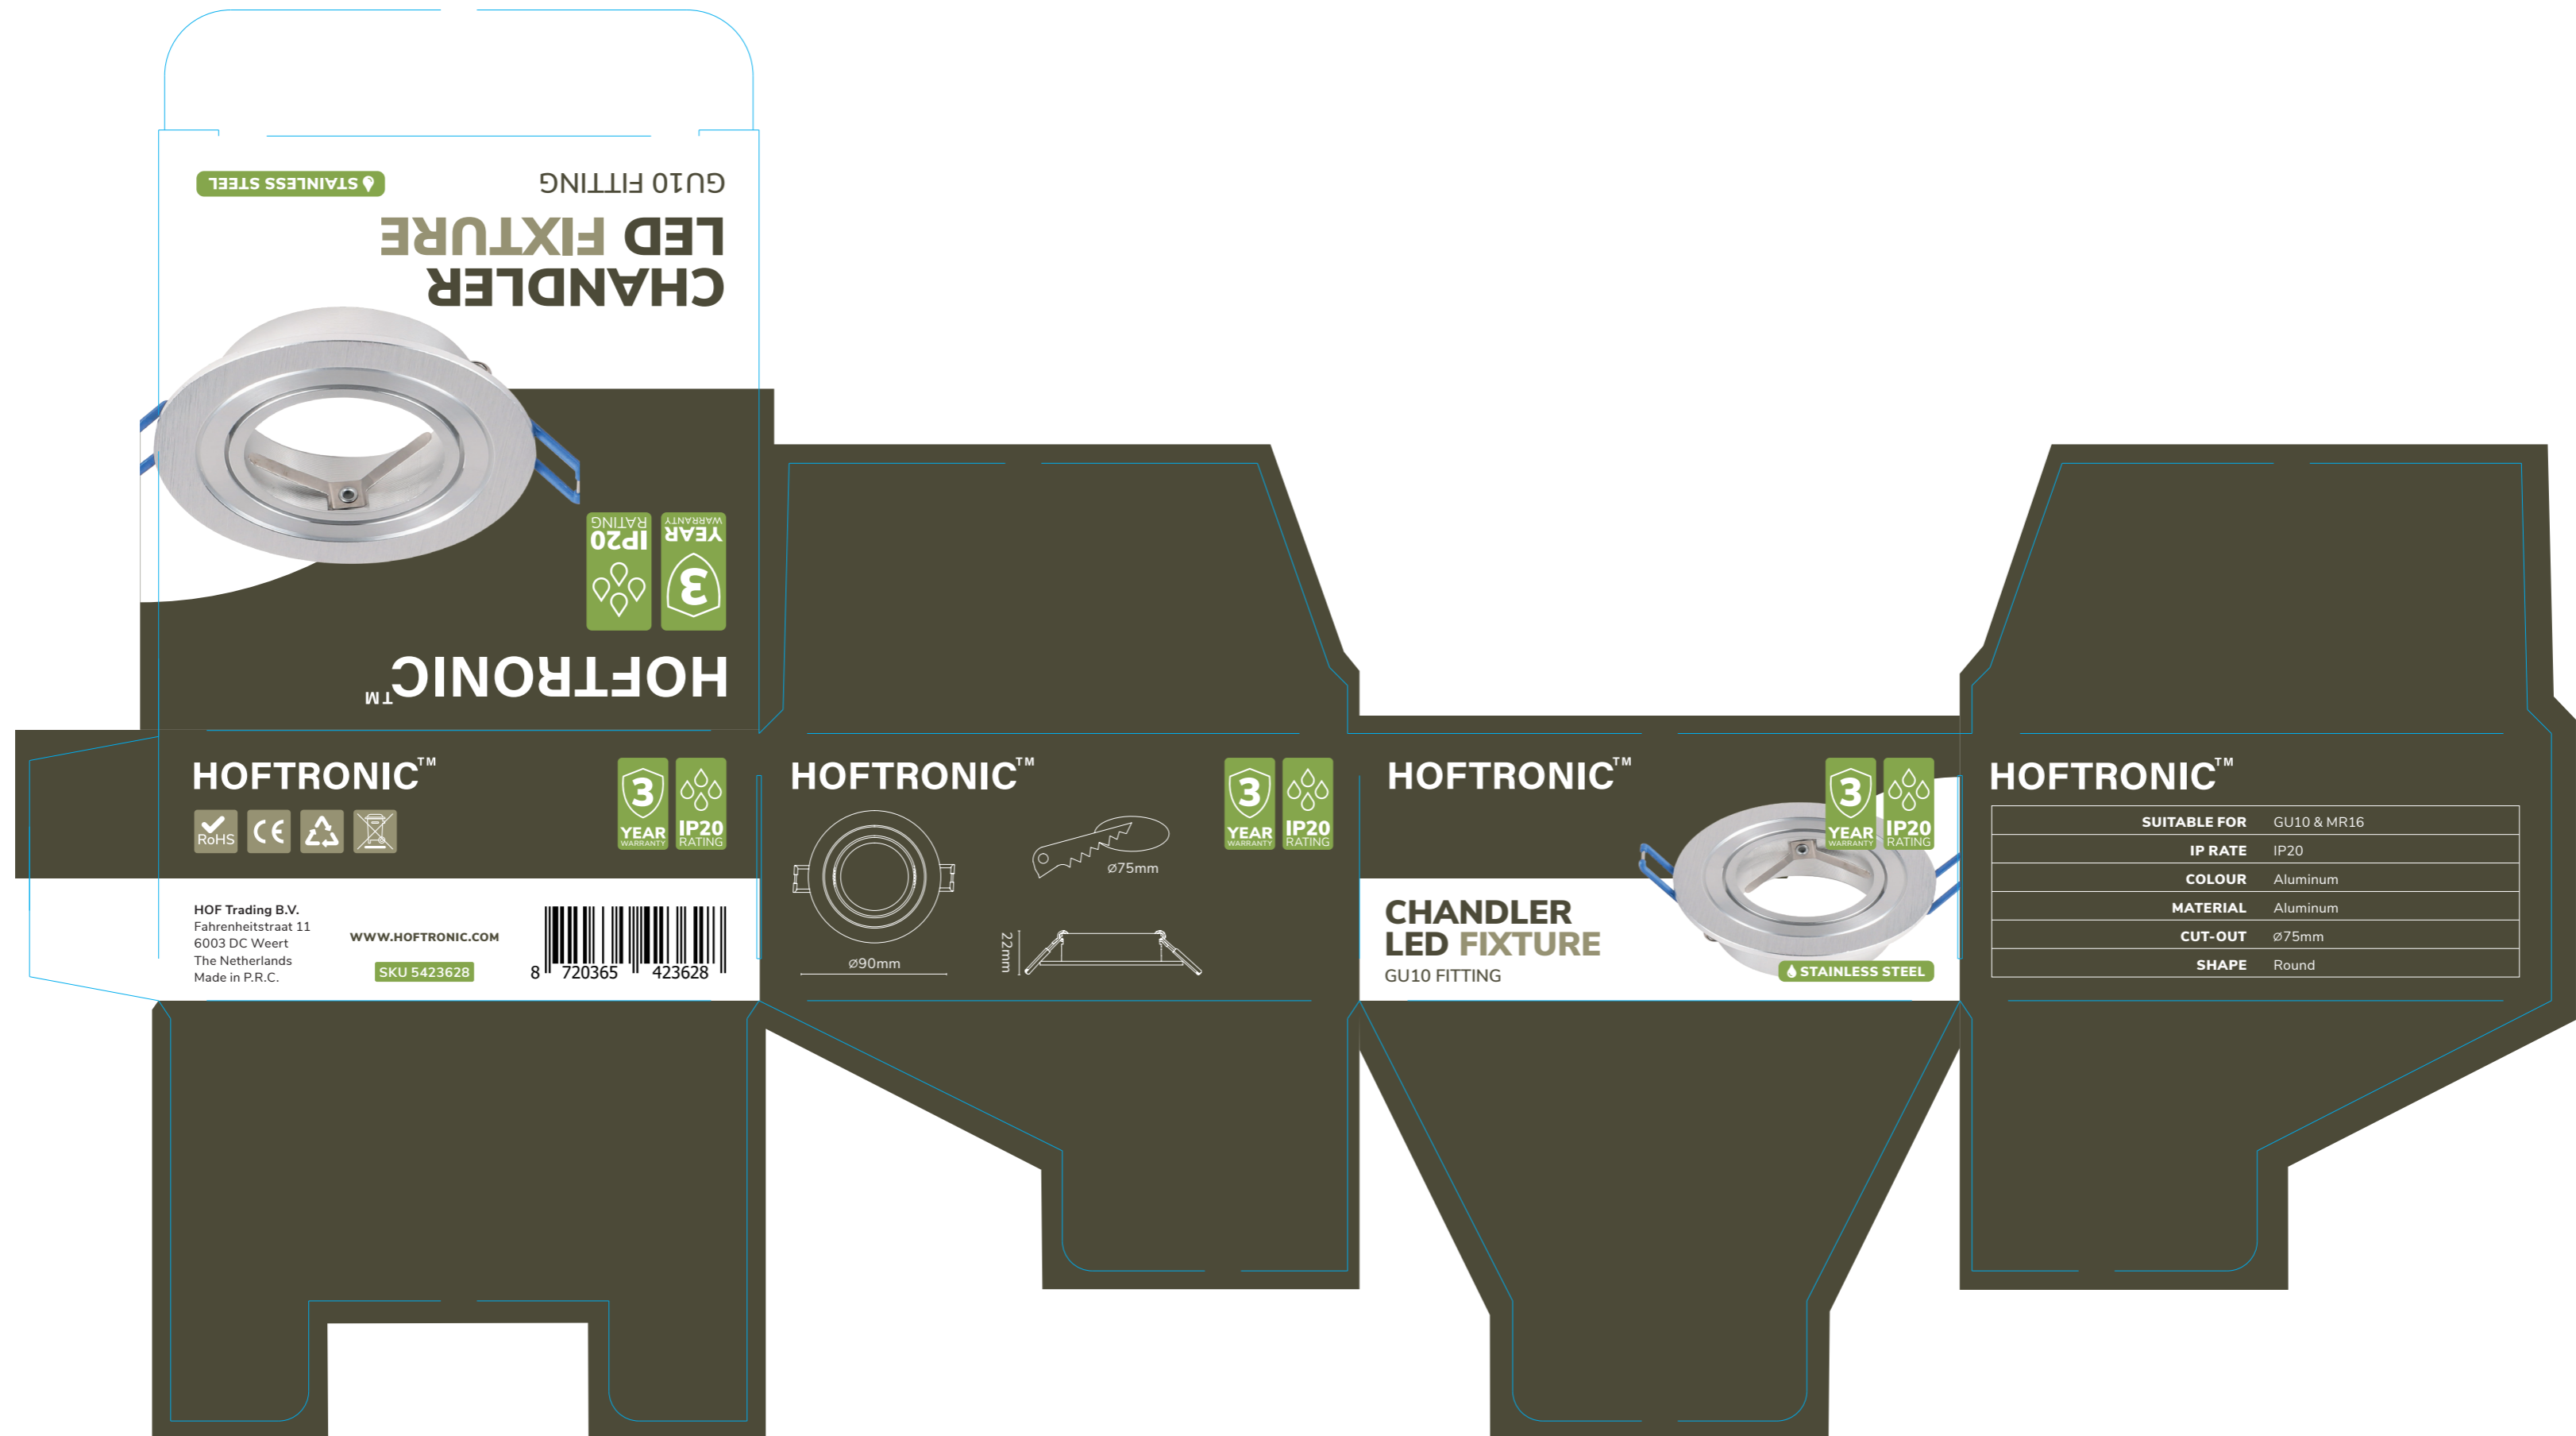

# CS48R, CS05\_10x10x4.5cm

STAINLESS STEEL

GU10 FITTING

**CHANDLER  
LED FIXTURE**

**3**  
YEAR  
WARRANTY

**IP20**  
RATING

**HOFTRONIC™**

**HOFTRONIC™**

**3**  
YEAR  
WARRANTY

**IP20**  
RATING

HOF Trading B.V.  
Fahrenheitstraat 11  
6003 DC Weert  
The Netherlands  
Made in P.R.C.

WWW.HOFTRONIC.COM

**HOFTRONIC™**

**3**  
YEAR  
WARRANTY

**IP20**  
RATING

**HOFTRONIC™**

**CHANDLER  
LED FIXTURE**  
GU10 FITTING

STAINLESS STEEL

**HOFTRONIC™**

SUITABLE FOR	GU10 & MR16
IP RATE	IP20
COLOUR	Aluminum
MATERIAL	Aluminum
CUT-OUT	ø75mm
SHAPE	Round