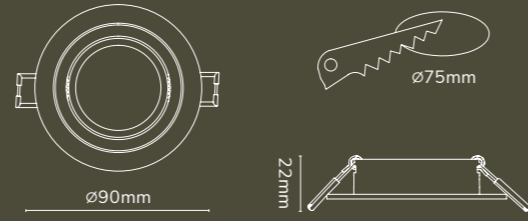

3
YEAR
WARRANTY

IP20
RATING

HOFTRONIC™

**CHANDLER
LED FIXTURE**
GU10 FITTING