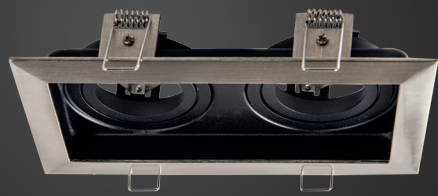

5423604

115x50x195

**HOFTRONIC™**  
**DURHAM LED FIXTURE DOUBLE**  
2X GU10 FITTING

**HOFTRONIC™**

**MATERIAL**  
Aluminum

**IP RATING**  
IP20

**DIMMABLE**  
With dimmable GU10

**FITTING**  
GU10

**TILTABLE**  
Yes

- EN Durham LED Fixture Double
- NL Durham LED-armatuur dubbel
- DE Durham LED-Armatur doppel
- FR Luminaire à LED Durham double
- ES Lámpara LED Durham doble
- PT Durham Luminária LED Duplo
- IT Apparecchio LED Durham doppio
- PL Oprawa LED Durham podwójna
- SV Durham LED-armatur Dubbel
- DA Durham LED-armatur Dobbelt
- NN Durham LED-armatur dobbel
- FI Durham LED-valaisin Double

**HOFTRONIC™**  
**DURHAM LED FIXTURE DOUBLE**

**HOFTRONIC™**

STAINLESS  
STEEL

IP20  
Rating

2 Year  
Warranty

**HOFTRONIC™**  
**DURHAM LED FIXTURE DOUBLE**

**DURHAM LED  
FIXTURE DOUBLE**

2X GU10 FITTING