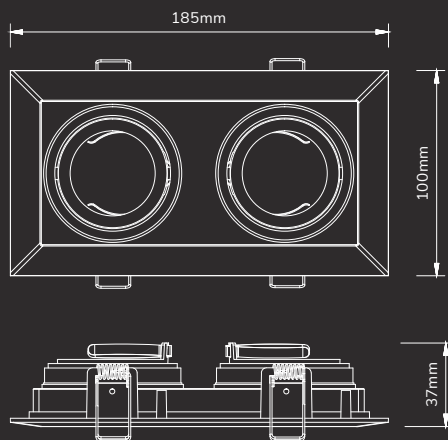

5423604

115x50x195

**HOFTRONIC™**  
**DURHAM LED FIXTURE DOUBLE**  
2X GU10 FITTING

**HOFTRONIC™**

**MATERIAL**  
Aluminum

**IP RATING**  
IP20

**DIMMABLE**  
With dimmable GU10

**FITTING**  
GU10

**HOFTRONIC™**  
**DURHAM LED FIXTURE DOUBLE**

**HOFTRONIC™**

STAINLESS  
STEEL

IP20  
Rating

2 Year  
Warranty

**HOFTRONIC™**  
**DURHAM LED FIXTURE DOUBLE**

**DURHAM LED  
FIXTURE DOUBLE**

2X GU10 FITTING