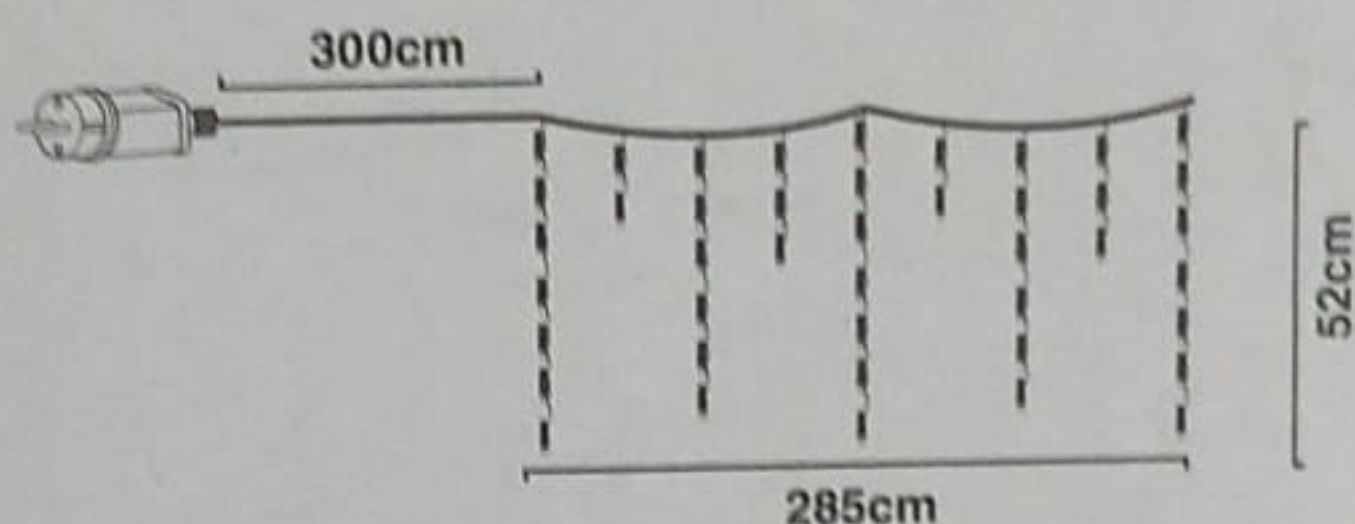

CLEARWIRE

Made in China 015116