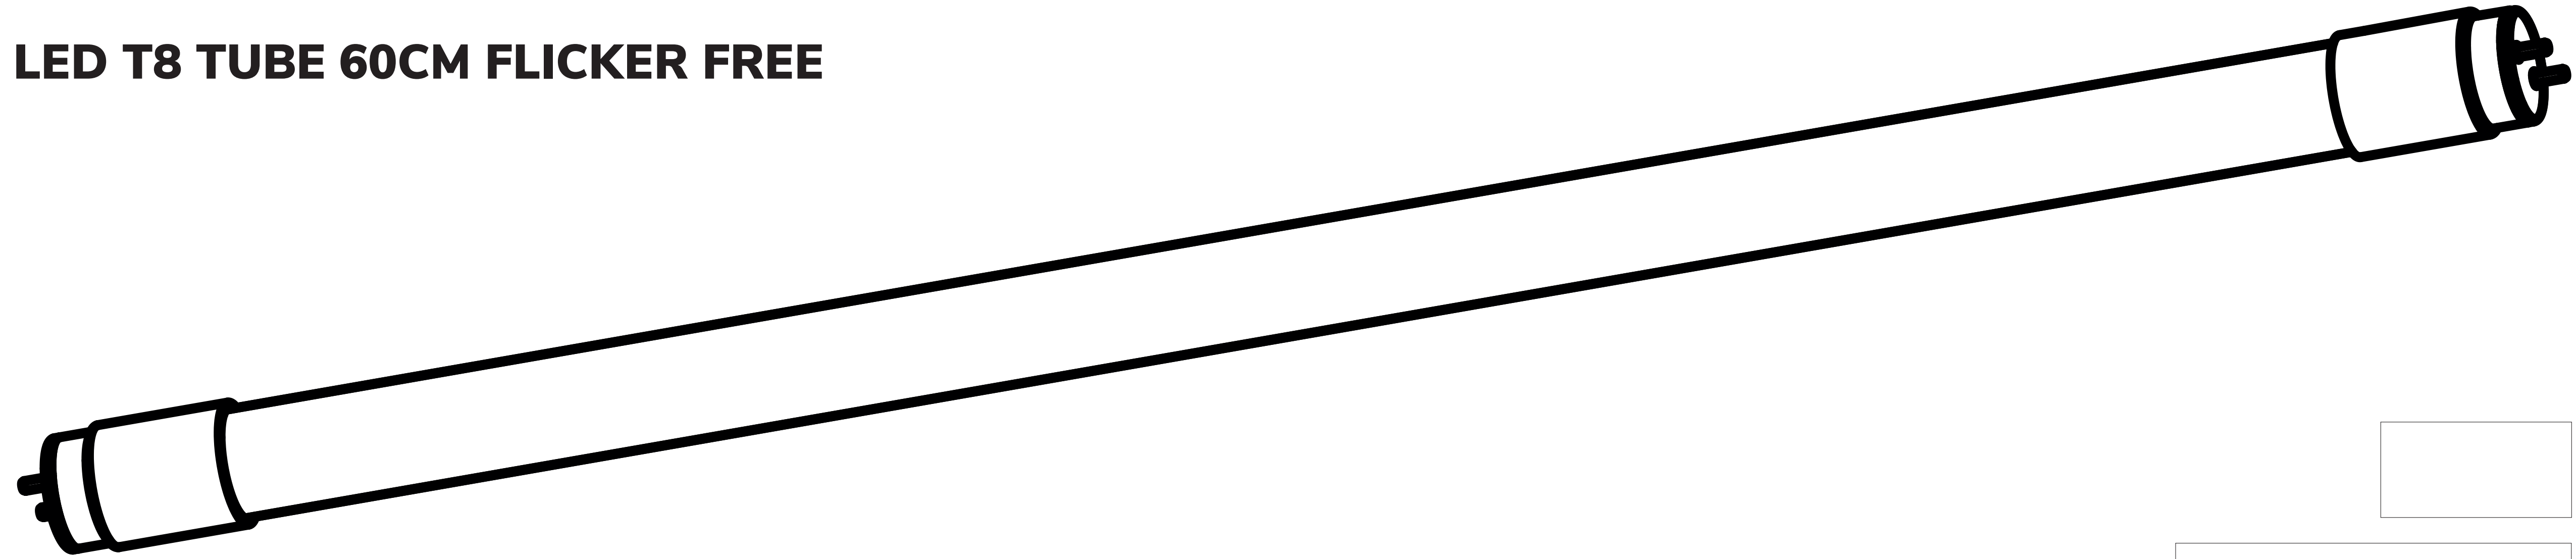

HOFTRONIC™

LED T8 TUBE 60CM FLICKER FREE

QUANTITY **25 pcs**

HANDLE WITH CARE

HOF Trading B.V.
Fahrenheitstraat 11
6003 DC, Weert
The Netherlands

Made in China

NET WEIGHT: 6.6 KG
GROSS WEIGHT: 7.6 KG
MEASUREMENTS: 68.5x19.5x20CM