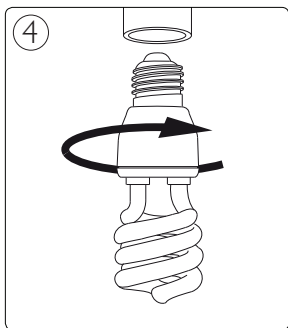

# PHILIPS

Incl.

3b

Philips Lighting Contact Centre  
Int. Business Reply Service  
I.B.R.S. / C.C.R.I. Numéro 10461  
5600 VB Eindhoven  
Pays-Bas / The Netherlands

[www.philips.com/homelighting](http://www.philips.com/homelighting)  
 +800 7445 4775