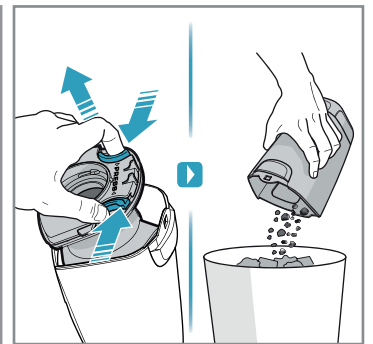

4h

100%

- FULLY CHARGED
- 75-100%
- 50-75%
- 25-50%
- RECHARGING NEEDED

Min Mode ~ 45 min

Max Mode ~ 16 min

PUSH

Max → [Pause] → Min

Car Kit
AKIT 360+
PNC: 900 168 3375