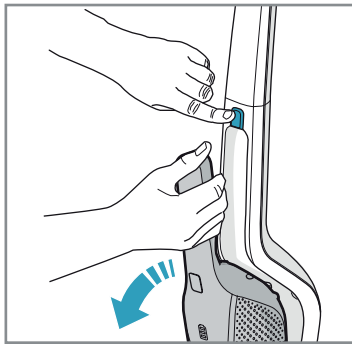

4h

100%

- FULLY CHARGED
- 75-100%
- 50-75%
- 25-50%
- RECHARGING NEEDED

Min Mode ~ 45 min

Max Mode ~ 16 min

PUSH

Max → [Pause] → Min

Car Kit
AKIT 360+
PNC: 900 168 3375