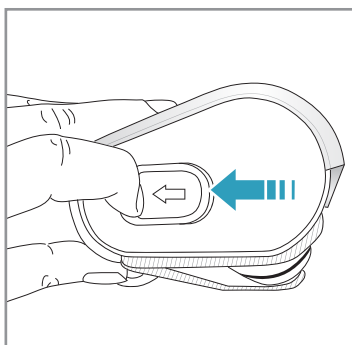

4h

100%

- FULLY CHARGED
- 75-100%
- 50-75%
- 25-50%
- RECHARGING NEEDED

Min Mode ~ 45 min

Max Mode ~ 16 min

PUSH

Max → [Pause] → Min

Car Kit
AKIT 360+
PNC: 900 168 3375