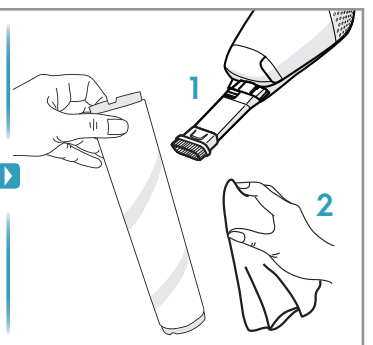

4h

100%

- FULLY CHARGED
- 75-100%
- 50-75%
- 25-50%
- RECHARGING NEEDED

Min Mode ~ 45 min

Max Mode ~ 16 min

PUSH

Max → [Pause] → Min

Car Kit
AKIT 360+
PNC: 900 168 3375