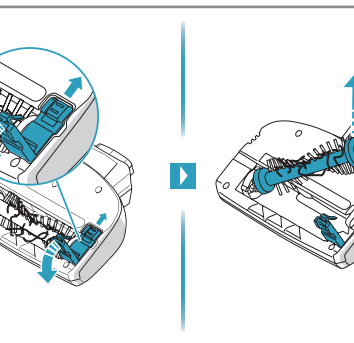

4h

100%

- FULLY CHARGED
- 75-100%
- 50-75%
- 25-50%
- RECHARGING NEEDED

Min Mode ~ 45 min

Max Mode ~ 16 min

PUSH

Max → [Pause] → Min

Car Kit
AKIT 360+
PNC: 900 168 3375