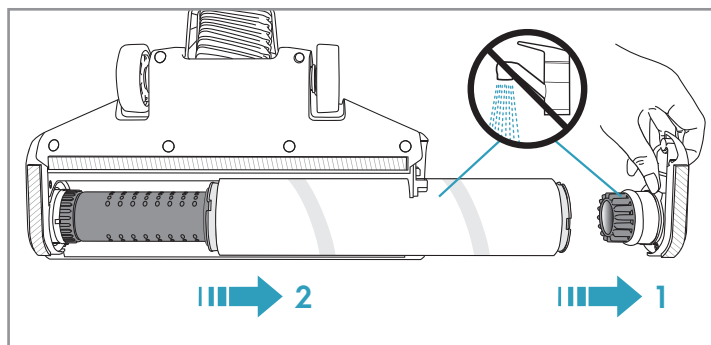

4h

100%

- FULLY CHARGED
- 75-100%
- 50-75%
- 25-50%
- RECHARGING NEEDED

Min Mode ~ 45 min

Max Mode ~ 16 min

PUSH

Max → [Pause] → Min

Car Kit
AKIT 360+
PNC: 900 168 3375