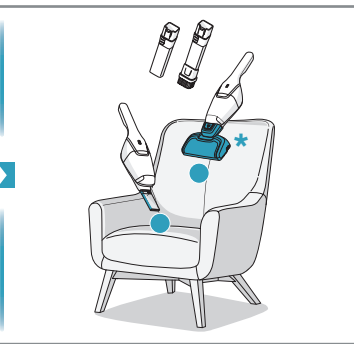

4h

100%

- FULLY CHARGED
- 75-100%
- 50-75%
- 25-50%
- RECHARGING NEEDED

Min Mode ~ 45 min

Max Mode ~ 16 min

PUSH

Max → [Pause] → Min

Car Kit
AKIT 360+
PNC: 900 168 3375