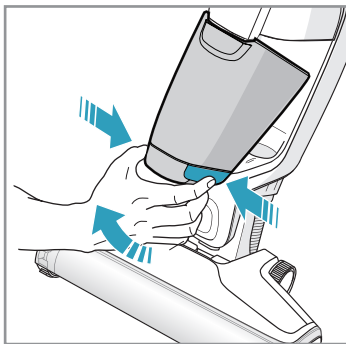

4h

100%

- FULLY CHARGED
- 75-100%
- 50-75%
- 25-50%
- RECHARGING NEEDED

Min Mode ~ 45 min

Max Mode ~ 16 min

PUSH

Max → [Pause] → Min

Car Kit
AKIT 360+
PNC: 900 168 3375