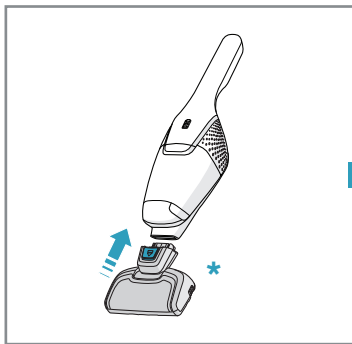

4h

100%

- FULLY CHARGED
- 75-100%
- 50-75%
- 25-50%
- RECHARGING NEEDED

Min Mode ~ 45 min

Max Mode ~ 16 min

PUSH

Max → [Pause] → Min

Car Kit
AKIT 360+
PNC: 900 168 3375