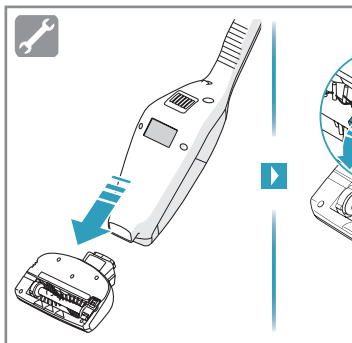

4h

100%

- FULLY CHARGED
- 75-100%
- 50-75%
- 25-50%
- RECHARGING NEEDED

Min Mode ~ 45 min

Max Mode ~ 16 min

PUSH

Max → [Pause] → Min

Car Kit
AKIT 360+
PNC: 900 168 3375