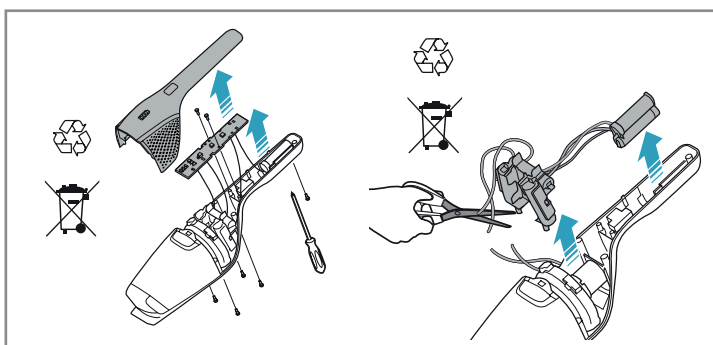

4h

100%

- FULLY CHARGED
- 75-100%
- 50-75%
- 25-50%
- RECHARGING NEEDED

Min Mode ~ 45 min

Max Mode ~ 16 min

PUSH

Max → [Pause] → Min

Car Kit
AKIT 360+
PNC: 900 168 3375