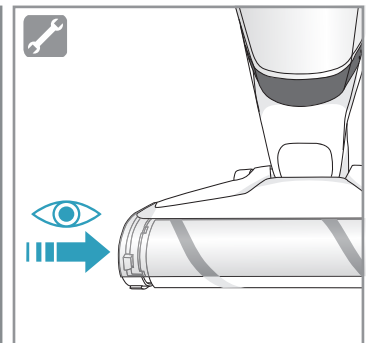

4h

100%

- FULLY CHARGED
- 75-100%
- 50-75%
- 25-50%
- RECHARGING NEEDED

Min Mode ~ 45 min

Max Mode ~ 16 min

PUSH

Max → [Pause] → Min

Car Kit
AKIT 360+
PNC: 900 168 3375