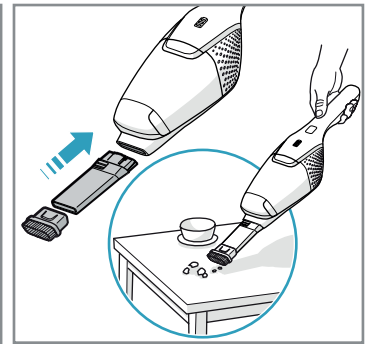

4h

100%

- FULLY CHARGED
- 75-100%
- 50-75%
- 25-50%
- RECHARGING NEEDED

Min Mode ~ 45 min

Max Mode ~ 16 min

PUSH

Max → [Pause] → Min

Car Kit
AKIT 360+
PNC: 900 168 3375