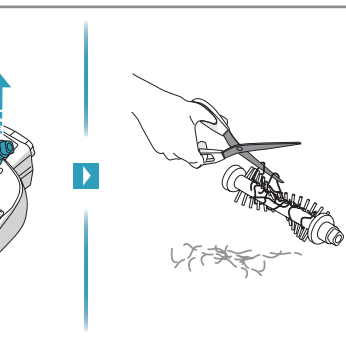

4h

100%

- FULLY CHARGED
- 75-100%
- 50-75%
- 25-50%
- RECHARGING NEEDED

Min Mode ~ 45 min

Max Mode ~ 16 min

PUSH

Max → [Pause] → Min

Car Kit
AKIT 360+
PNC: 900 168 3375