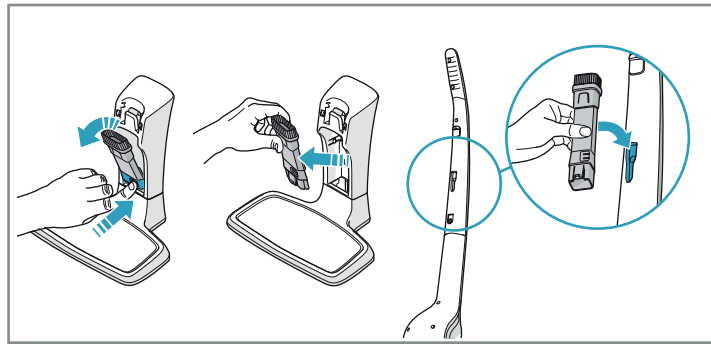

4h

100%

- FULLY CHARGED
- 75-100%
- 50-75%
- 25-50%
- RECHARGING NEEDED

Min Mode ~ 45 min

Max Mode ~ 16 min

PUSH

Max → [Pause] → Min

Car Kit
AKIT 360+
PNC: 900 168 3375