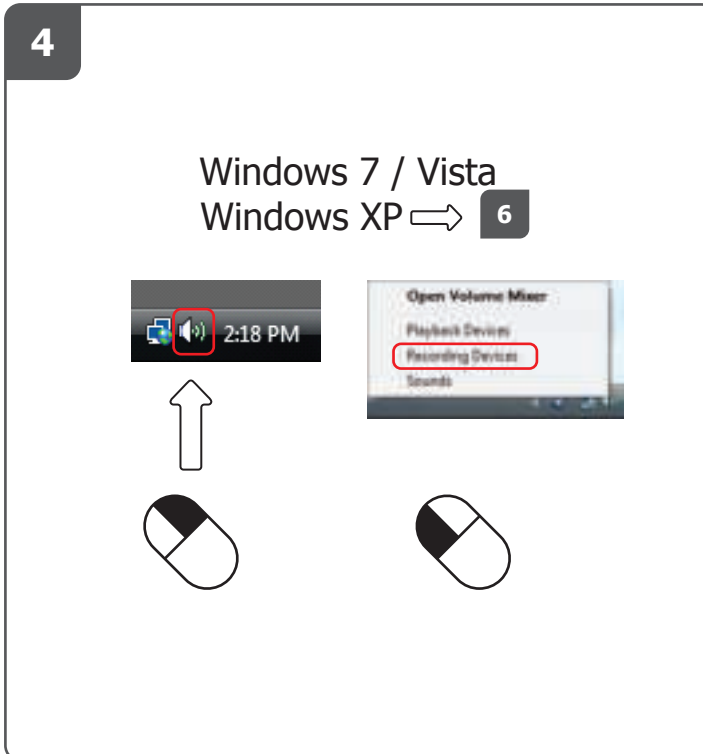

Quick Installation Guide

basic headset

11916

6

Windows XP

7

8

9