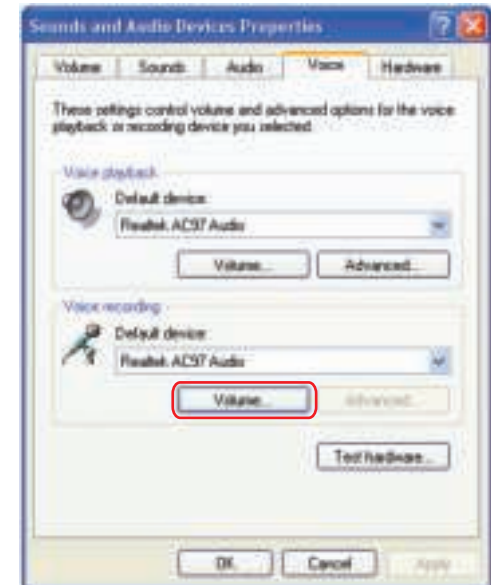

Quick Installation Guide

basic headset

11916

6

Windows XP

7

8

9