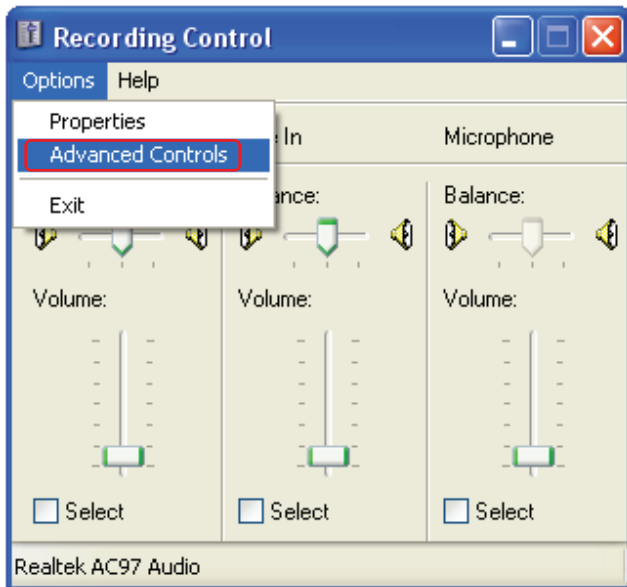

Quick Installation Guide

basic headset

11916

6

Windows XP

7

8

9