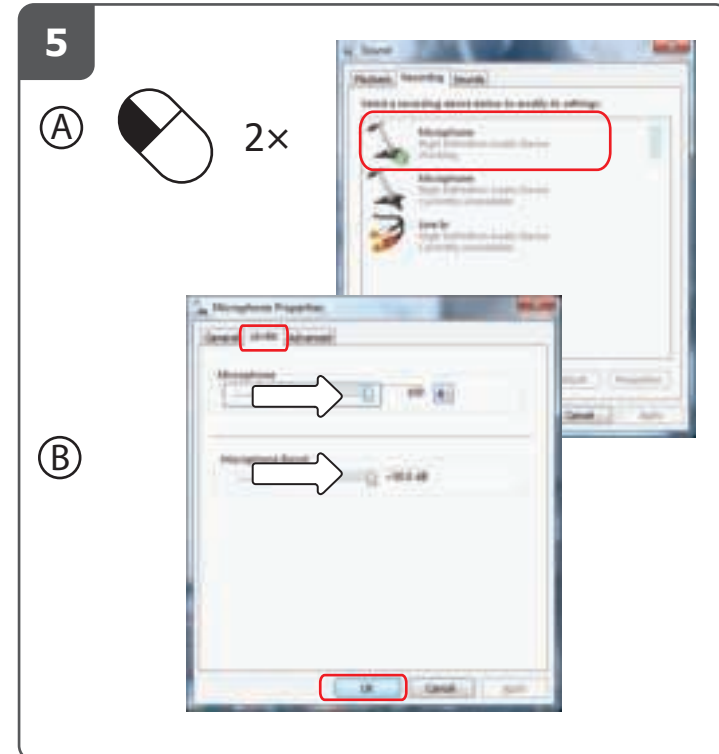

Quick Installation Guide

basic headset

11916

6

Windows XP

7

8

9