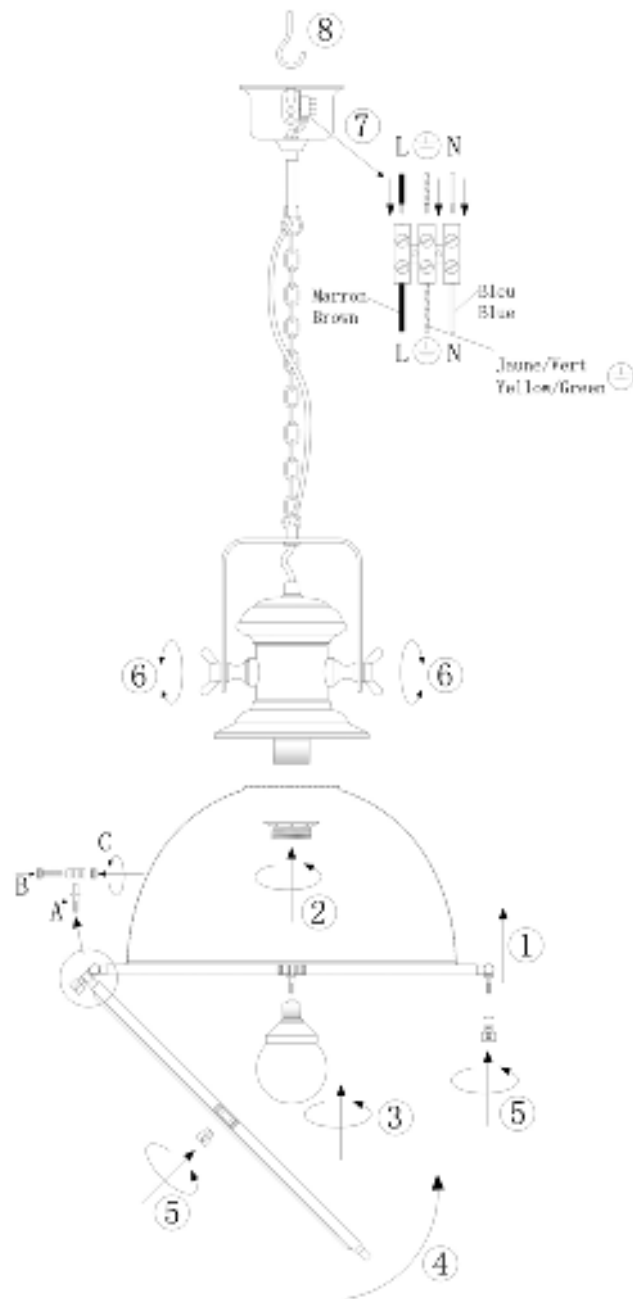

Line drawing of the item (with outline dimensions)

Item number: 31471/46/11

Installation drawing (the same as it in its instruction manual)

Technical details

materials used:	Steel/aluminum+glass	
color:	11	chrome
dimmmable and how is the fixture dimmmable:		
size:	Height:	170cm
	Length:	
	Width:	D40cm
	Net Weight:	3.0/ 4.3kgs
power requirements:	220-240V~50HZ	
bulb type and maximum Wattage:	E27	Max.60w
number of bulbs:	1XE27	
IP degree:	IP20	