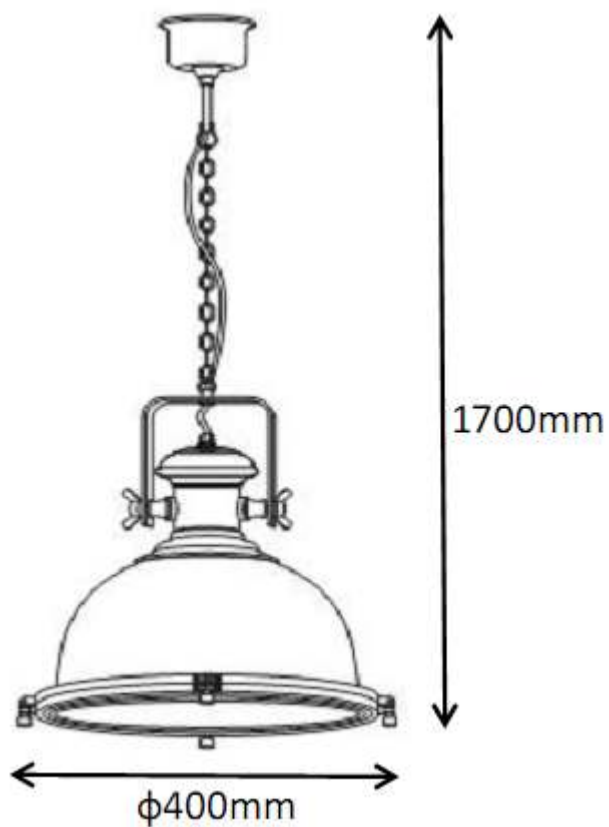

Line drawing of the item (with outline dimensions)

Item number: 31471/46/11

Installation drawing (the same as it in its instruction manual)

Technical details

materials used:	Steel/aluminum+glass	
color:	11	chrome
dimmmable and how is the fixture dimmmable:		
size:	Height:	170cm
	Length:	
	Width:	D40cm
	Net Weight:	3.0/ 4.3kgs
power requirements:	220-240V~50HZ	
bulb type and maximum Wattage:	E27	Max.60w
number of bulbs:	1XE27	
IP degree:	IP20	