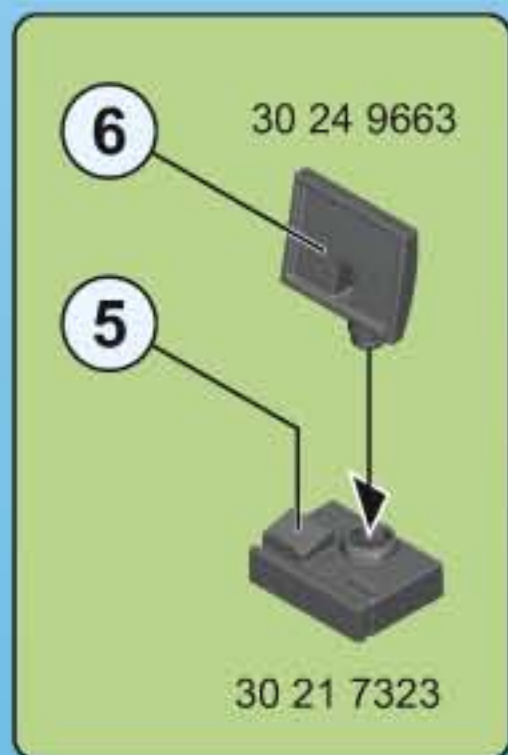

2x

30 05 7420

30 09 9952

30 09 9942

30 24 9829

30 09 4659

This block contains a list of LEGO parts for step 6. It includes two flower sprigs (30 05 7420), two yellow round studs (30 24 9829), two red round studs (30 09 4659), a brown flower box (30 09 9952), and a white flower box (30 09 9942). Arrows indicate the assembly sequence: the flower sprigs are placed into the brown box, which is then placed into the white box.