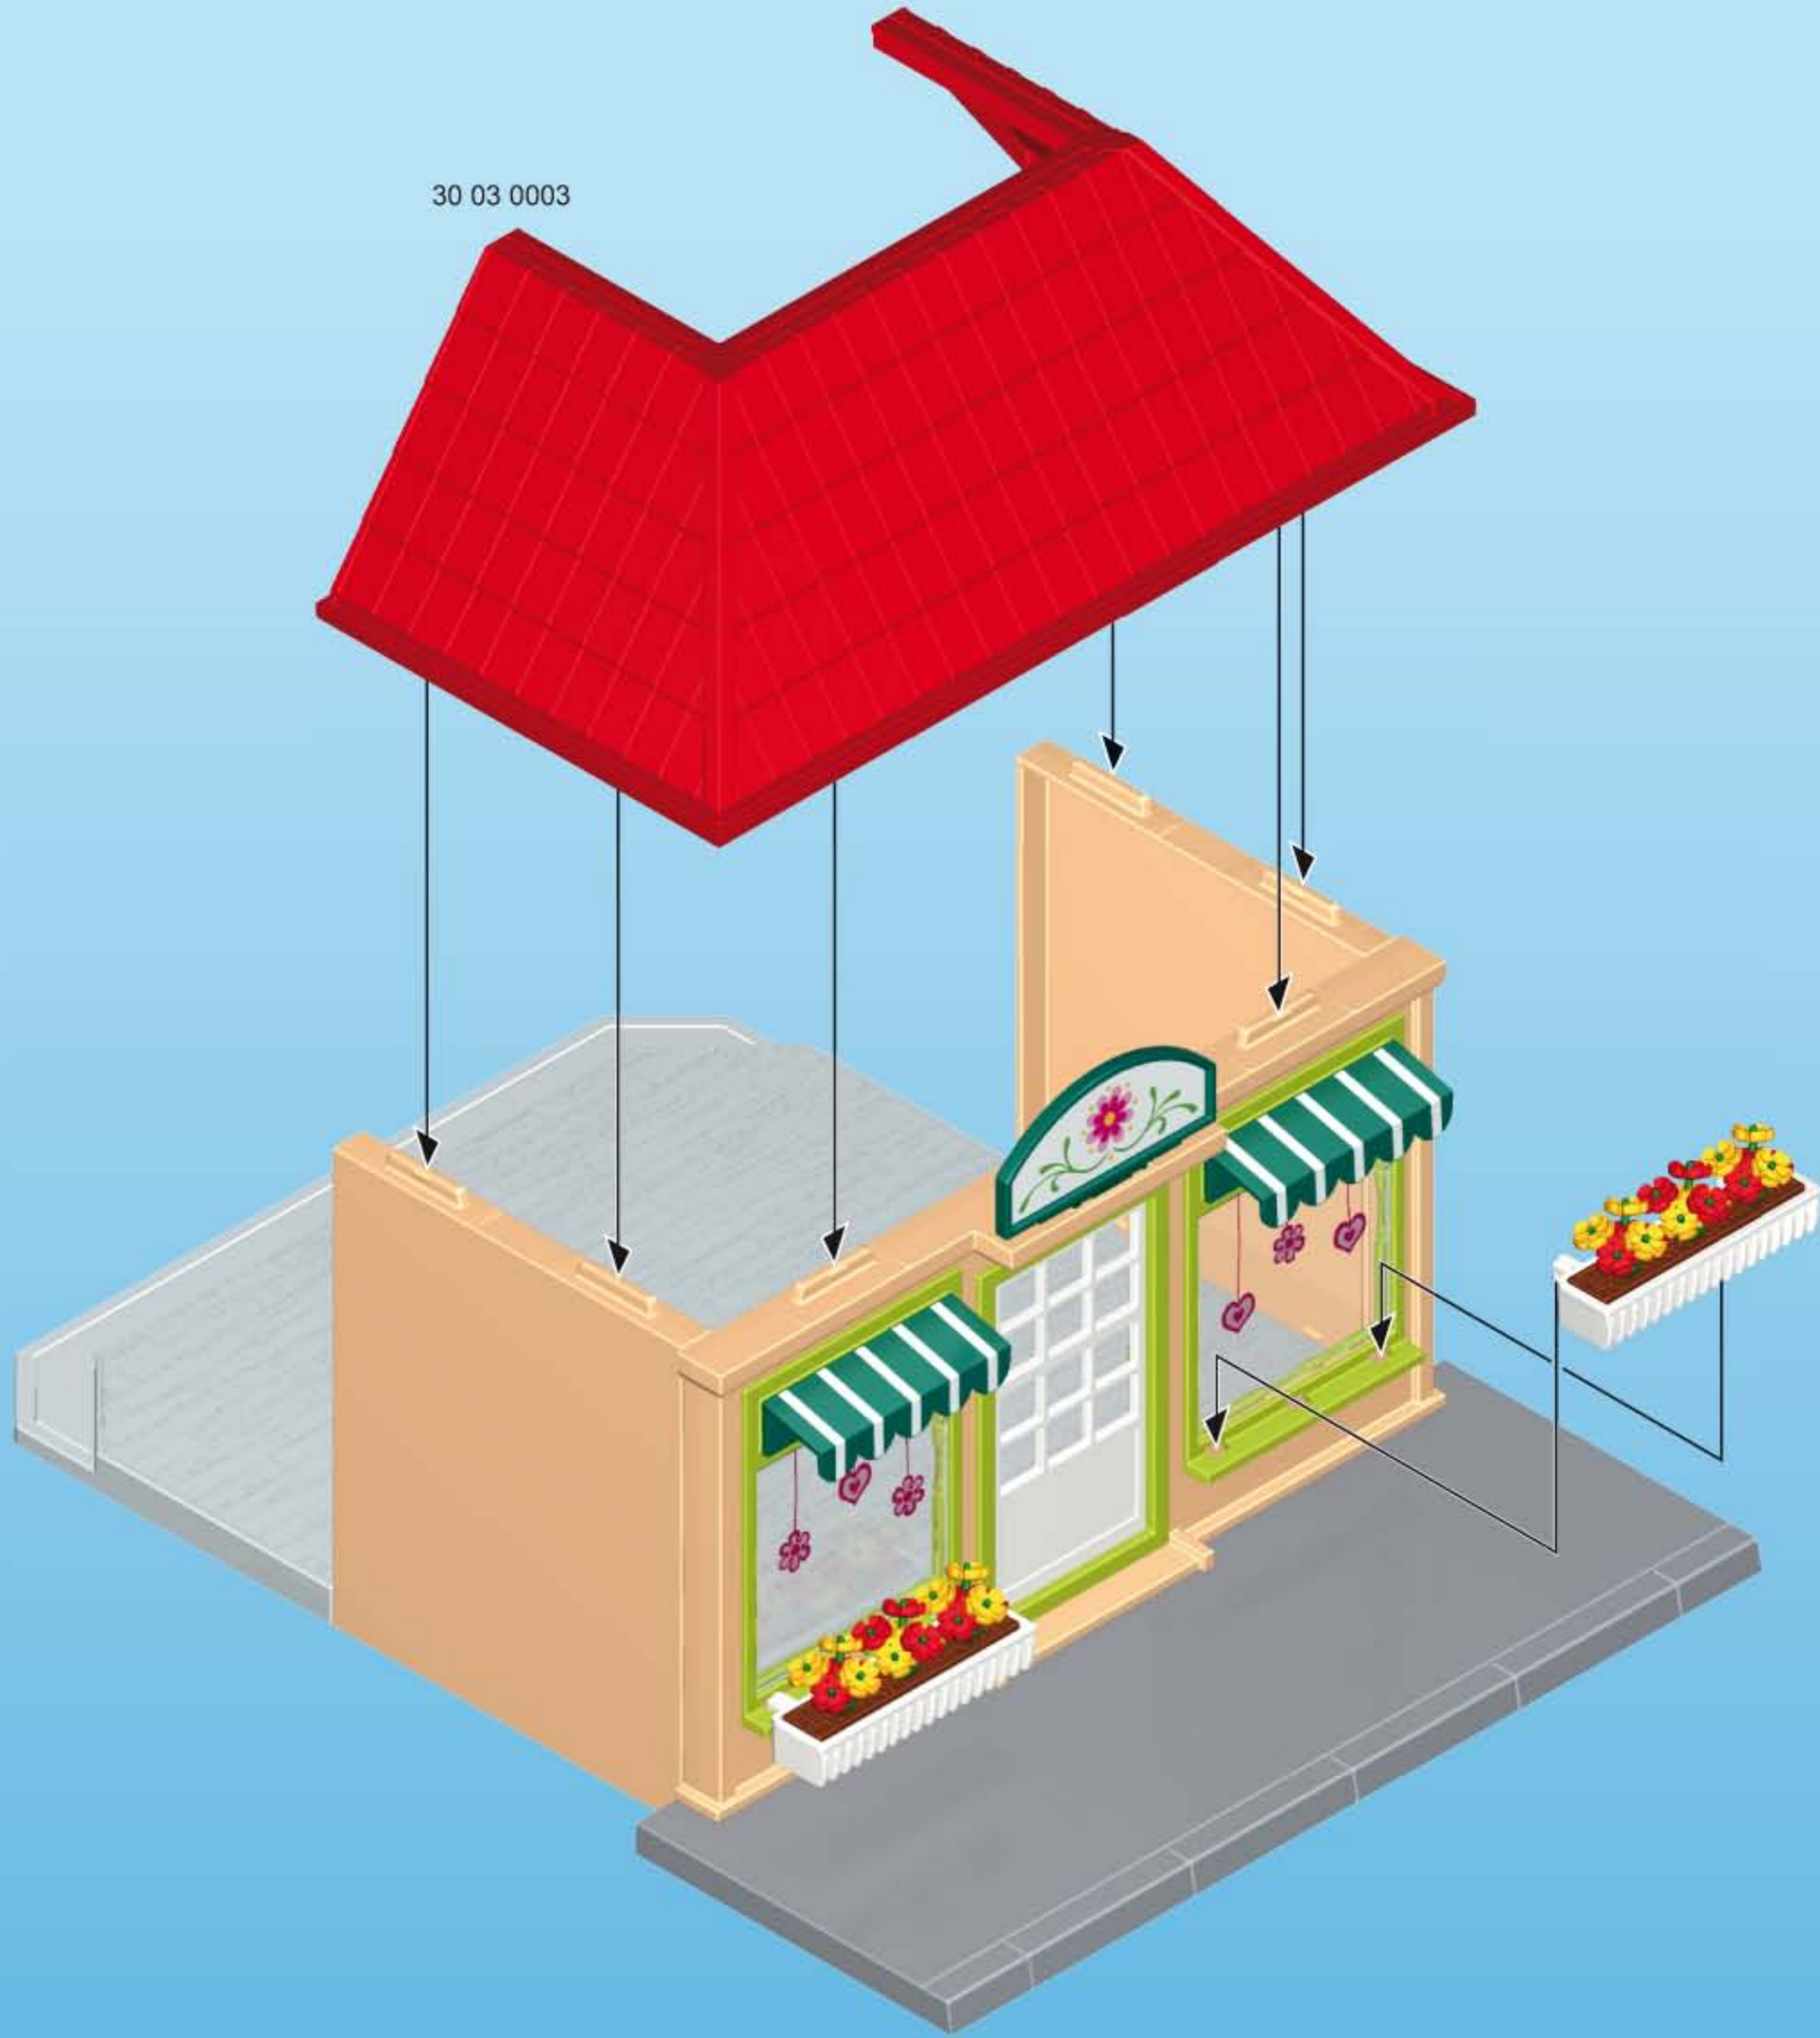

2x

30 05 7420

30 09 9952

30 09 9942

30 24 9829

30 09 4659

This block contains a list of LEGO parts for step 6. It includes two flower sprigs (30 05 7420), two yellow round studs (30 24 9829), two red round studs (30 09 4659), a brown flower box (30 09 9952), and a white flower box (30 09 9942). Arrows indicate the assembly sequence: the flower sprigs are placed into the brown box, which is then placed into the white box.