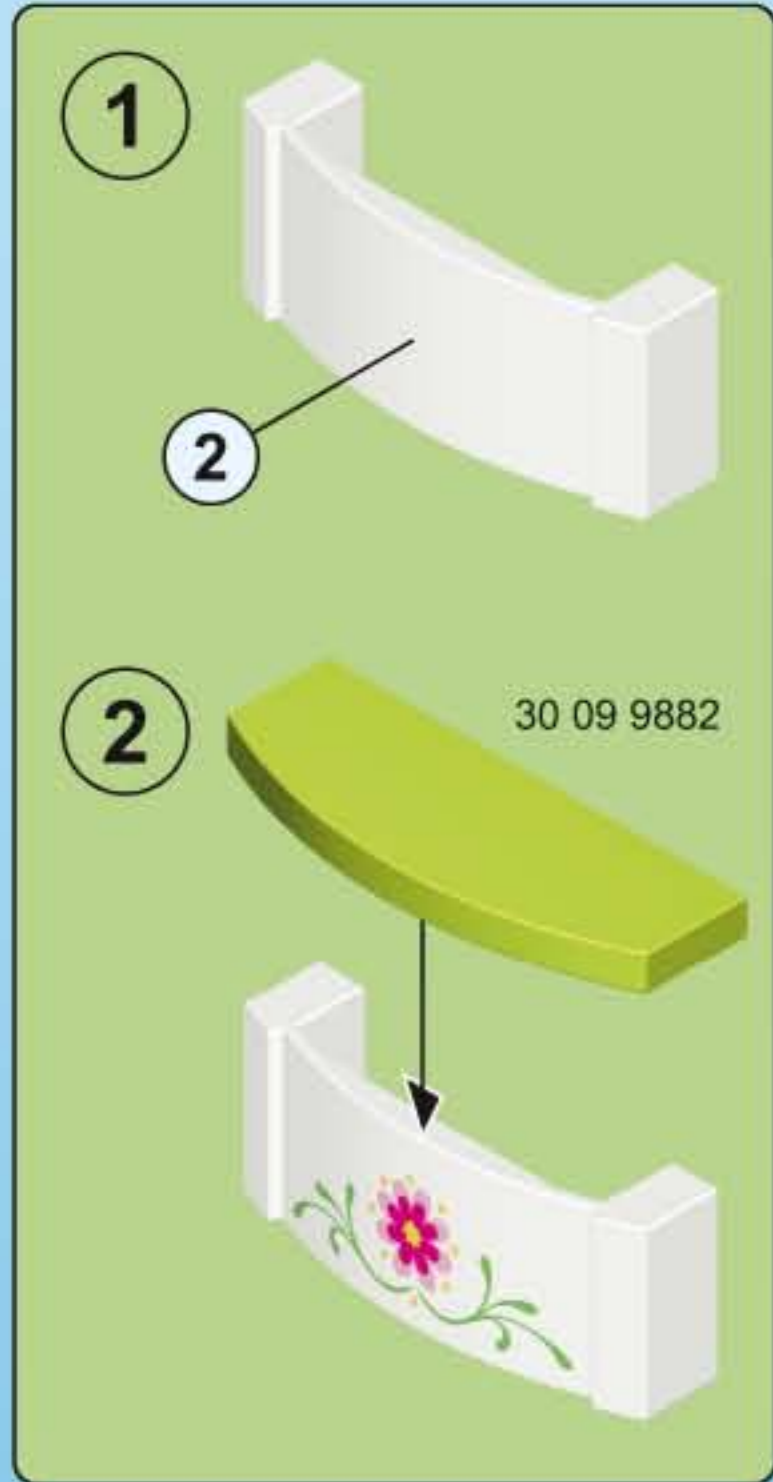

2x

30 05 7420

30 09 9952

30 09 9942

30 24 9829

30 09 4659

This block contains a list of LEGO parts for step 6. It includes two flower sprigs (30 05 7420), two yellow round studs (30 24 9829), two red round studs (30 09 4659), a brown flower box (30 09 9952), and a white flower box (30 09 9942). Arrows indicate the assembly sequence: the flower sprigs are placed into the brown box, which is then placed into the white box.