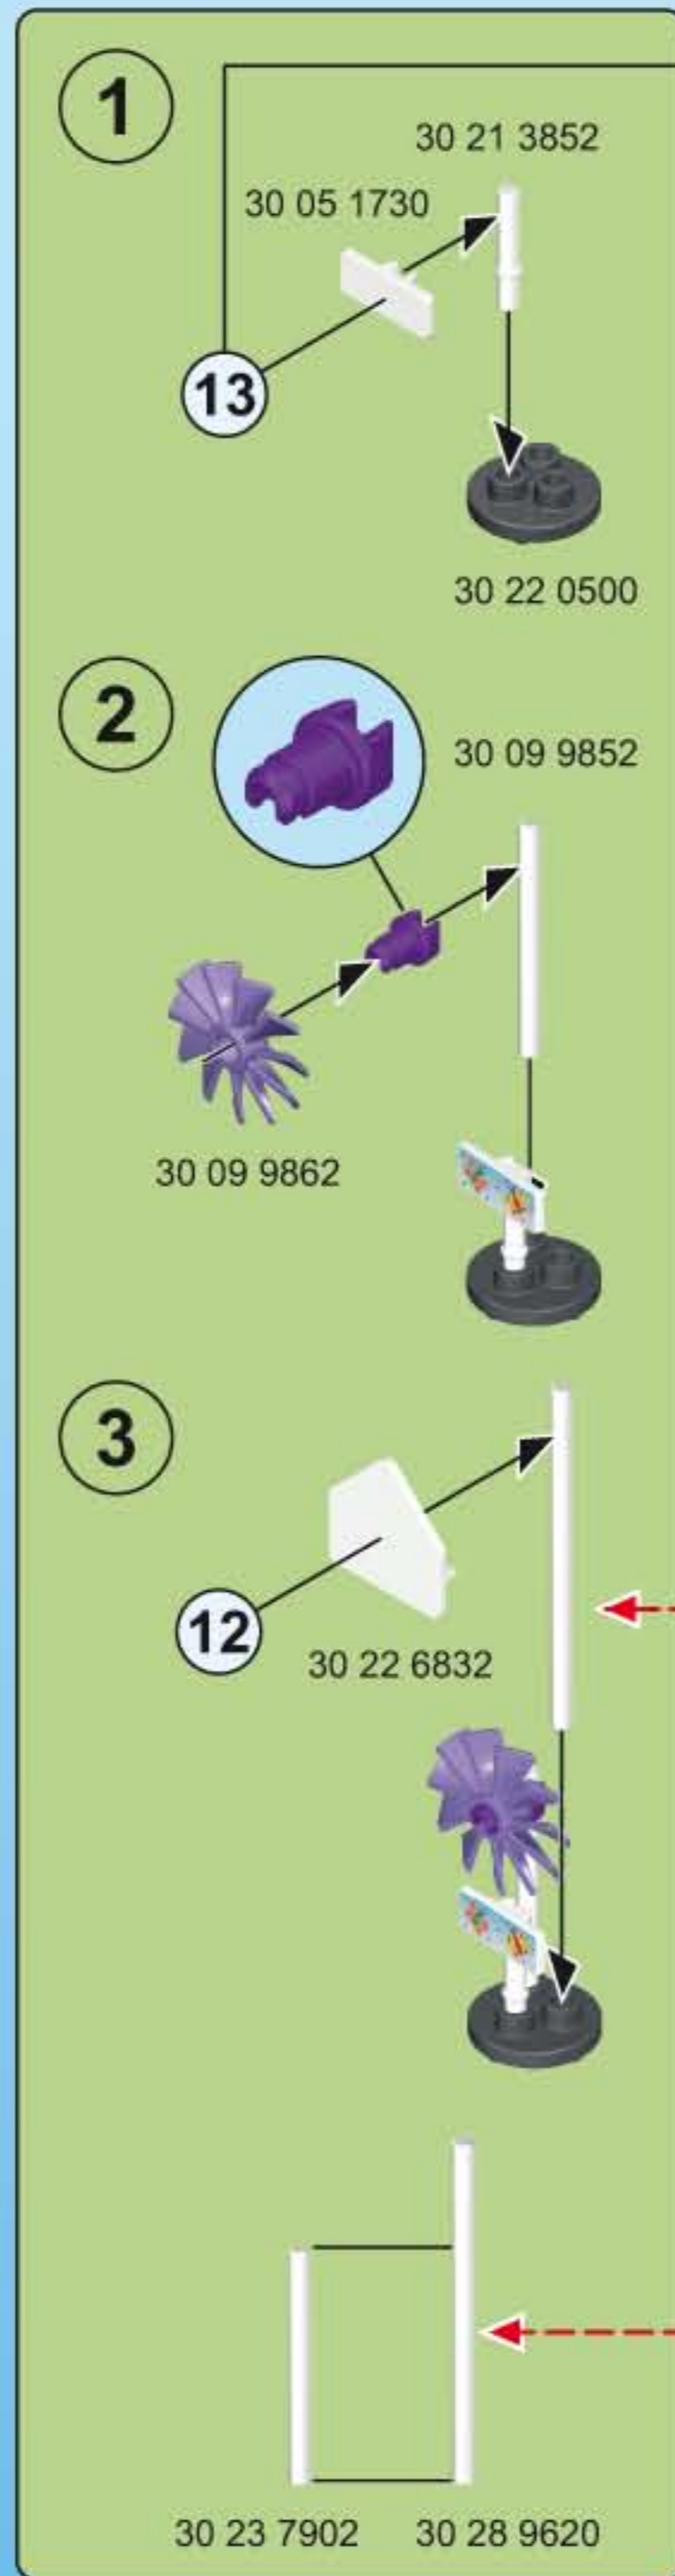

2x

30 05 7420

30 09 9952

30 09 9942

30 24 9829

30 09 4659

This block contains a list of LEGO parts for step 6. It includes two flower sprigs (30 05 7420), two yellow round studs (30 24 9829), two red round studs (30 09 4659), a brown flower box (30 09 9952), and a white flower box (30 09 9942). Arrows indicate the assembly sequence: the flower sprigs are placed into the brown box, which is then placed into the white box.

30 80 9365

1 30 09 9902

30 20 0980

30 09 6900

2

30 09 9892

1

30 22 0500

30 09 9842

30 03 2722

30 09 9772

30 05 7420

30 25 9072

30 24 3043

30 25 3090

30 03 3282

30 25 0750

1

30 21 3732

30 04 7812

30 63 4484

2

30 24 1862

30 03 6883