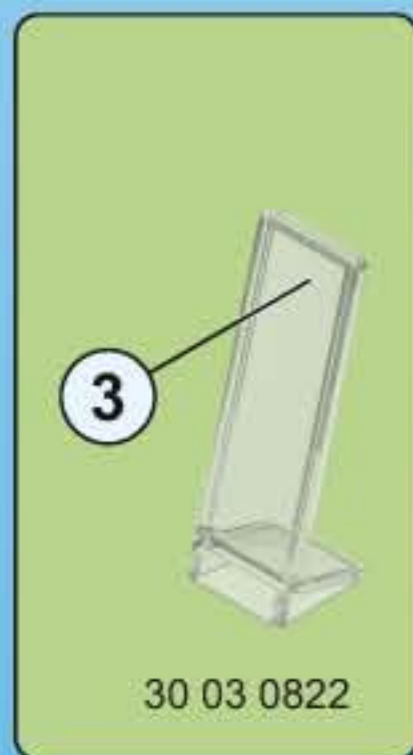

2x

30 05 7420

30 09 9952

30 09 9942

30 24 9829

30 09 4659

This block contains a list of LEGO parts for step 6. It includes two flower sprigs (30 05 7420), two yellow round studs (30 24 9829), two red round studs (30 09 4659), a brown flower box (30 09 9952), and a white flower box (30 09 9942). Arrows indicate the assembly sequence: the flower sprigs are placed into the brown box, which is then placed into the white box.