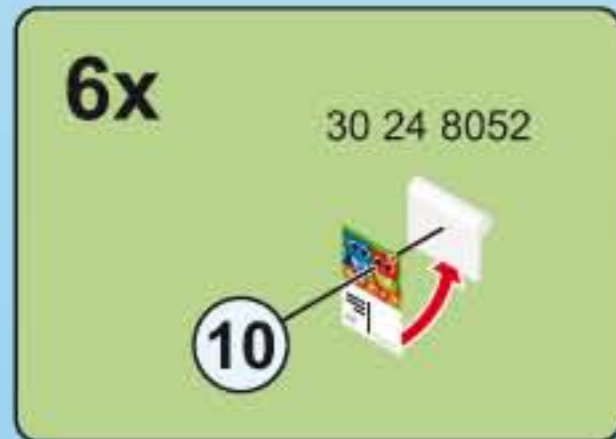

2x

30 05 7420

30 09 9952

30 09 9942

30 24 9829

30 09 4659

This block contains a list of LEGO parts for step 6. It includes two flower sprigs (30 05 7420), two yellow round studs (30 24 9829), two red round studs (30 09 4659), a brown flower box (30 09 9952), and a white flower box (30 09 9942). Arrows indicate the assembly sequence: the flower sprigs are placed into the brown box, which is then placed into the white box.