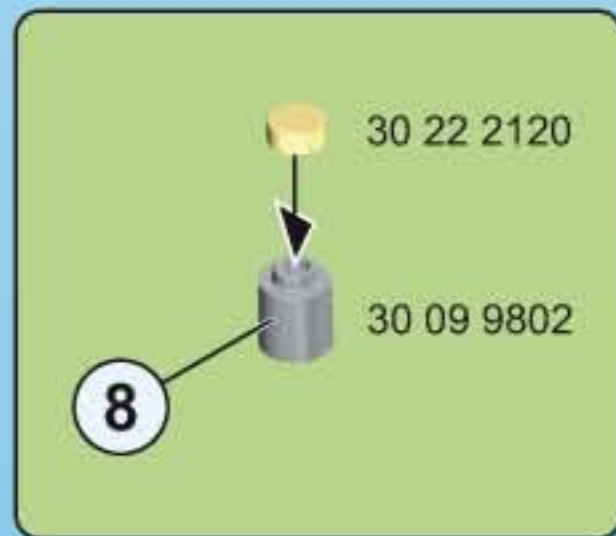

2x

30 05 7420

30 09 9952

30 09 9942

30 24 9829

30 09 4659

This block contains a list of LEGO parts for step 6. It includes two flower sprigs (30 05 7420), two yellow round studs (30 24 9829), two red round studs (30 09 4659), a brown flower box (30 09 9952), and a white flower box (30 09 9942). Arrows indicate the assembly sequence: the flower sprigs are placed into the brown box, which is then placed into the white box.