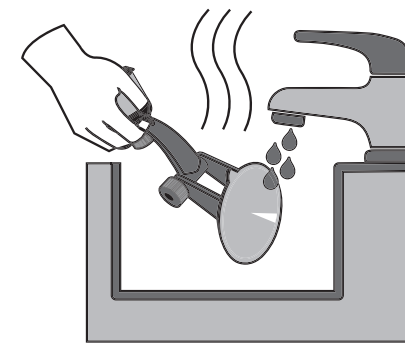

### 1 Dashboard Mount

Rinse suction cup with hot water before first use.