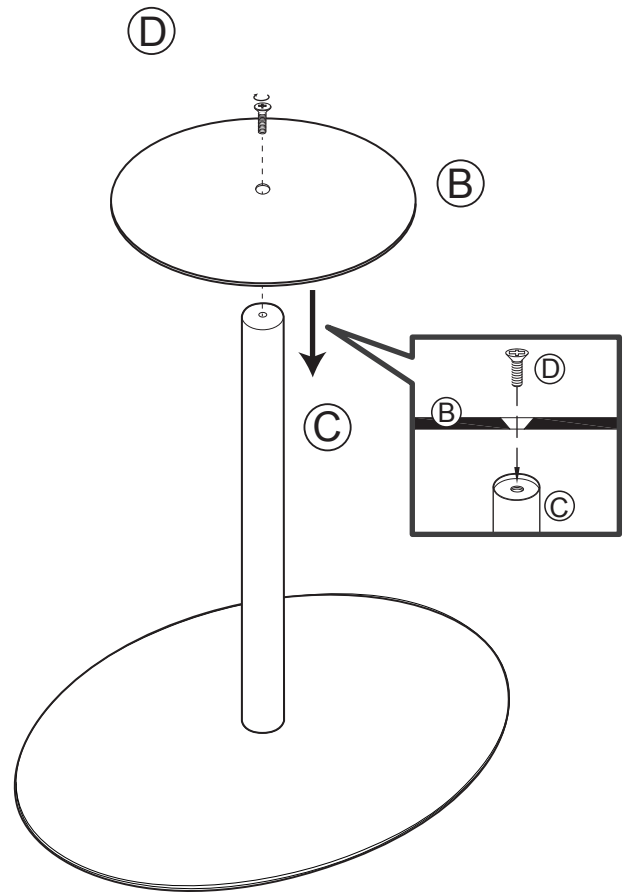

Assembly instructions

ZUIVER^o

2300154 SIDE TABLE SNOW BLACK OVAL
2300155 SIDE TABLE SNOW MARBLE OVAL

CAUTION : DO NOT TIGHTEN SCREWS COMPLETELY UNTIL ALL THE SCREWS ARE FIXED IN THE CORRECT POSITION.
TO MAINTAIN YOUR PRODUCT, WE RECOMMEND THAT YOU TAKE EXTRA CARE BY USING COASTERS FOR PROTECTION
AND IN CASE OF SPILLING, CLEAN DIRECTLY.

1

2

3

4