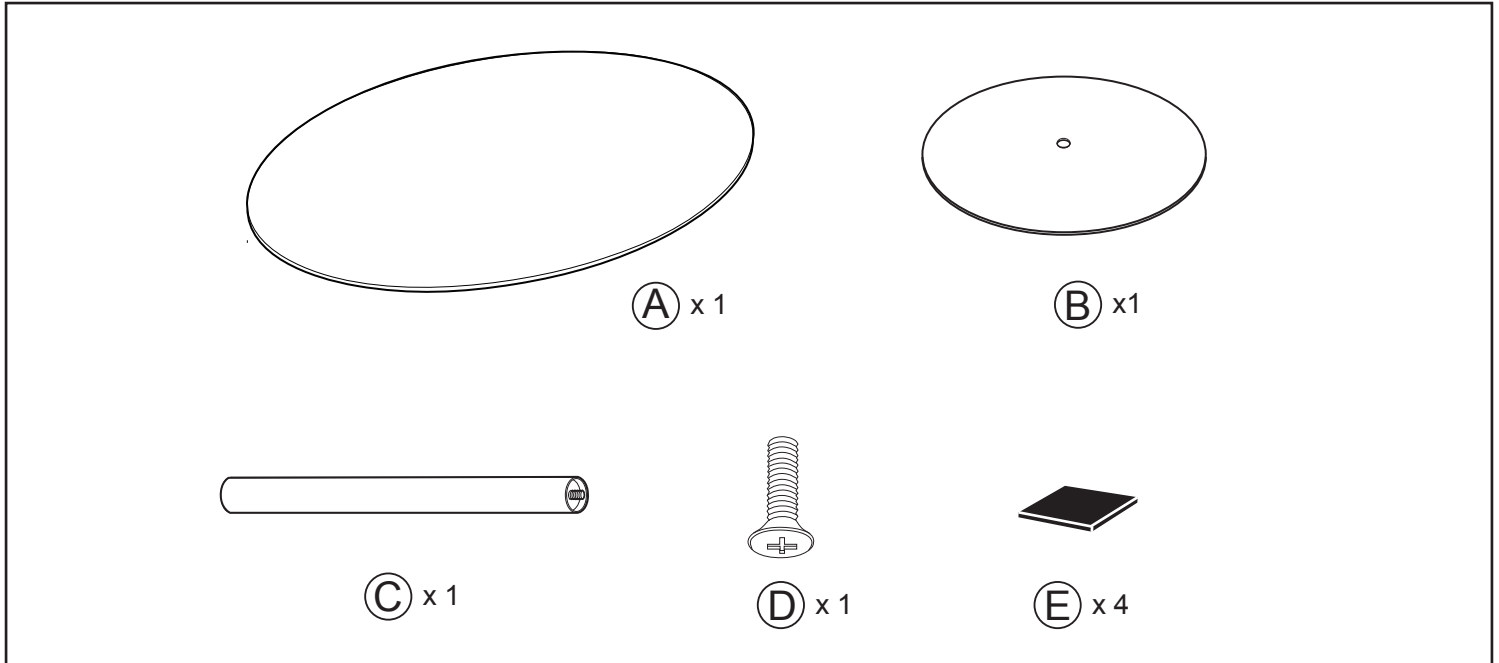

Assembly instructions

ZUIVER^o

2300154 SIDE TABLE SNOW BLACK OVAL
2300155 SIDE TABLE SNOW MARBLE OVAL

CAUTION : DO NOT TIGHTEN SCREWS COMPLETELY UNTIL ALL THE SCREWS ARE FIXED IN THE CORRECT POSITION.
TO MAINTAIN YOUR PRODUCT, WE RECOMMEND THAT YOU TAKE EXTRA CARE BY USING COASTERS FOR PROTECTION
AND IN CASE OF SPILLING, CLEAN DIRECTLY.