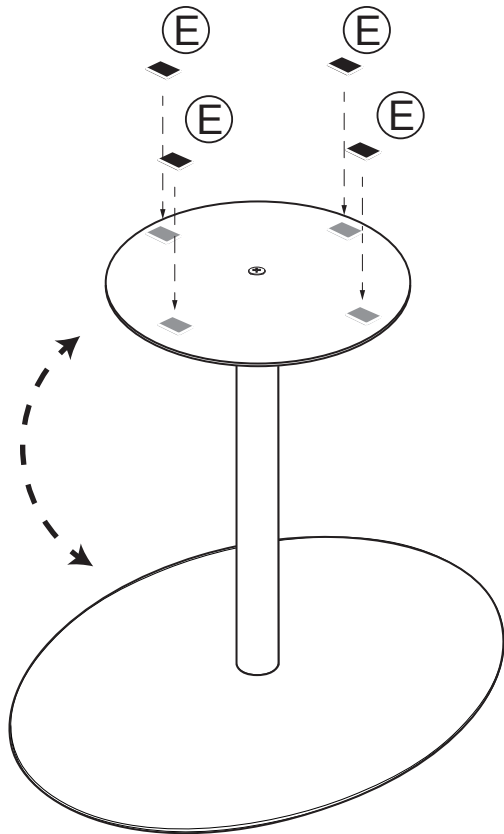

Assembly instructions

ZUIVER^o

2300154 SIDE TABLE SNOW BLACK OVAL
2300155 SIDE TABLE SNOW MARBLE OVAL

CAUTION : DO NOT TIGHTEN SCREWS COMPLETELY UNTIL ALL THE SCREWS ARE FIXED IN THE CORRECT POSITION.
TO MAINTAIN YOUR PRODUCT, WE RECOMMEND THAT YOU TAKE EXTRA CARE BY USING COASTERS FOR PROTECTION
AND IN CASE OF SPILLING, CLEAN DIRECTLY.

1

2

3

4