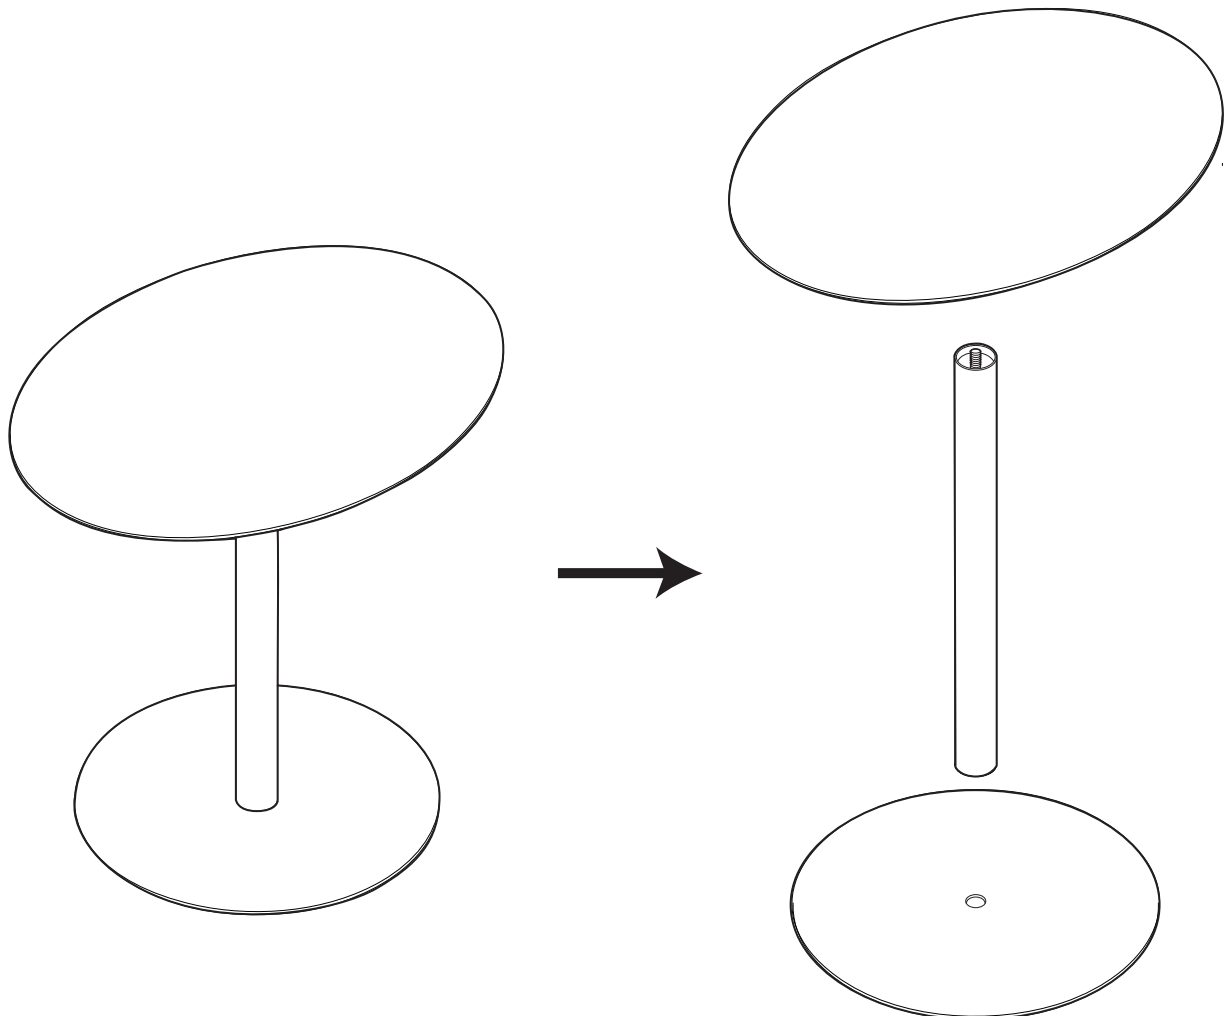

Assembly instructions

ZUIVER^o

2300154 SIDE TABLE SNOW BLACK OVAL
2300155 SIDE TABLE SNOW MARBLE OVAL

CAUTION : DO NOT TIGHTEN SCREWS COMPLETELY UNTIL ALL THE SCREWS ARE FIXED IN THE CORRECT POSITION.
TO MAINTAIN YOUR PRODUCT, WE RECOMMEND THAT YOU TAKE EXTRA CARE BY USING COASTERS FOR PROTECTION
AND IN CASE OF SPILLING, CLEAN DIRECTLY.

1

2

3

4