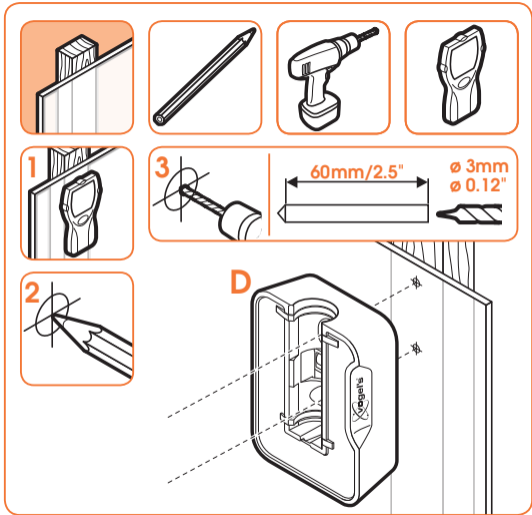

5

ø 8mm
ø 5/16" = 0.315"

N

| expanding experiences

www.vogels.com

Vogel's Holding BV 2015 © All rights reserved