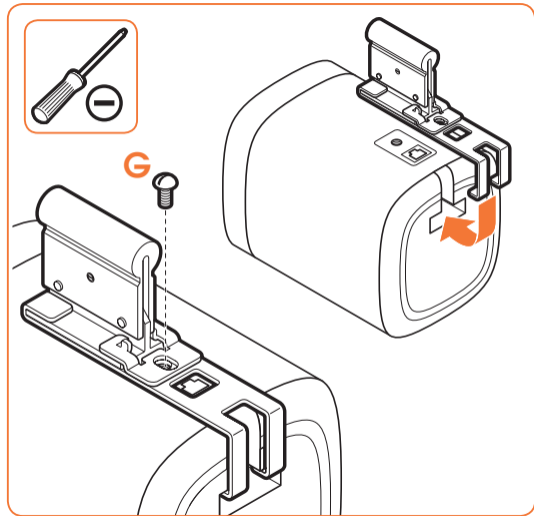

expanding experiences

SOUND 4201

Fits SONOS PLAY:1 (Max. weight load = 5 kg)

Scan the QR-code to find the
installation movie on YouTube:

More information on: www.vogels.com

2

3

4

5

ø 8mm
ø 5/16" = 0.315"

N

| expanding experiences

www.vogels.com

Vogel's Holding BV 2015 © All rights reserved