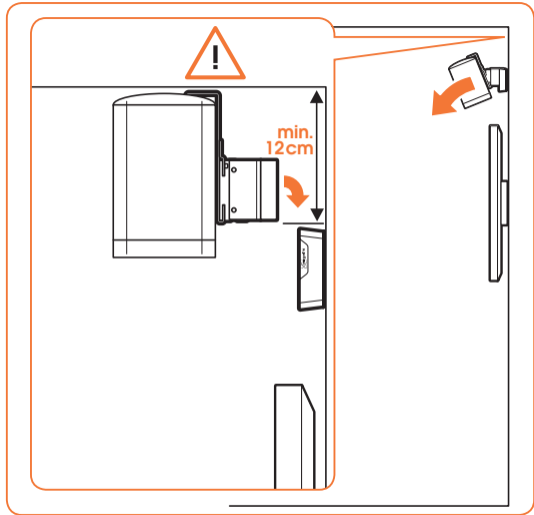

expanding experiences

SOUND 4201

Fits SONOS PLAY:1 (Max. weight load = 5 kg)

Scan the QR-code to find the
installation movie on YouTube:

More information on: www.vogels.com

2

3

4

5

ø 8mm
ø 5/16" = 0.315"

N

| expanding experiences

www.vogels.com

Vogel's Holding BV 2015 © All rights reserved