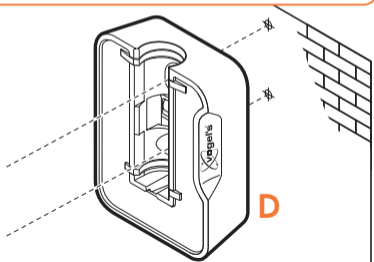

expanding experiences

SOUND 4201

Fits SONOS PLAY:1 (Max. weight load = 5 kg)

Scan the QR-code to find the
installation movie on YouTube:

More information on: www.vogels.com

2

3

4

5

ø 8mm
ø 5/16" = 0.315"

N

| expanding experiences

www.vogels.com

Vogel's Holding BV 2015 © All rights reserved