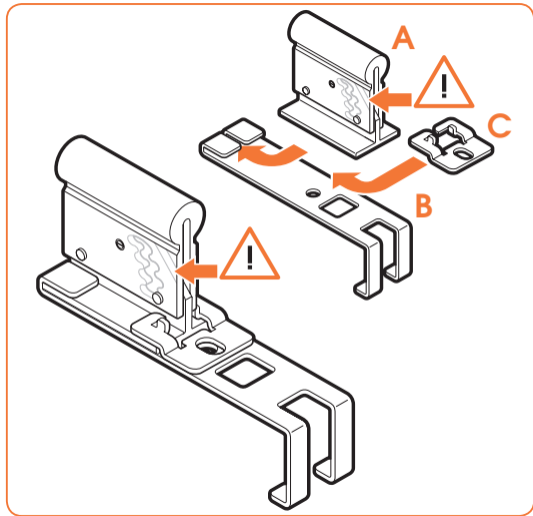

expanding experiences

SOUND 4201

Fits SONOS PLAY:1 (Max. weight load = 5 kg)

Scan the QR-code to find the
installation movie on YouTube:

More information on: www.vogels.com

2

3

4

5

ø 8mm
ø 5/16" = 0.315"

N

| expanding experiences

www.vogels.com

Vogel's Holding BV 2015 © All rights reserved