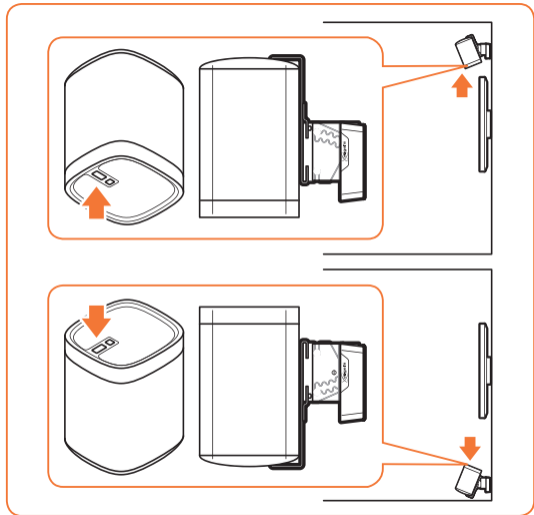

expanding experiences

SOUND 4201

Fits SONOS PLAY:1 (Max. weight load = 5 kg)

Scan the QR-code to find the
installation movie on YouTube:

More information on: www.vogels.com

2

3

4

5

ø 8mm
ø 5/16" = 0.315"

N

| expanding experiences

www.vogels.com

Vogel's Holding BV 2015 © All rights reserved