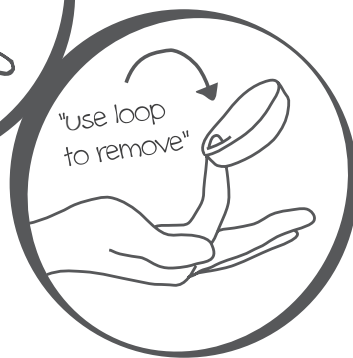

Regular Absorbency

Beppy

SOFT ♀ COMFORT
TAMPONS^{WET}
WITHOUT STRING

Easy In!

*Smooth insertion thanks to gel and soft structure;
it adapts itself to your body shape.*

Easy Out!

*Integrated loop for grip,
use one or two fingers.*