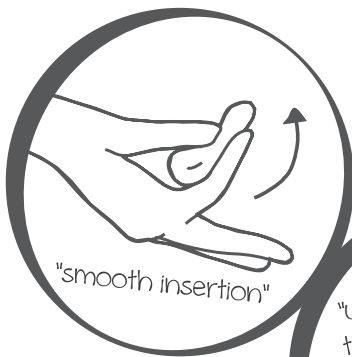

Regular Absorbency

Beppy

SOFT ♀ COMFORT
TAMPONS^{WET}
WITHOUT STRING

Easy In!

*Smooth insertion thanks to gel and soft structure;
it adapts itself to your body shape.*

Easy Out!

*Integrated loop for grip,
use one or two fingers.*