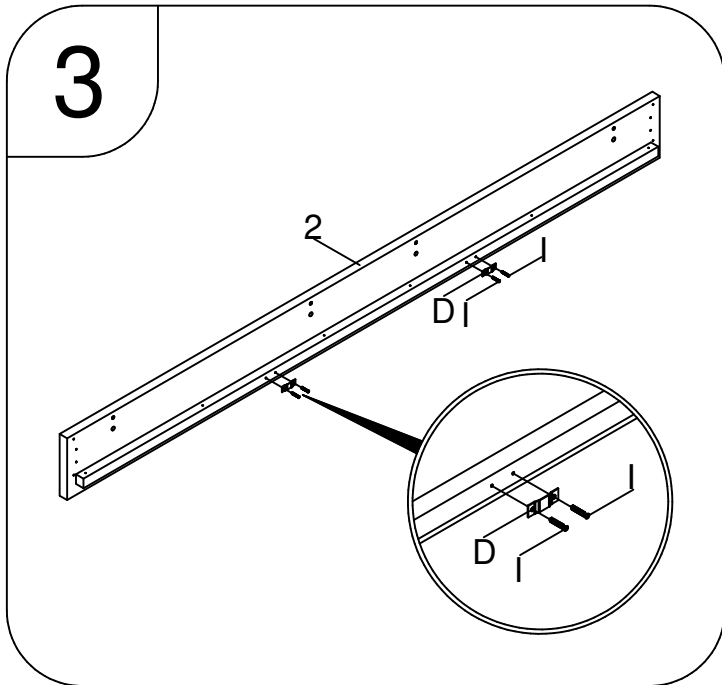

# bopita®

ASSEMBLY INSTRUCTION  
MONTAGE HANDLEIDING  
MONTAGE ANLEITUNG  
NOTICE DE MONTAGE  
MANUAL DE MONTAJE

UK  
NL  
D  
F  
ESP

MODEL : JONNE  
TYPE : 90X200  
COLOUR : WHITE  
ART.CODE : 5499.11.

Distributor:

BOPITA  
Edisonweg 3, 6662 NW Elst  
The Netherlands

[www.bopita.com](http://www.bopita.com)

27.04.2017.

A  4X artcode:973040	B  2X artcode:973040	C  2X artcode:973040	D  4X artcode:446107	E  4X artcode:446108	F  4,5x20 16X artcode:431015
G  6,3X30 16X artcode:431022	H  3,5X16 8X artcode:431006	I  3,5X25 8X artcode:431008	J  3,5X35 12X artcode:431023	K  Ø8X40 12X artcode:	L  M6X35 8X artcode:441013

M  1X artcode:445001
--

7

8

9

10

11

12

13