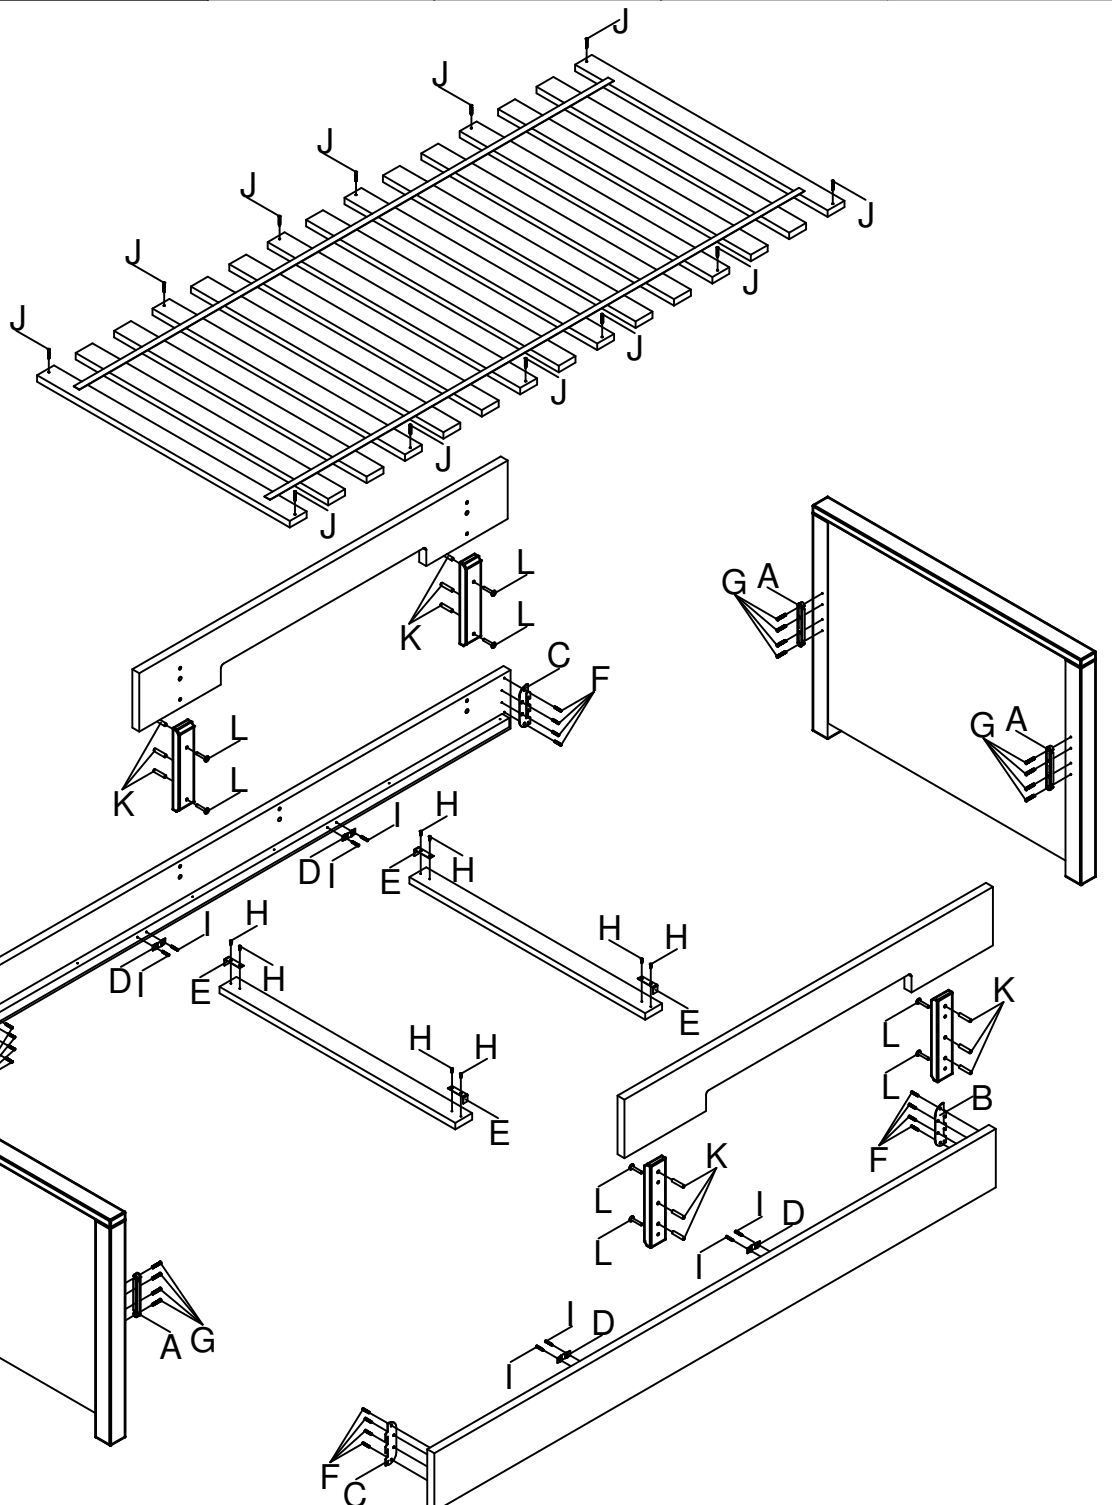

# bopita®

ASSEMBLY INSTRUCTION  
MONTAGE HANDLEIDING  
MONTAGE ANLEITUNG  
NOTICE DE MONTAGE  
MANUAL DE MONTAJE

UK  
NL  
D  
F  
ESP

MODEL : JONNE  
TYPE : 90X200  
COLOUR : WHITE  
ART.CODE : 5499.11.

Distributor:

BOPITA  
Edisonweg 3, 6662 NW Elst  
The Netherlands

[www.bopita.com](http://www.bopita.com)

27.04.2017.

A  4X artcode:973040	B  2X artcode:973040	C  2X artcode:973040	D  4X artcode:446107	E  4X artcode:446108	F  4,5x20 16X artcode:431015
G  6,3X30 16X artcode:431022	H  3,5X16 8X artcode:431006	I  3,5X25 8X artcode:431008	J  3,5X35 12X artcode:431023	K  Ø8X40 12X artcode:	L  M6X35 8X artcode:441013

M  1X artcode:445001
--

7

8

9

10

11

12

13