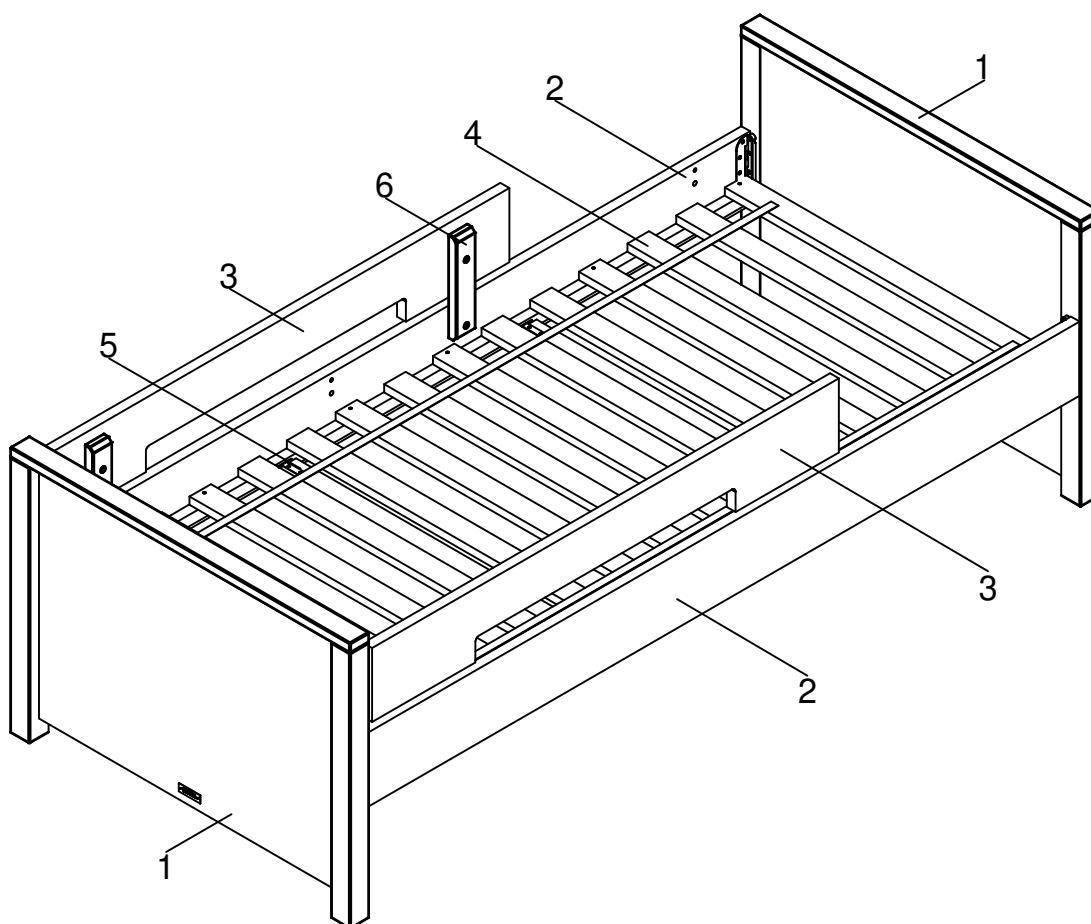

# bopita®

ASSEMBLY INSTRUCTION  
MONTAGE HANDLEIDING  
MONTAGE ANLEITUNG  
NOTICE DE MONTAGE  
MANUAL DE MONTAJE

UK  
NL  
D  
F  
ESP

MODEL : JONNE  
TYPE : 90X200  
COLOUR : WHITE  
ART.CODE : 5499.11.

Distributor:

BOPITA  
Edisonweg 3, 6662 NW Elst  
The Netherlands

[www.bopita.com](http://www.bopita.com)

27.04.2017.

A  4X artcode:973040	B  2X artcode:973040	C  2X artcode:973040	D  4X artcode:446107	E  4X artcode:446108	F  4,5x20 16X artcode:431015
G  6,3X30 16X artcode:431022	H  3,5X16 8X artcode:431006	I  3,5X25 8X artcode:431008	J  3,5X35 12X artcode:431023	K  Ø8X40 12X artcode:	L  M6X35 8X artcode:441013

M  1X artcode:445001
--

7

8

9

10

11

12

13