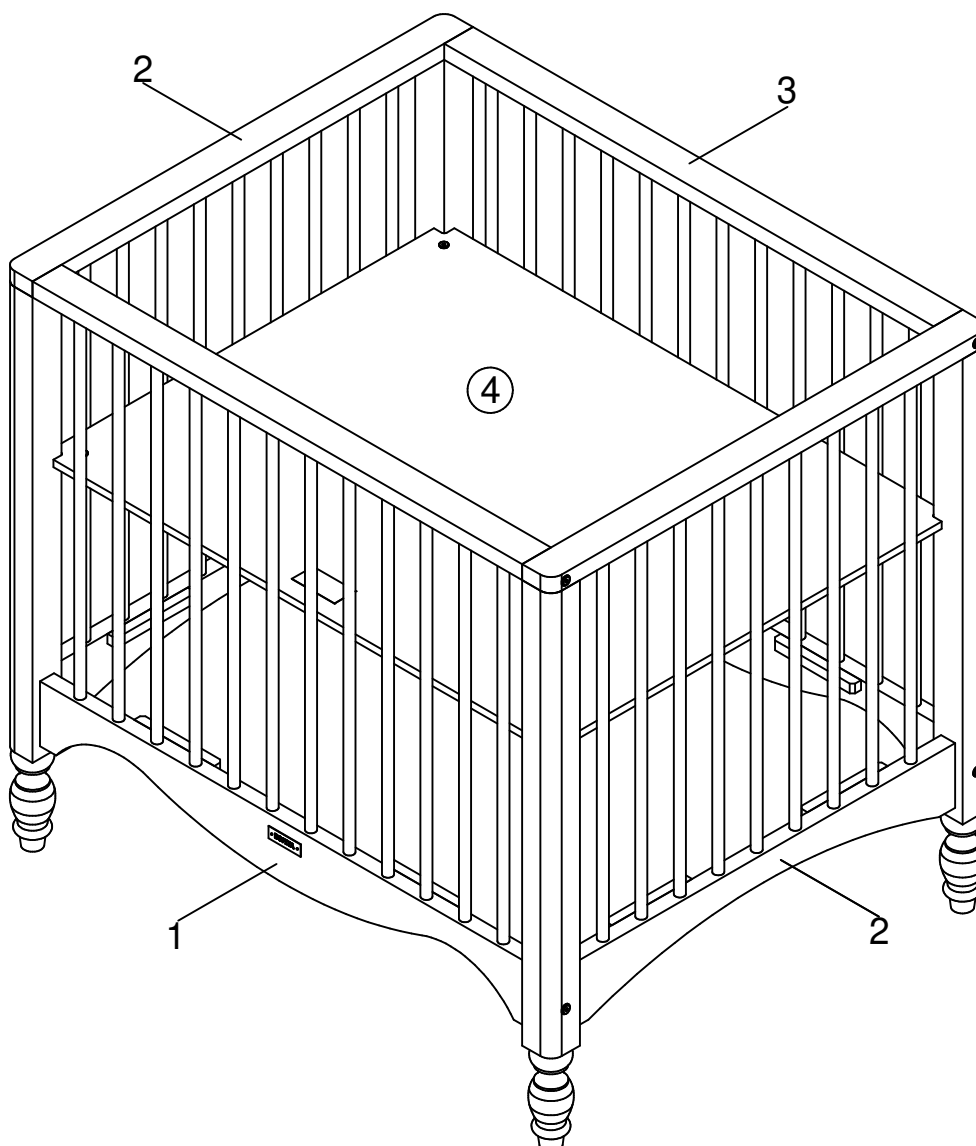

# bopita®

ASSEMBLY INSTRUCTION  
MONTAGE HANDLEIDING  
MONTAGE ANLEITUNG  
NOTICE DE MONTAGE  
MANUAL DE MONTAJE

UK  
NL  
D  
F  
ESP

MODEL : BELLE  
TYPE : PLAYPEN  
COLOUR : WHITE  
ART.CODE : 110055.11

Distributor:

BOPITA  
Edisonweg 3, 6662 NW Elst  
The Netherlands

[www.bopita.com](http://www.bopita.com)

30.03.2017.

A 	B 	C 	D 	E 	F 
M6X100 8X	M6X25 4X	8X	4X	Ø8X40 8X	Ø6 4X
artcode:441028	artcode:441007	artcode:442004	artcode:897011	artcode:	artcode:446001
G 	H 				
M6 4X	1X				
artcode:442008	artcode:445001				