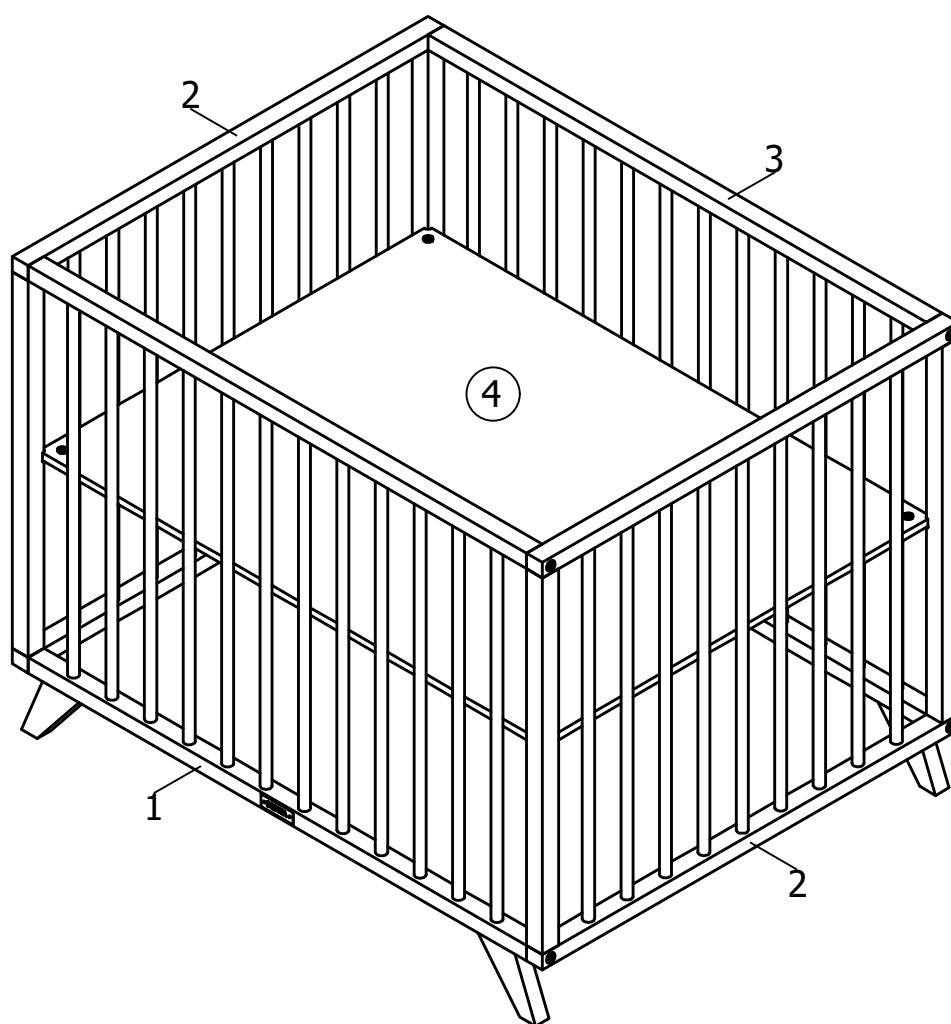

bopita®

ASSEMBLY INSTRUCTION
MONTAGE HANDLEIDING
MONTAGE ANLEITUNG
NOTICE DE MONTAGE
MANUAL DE MONTAJE

UK
NL
D
F
ESP

MODEL :RETRO
TYPE :PLAYPEN
COLOUR :WHITE
ART.CODE :110187.11.

Distributor:

BOPITA
Edisonweg 3, 6662 NW Elst
The Netherlands

www.bopita.com

29.05.2019.

A 	B 	C 	D 	E 	F 						
M6X50 8X	M6X25 4X	4X	Ø6 4X	M6 4X	SW4 1X						
artcode: 441016		artcode: 441008		artcode: 897011		artcode: 446001		artcode: 442008		artcode: 445001	