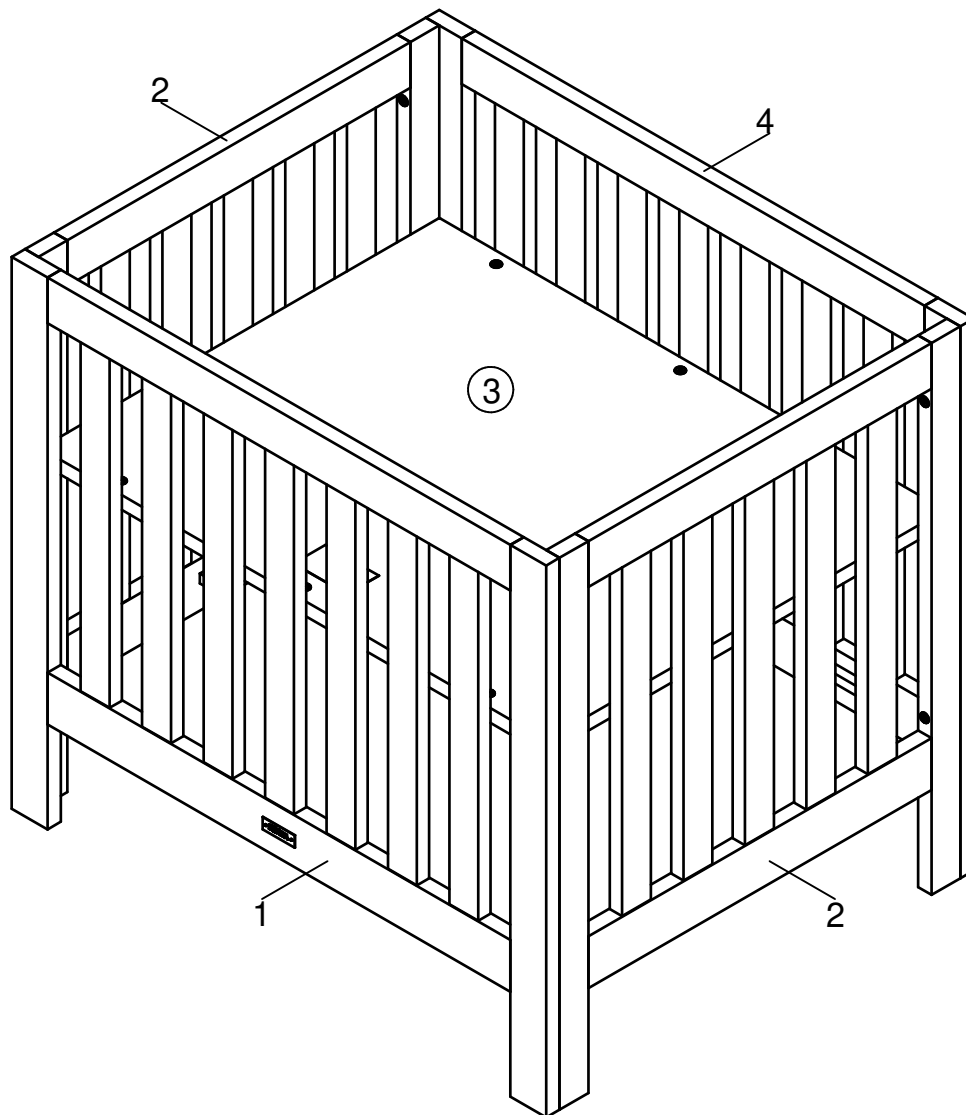

# bopita®

ASSEMBLY INSTRUCTION  
MONTAGE HANDLEIDING  
MONTAGE ANLEITUNG  
NOTICE DE MONTAGE  
MANUAL DE MONTAJE

UK  
NL  
D  
F  
ESP

MODEL :SID  
TYPE :PLAYPEN  
COLOUR :WHITE  
ART.CODE :1001.11.

Distributor:

BOPITA  
Edisonweg 3, 6662 NW Elst  
The Netherlands

[www.bopita.com](http://www.bopita.com)

26.04.2017.

A	B	C	D	E	F
					
M6X60	8X M6X35	6X	6X Ø6	6X M6	6X
artcode:441040		artcode:441013		artcode:897011	
artcode:441013		artcode:446001		artcode:442008	
artcode:441013		artcode:446001		artcode:445001	