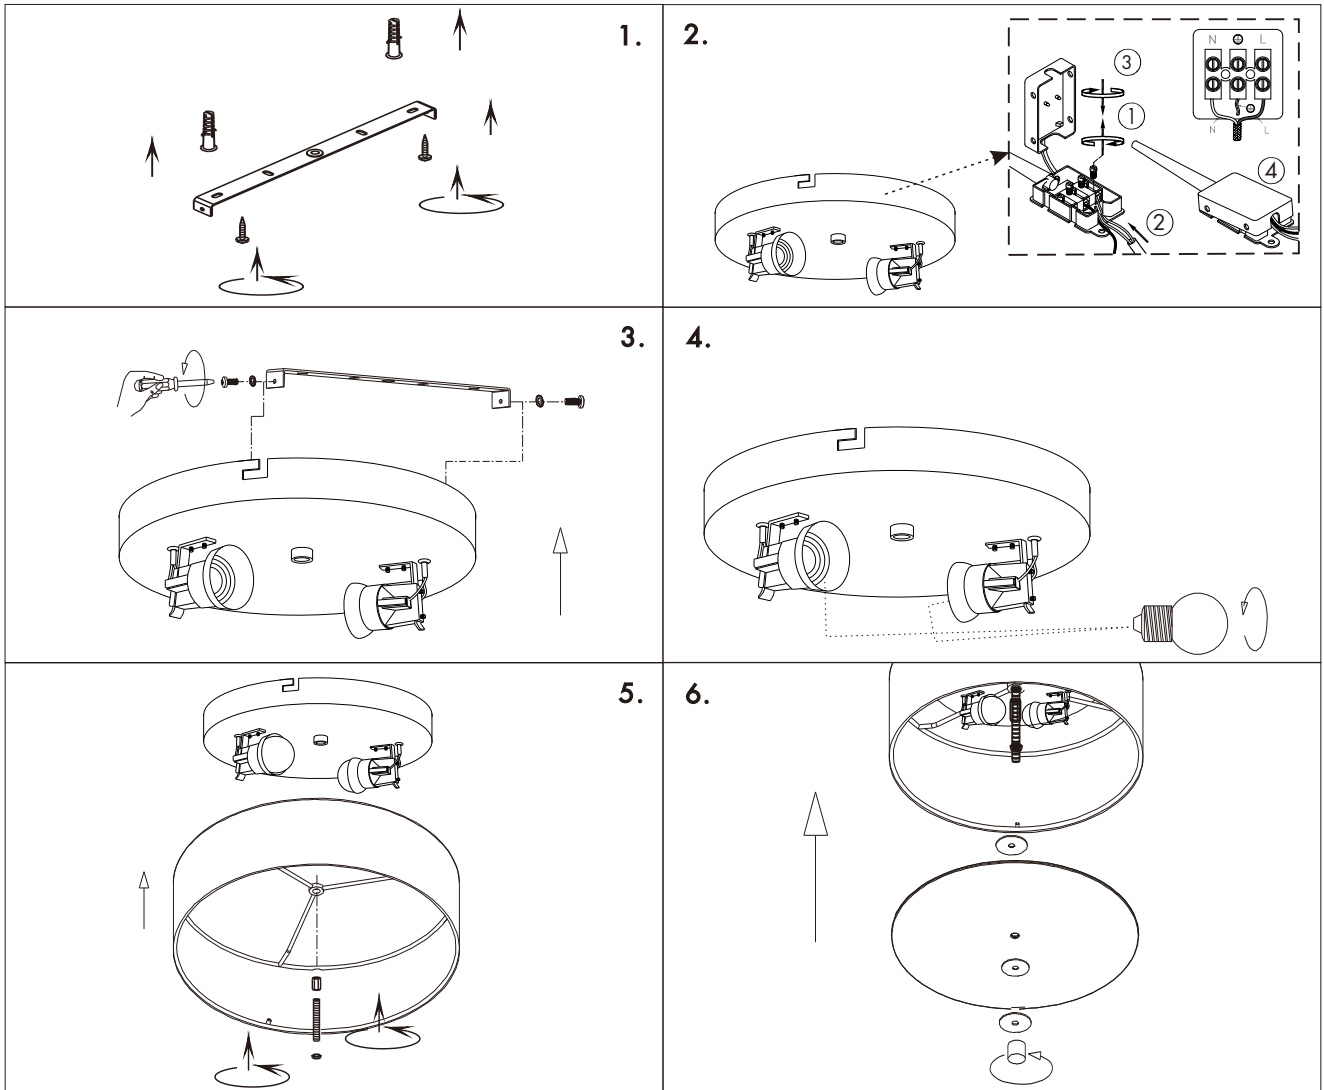

INSTRUCTION MANUAL

Drum CL Jute

Drum CL 30 Jute
Ceiling plate: 2xE27

Overall size:

15cm
30cm

Drum CL 50 Jute
Ceiling plate: 4xE27

Overall size:

15cm
50cm

Drum CL 70 Jute
Ceiling plate: 6xE27

Overall size:

16cm
70cm