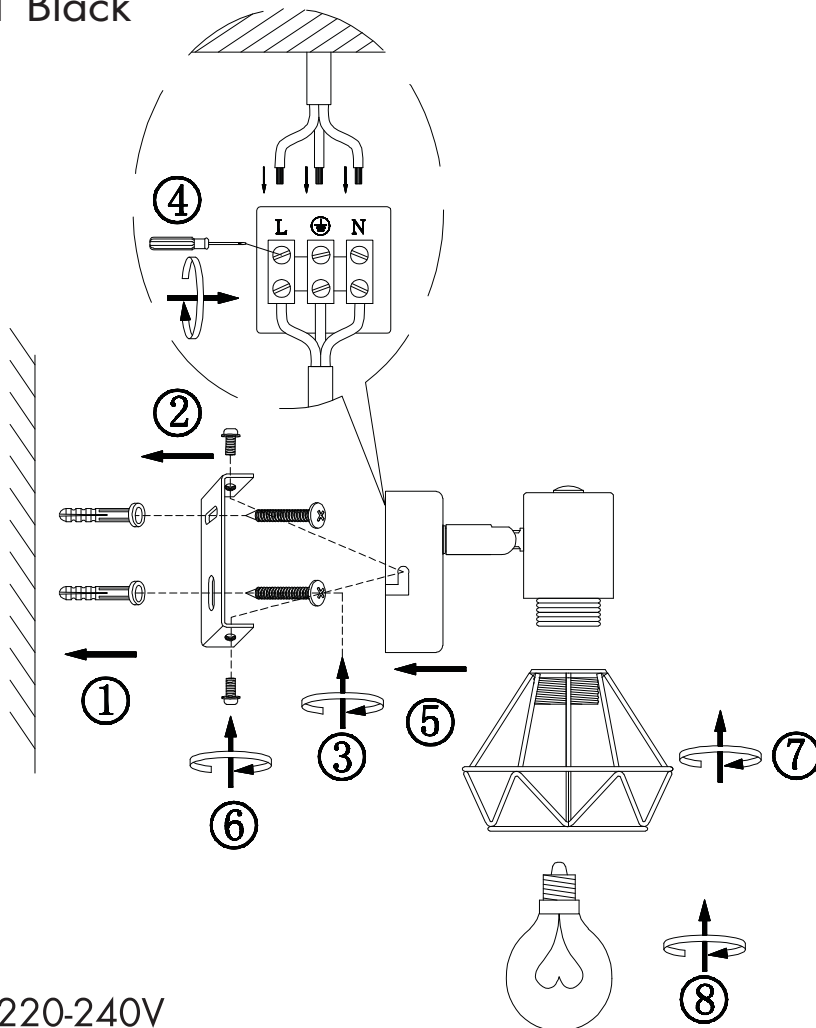

# INSTRUCTION MANUAL

Mosh SL 1 Black  
93944

INPUT:AC220-240V