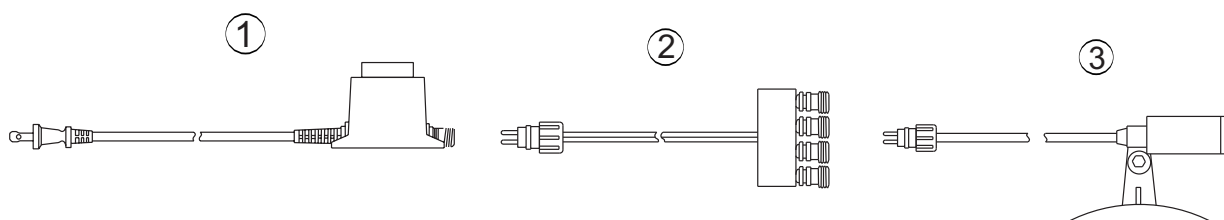

INSTRUCTION MANUAL

Garly SL 4-Set IP68 LED WW
45482

This item contains
changeable LED module

1080	LM
4x3	W
3000	K
>80	CRI
20000	H
15000	ON/OFF