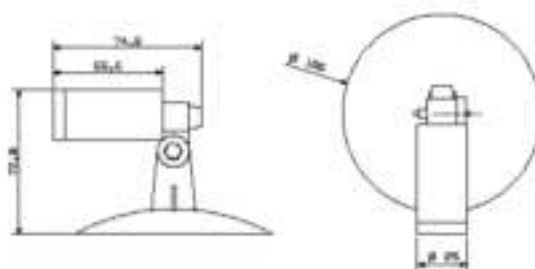

INSTRUCTION MANUAL

Garly SL 4-Set IP68 LED WW
45482

This item contains
changeable LED module

1080	LM
4x3	W
3000	K
>80	CRI
20000	H
15000	ON/OFF