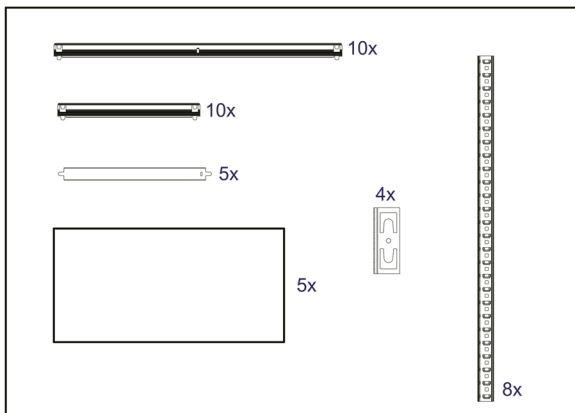

175 KG PER SHELF

MAX: 875 KG

TOOLS REQUIRED:

BRASQ®