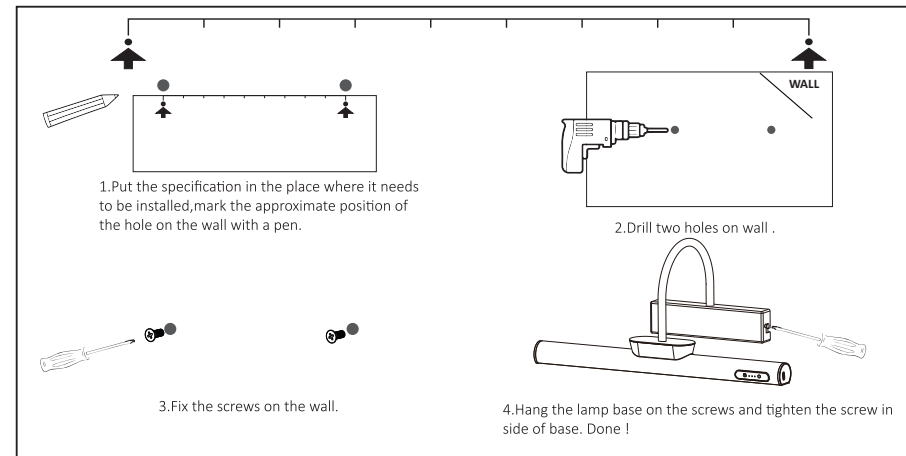

120mm

60mm

可调支架圆柱画灯专用说明书
120*60mm
双面印刷
157g铜版纸

Using method:

1.Recharging:Use the cable in package to charging with the USB-C port.

2.Power display:It respectively displays 30%-60%-90% power. The indicator light will be on when the light is on, the corresponding power indicator will flash during the charging process, and the indicator will stop flashing when it is fully charged.